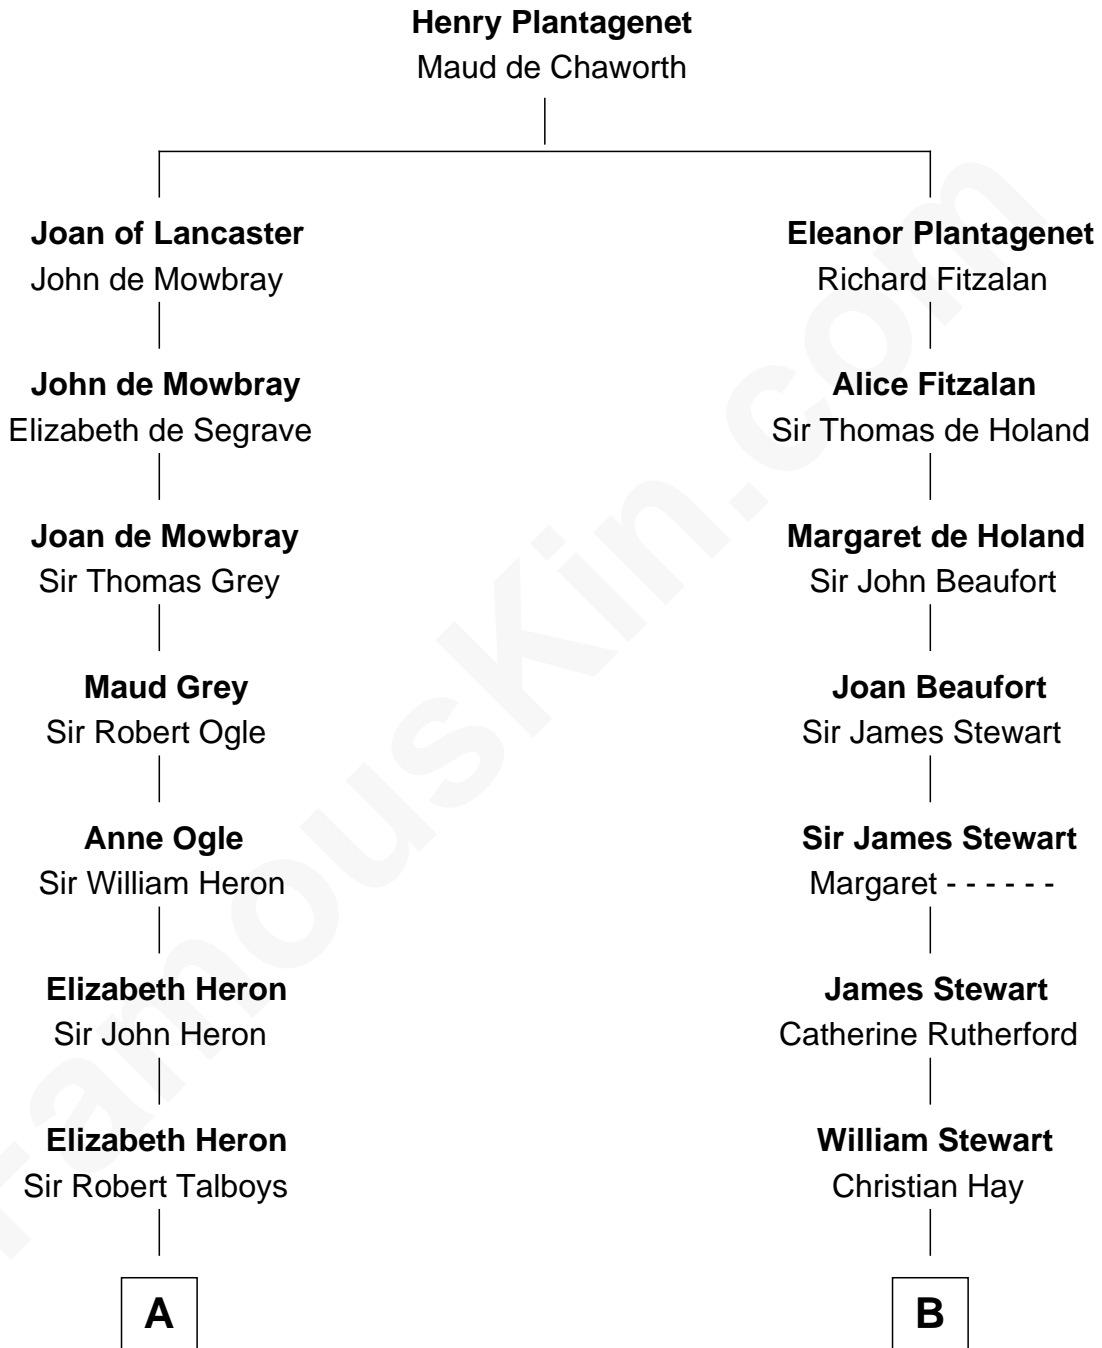

FamousKin.com
Relationship Chart of
Katharine Hepburn
Movie Actress

16th cousin 4 times removed of
Noel Coward
Playwright, Actor, and Songwriter

C

—
Martha Ann Spalding
Leman Benton Garlinghouse

—
Caroline Garlinghouse
Alfred Augustus Houghton

—
Katharine Martha Houghton
Thomas Norval Hepburn

—
Katharine Hepburn
Movie Actress

FamousKin.com