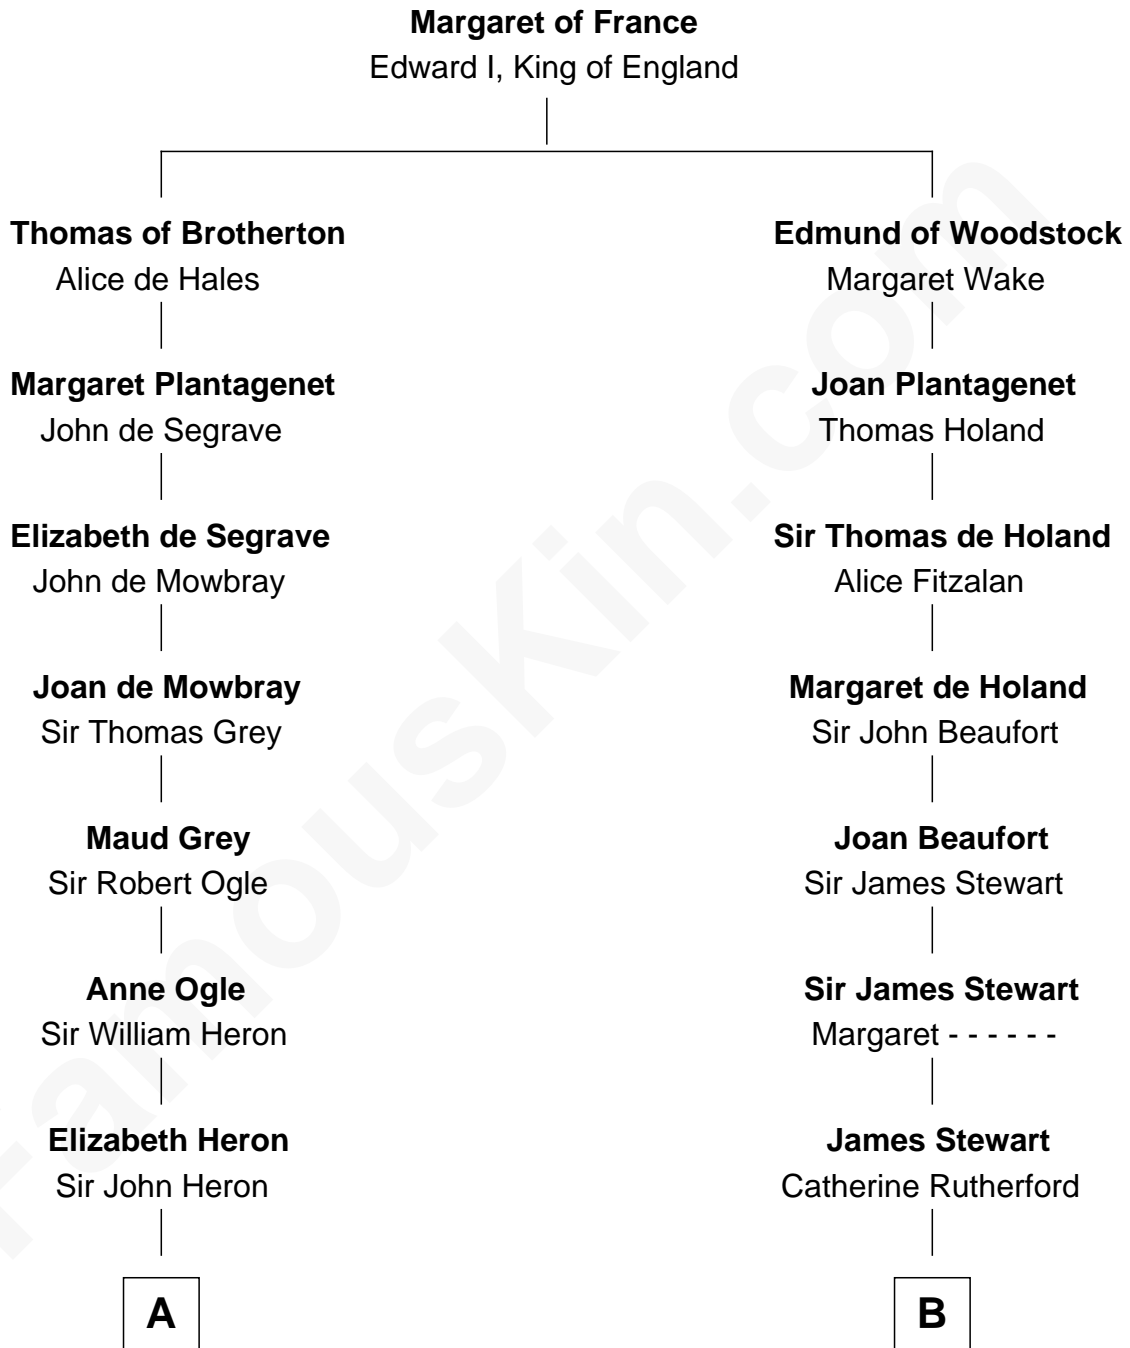

FamousKin.com
Relationship Chart of
Katharine Hepburn
Movie Actress

17th cousin 4 times removed of
Noel Coward
Playwright, Actor, and Songwriter

C

Erastus Spalding

Jennet Mack

Martha Ann Spalding

Leman Benton Garlinghouse

Caroline Garlinghouse

Alfred Augustus Houghton

Katharine Martha Houghton

Thomas Norval Hepburn

Katharine Hepburn

Movie Actress

FamousKin.com