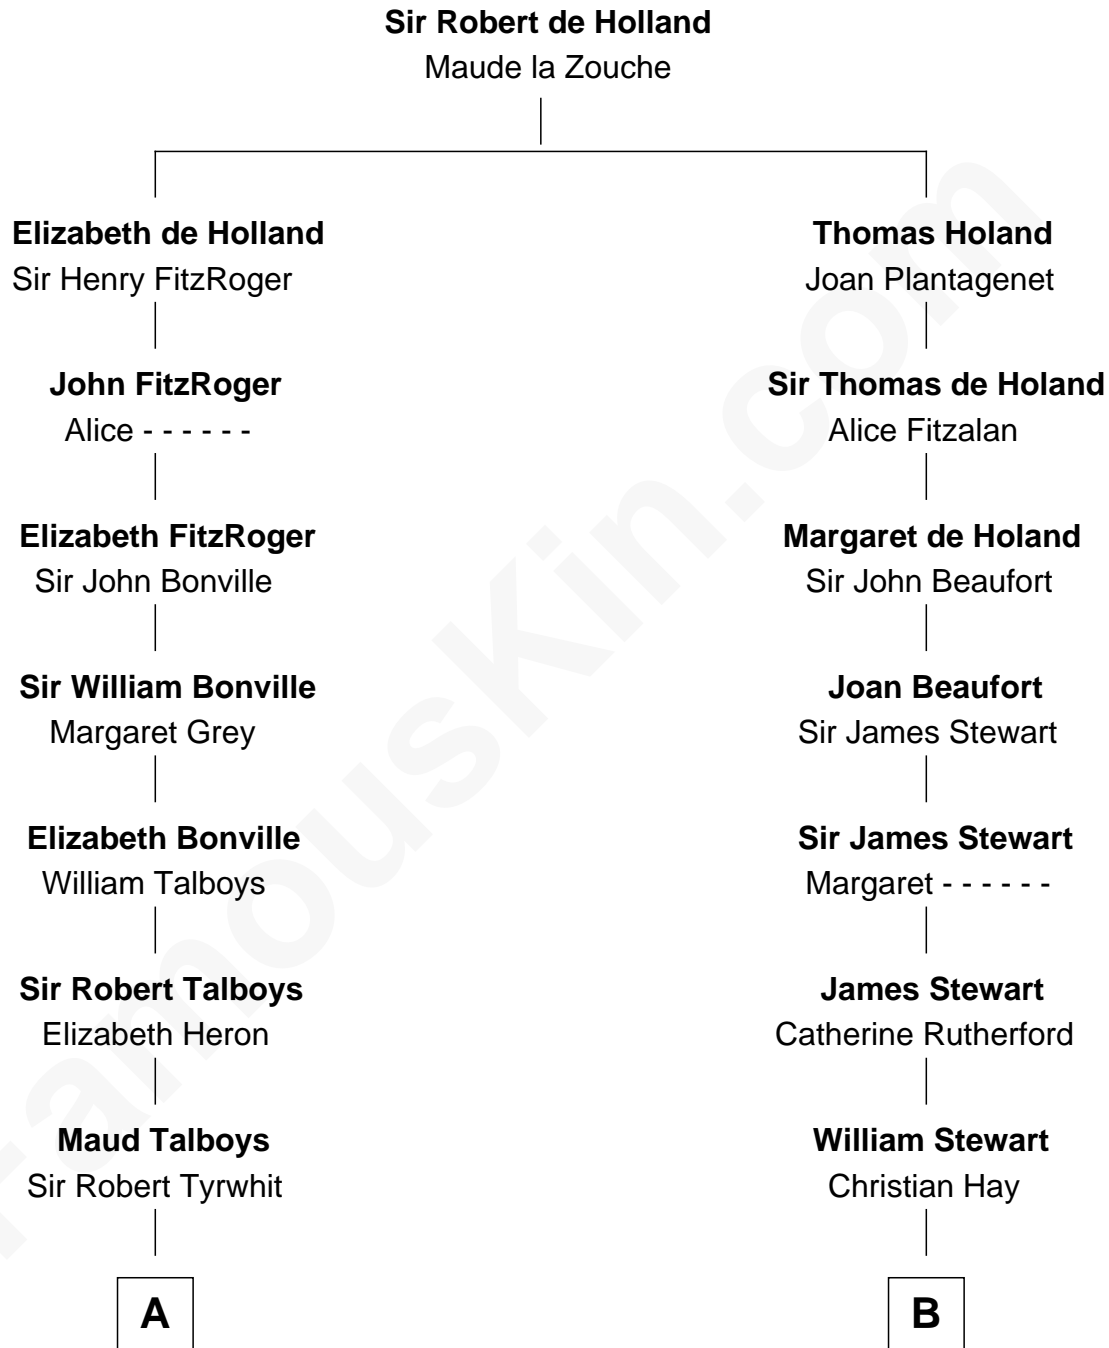

FamousKin.com
Relationship Chart of
Katharine Hepburn
Movie Actress

16th cousin 3 times removed of
Noel Coward
Playwright, Actor, and Songwriter

C

Caroline Garlinghouse
Alfred Augustus Houghton

Katharine Martha Houghton
Thomas Norval Hepburn

Katharine Hepburn
Movie Actress

FamousKin.com