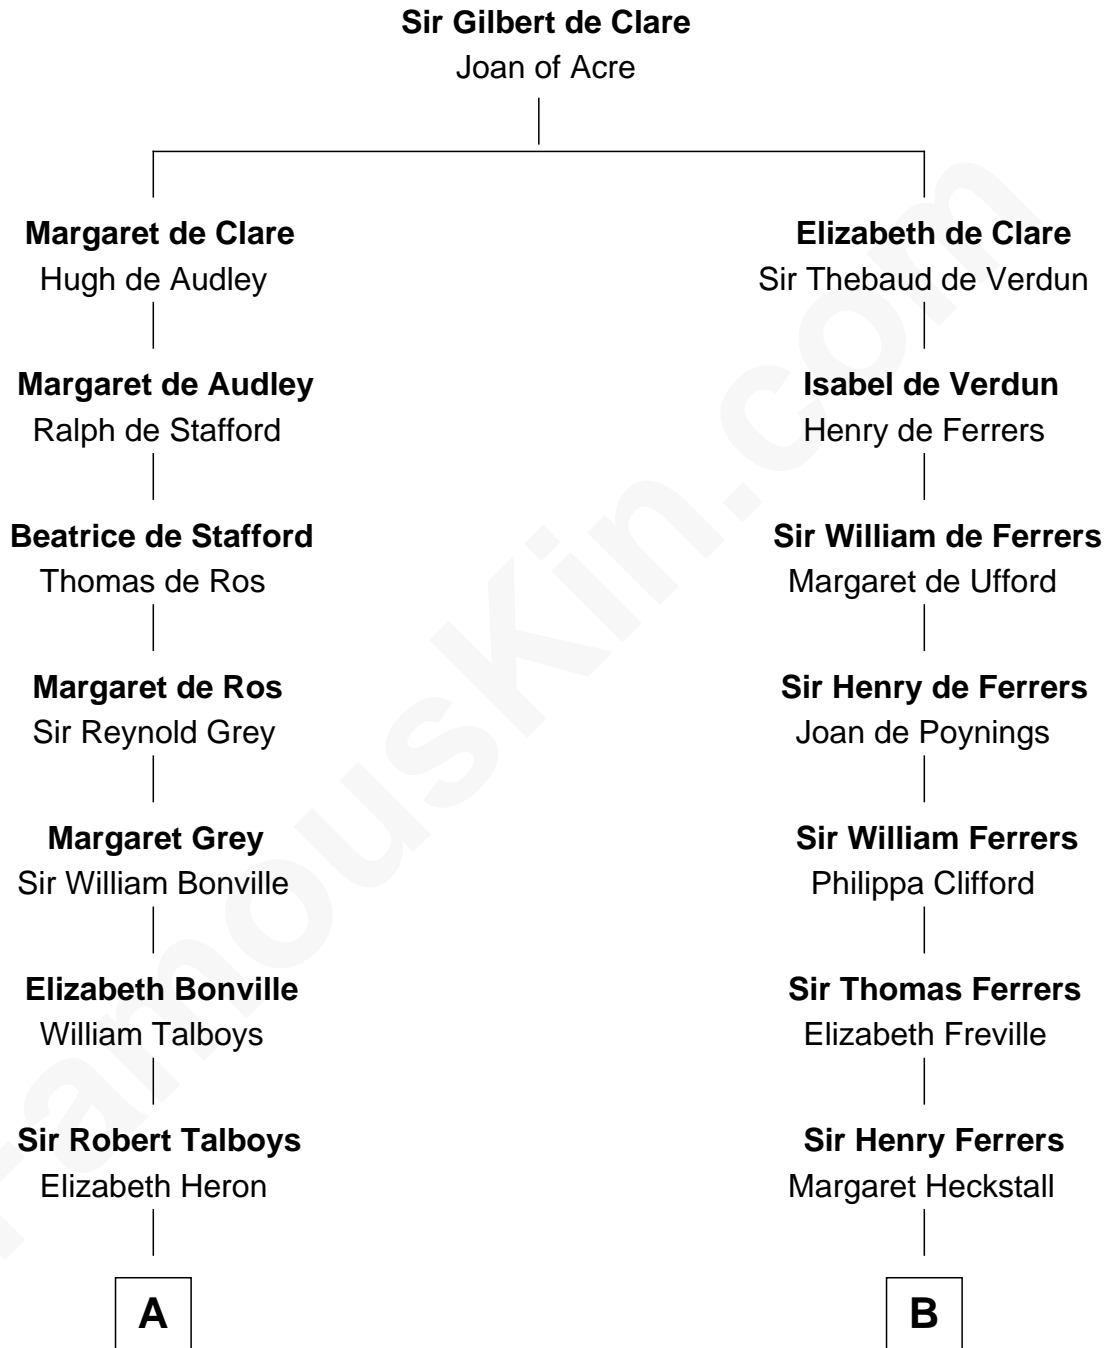

FamousKin.com
Relationship Chart of
Katharine Hepburn
Movie Actress

11th cousin 9 times removed of
Edmund Waller
English Poet and Politician

C

—
Martha Ann Spalding
Leman Benton Garlinghouse

—
Caroline Garlinghouse
Alfred Augustus Houghton

—
Katharine Martha Houghton
Thomas Norval Hepburn

—
Katharine Hepburn
Movie Actress

FamousKin.com