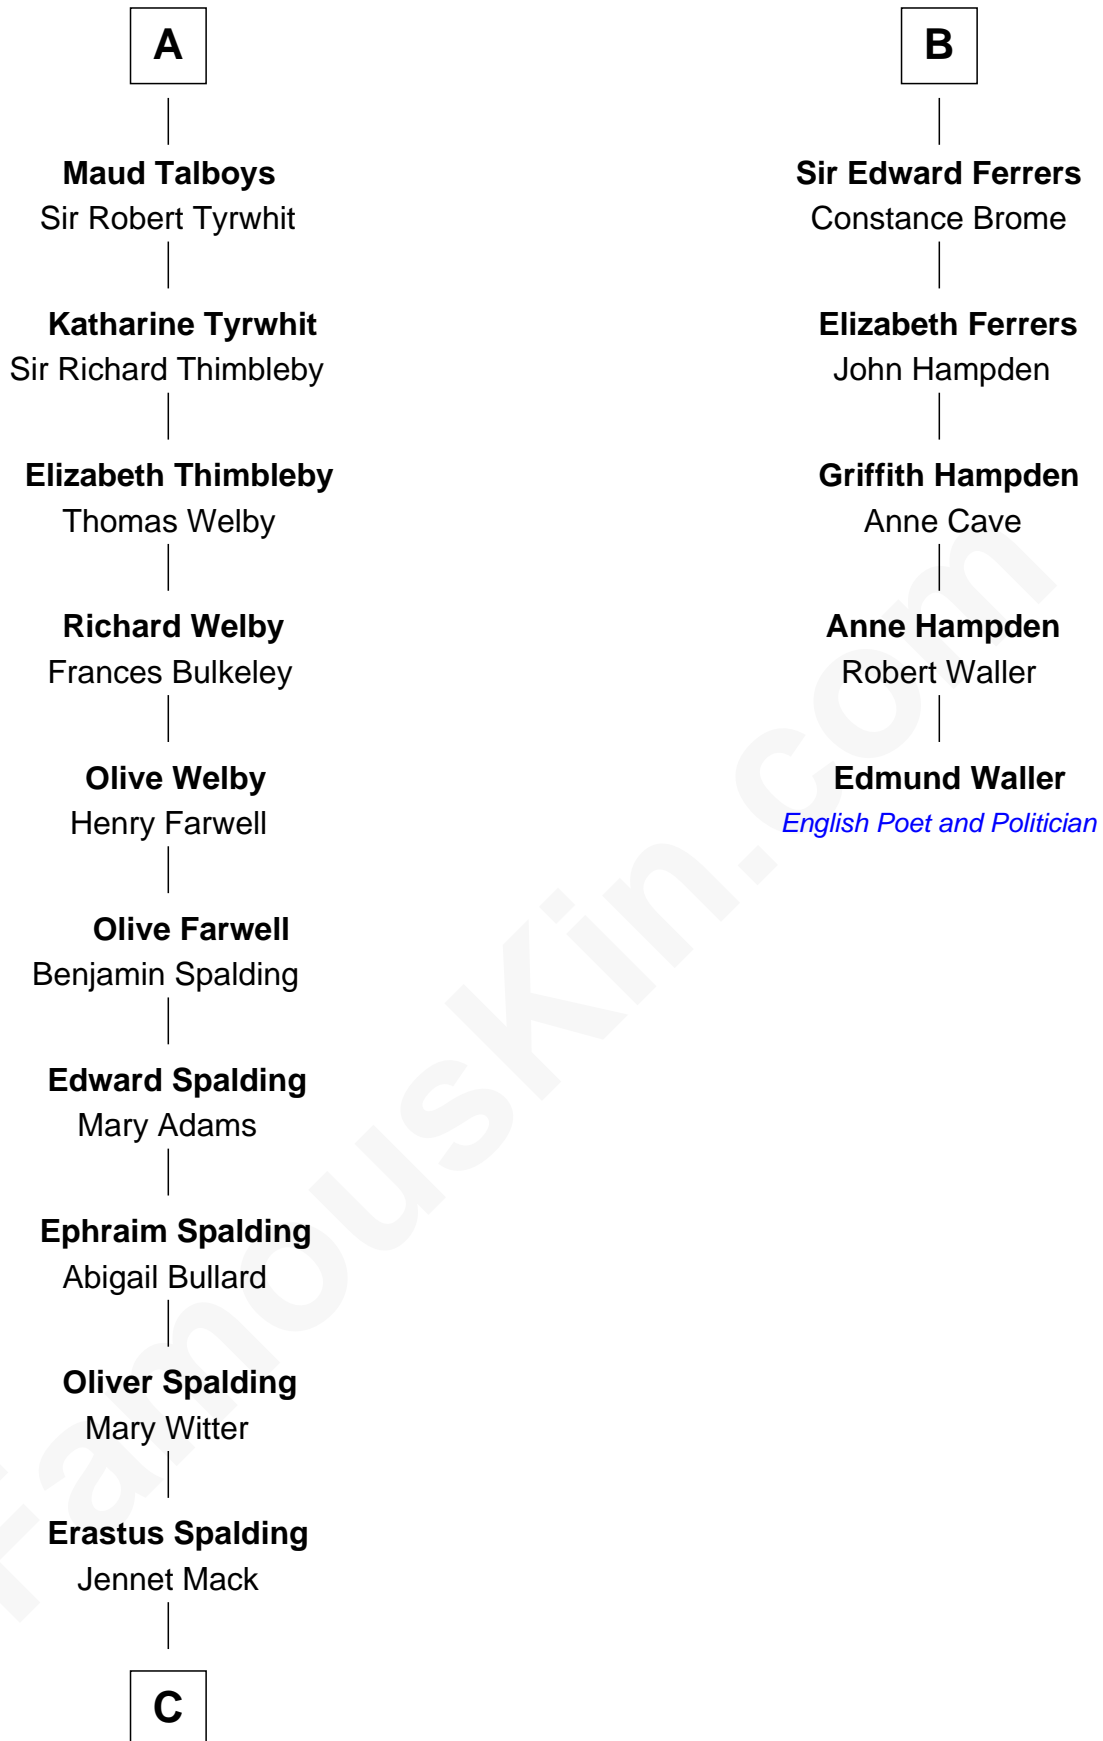

FamousKin.com
Relationship Chart of
Katharine Hepburn
Movie Actress

11th cousin 9 times removed of
Edmund Waller
English Poet and Politician

C

—
Martha Ann Spalding
Leman Benton Garlinghouse

—
Caroline Garlinghouse
Alfred Augustus Houghton

—
Katharine Martha Houghton
Thomas Norval Hepburn

—
Katharine Hepburn
Movie Actress

FamousKin.com