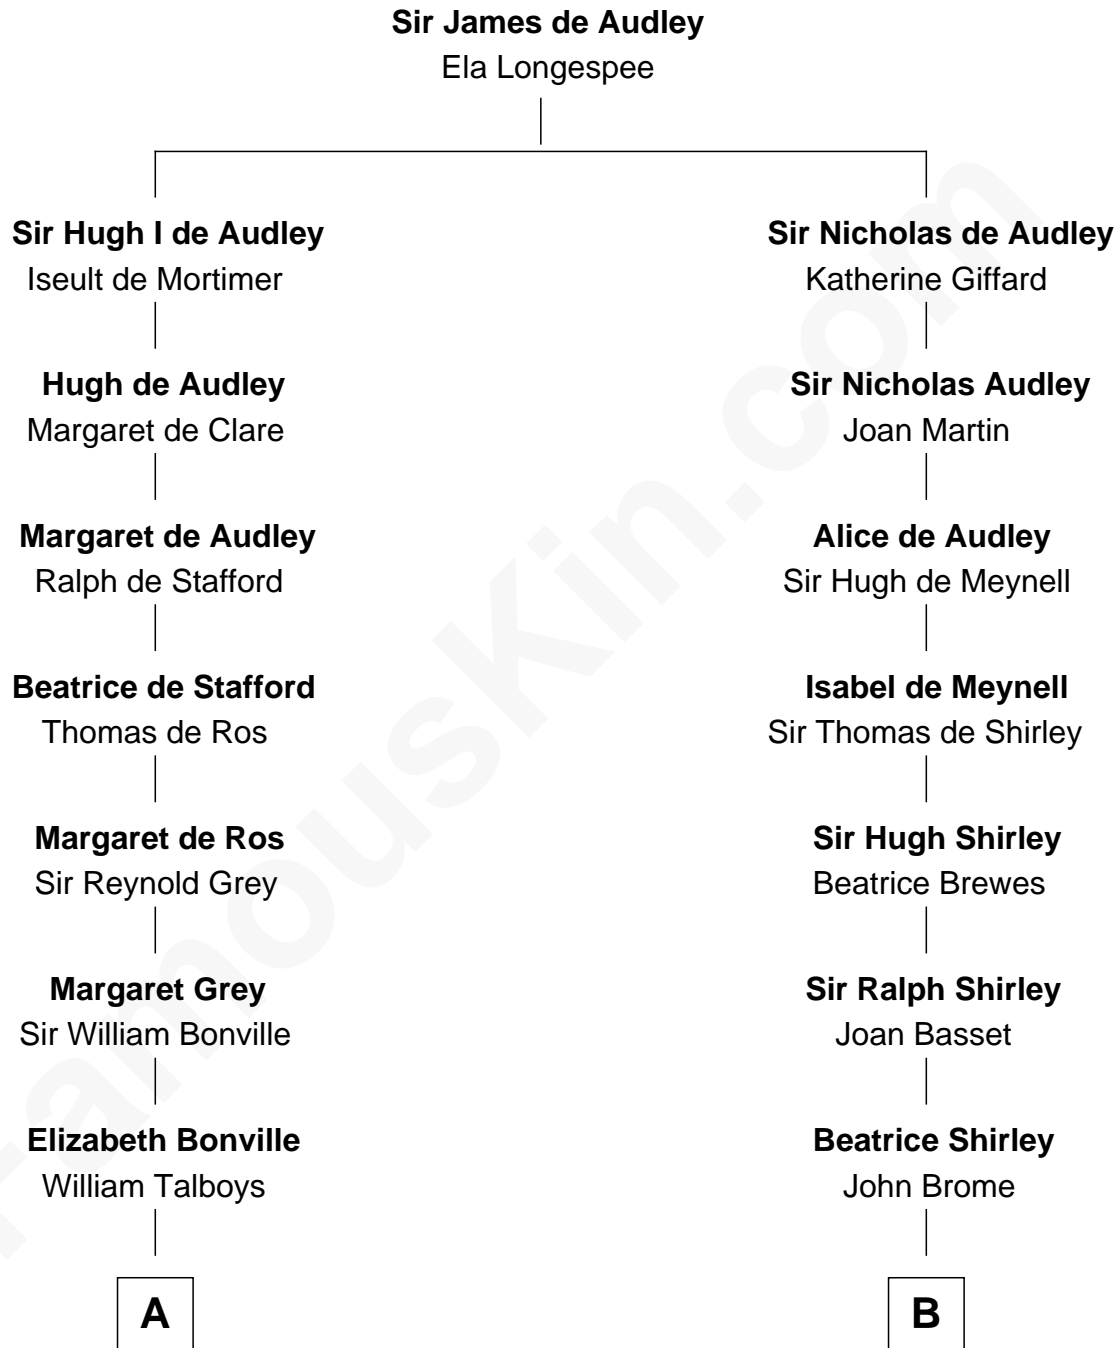

FamousKin.com
Relationship Chart of
Katharine Hepburn
Movie Actress

12th cousin 9 times removed of
Edmund Waller
English Poet and Politician

C

Erastus Spalding

Jennet Mack

Martha Ann Spalding

Leman Benton Garlinghouse

Caroline Garlinghouse

Alfred Augustus Houghton

Katharine Martha Houghton

Thomas Norval Hepburn

Katharine Hepburn

Movie Actress

FamousKin.com