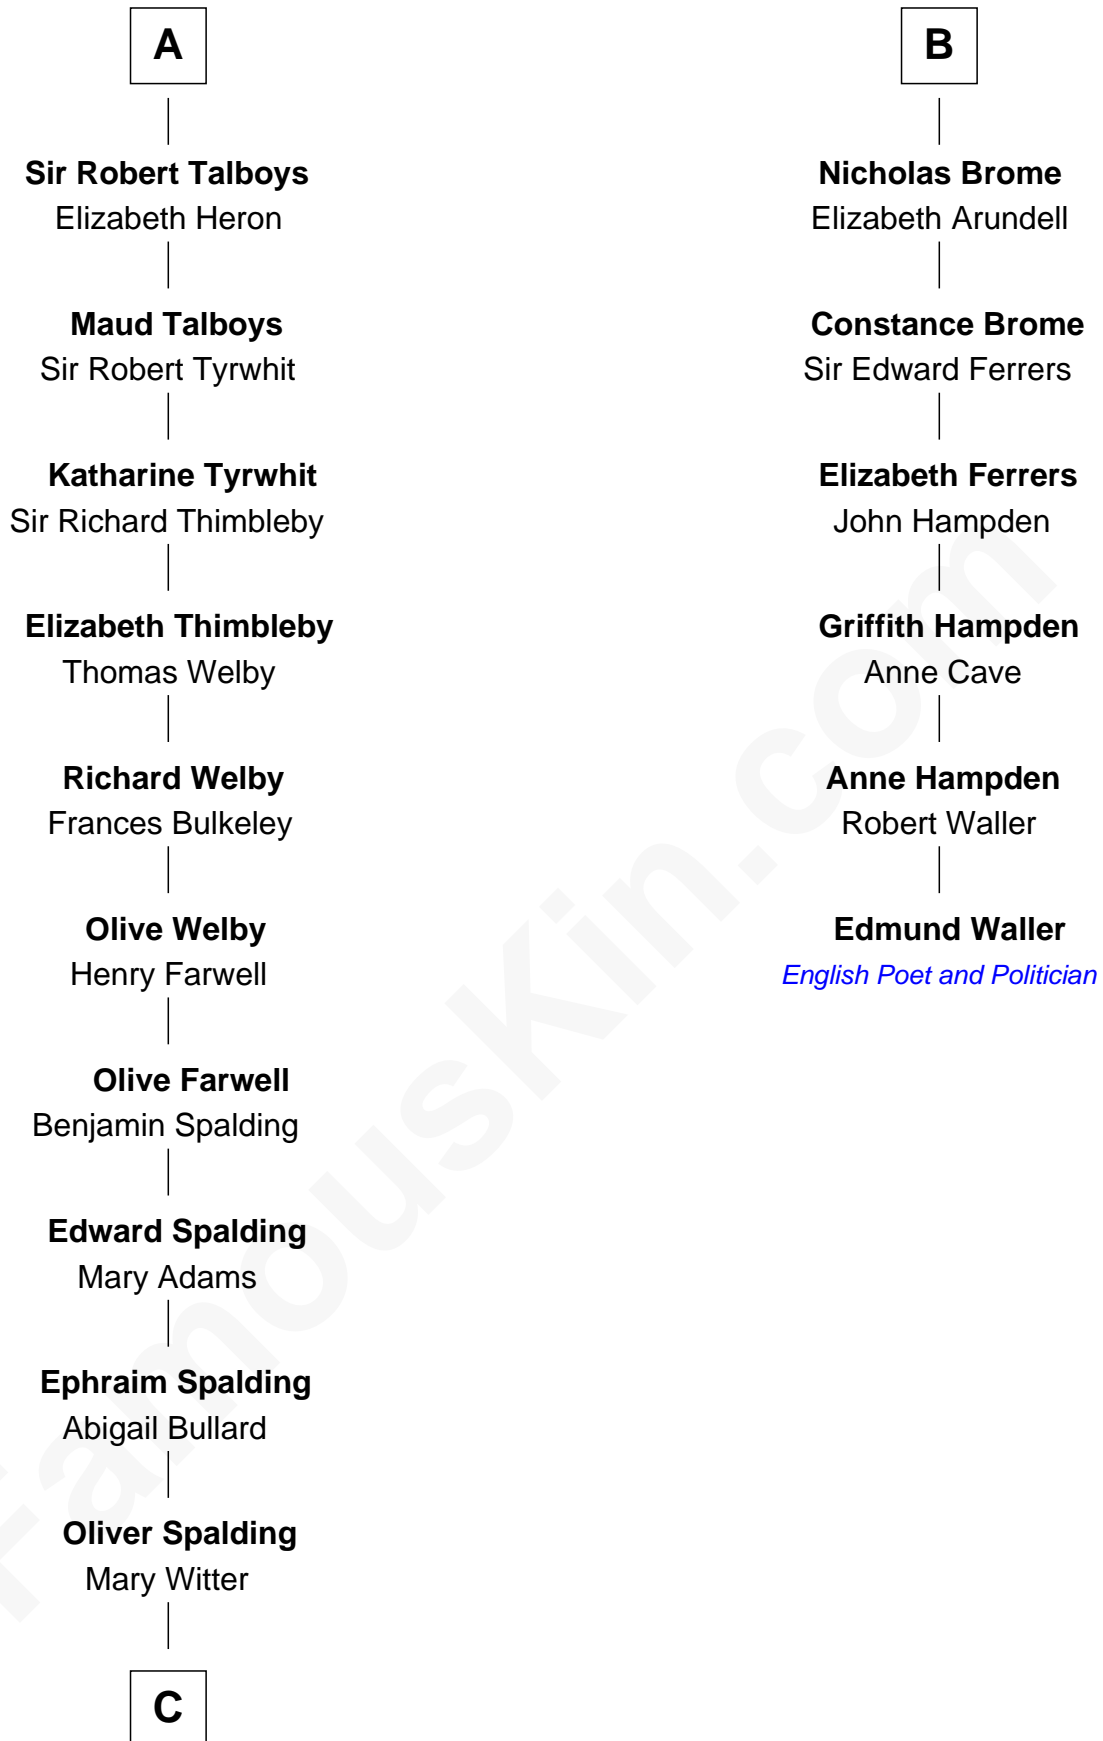

FamousKin.com
Relationship Chart of
Katharine Hepburn
Movie Actress

12th cousin 9 times removed of
Edmund Waller
English Poet and Politician

C

Erastus Spalding

Jennet Mack

Martha Ann Spalding

Leman Benton Garlinghouse

Caroline Garlinghouse

Alfred Augustus Houghton

Katharine Martha Houghton

Thomas Norval Hepburn

Katharine Hepburn

Movie Actress

FamousKin.com