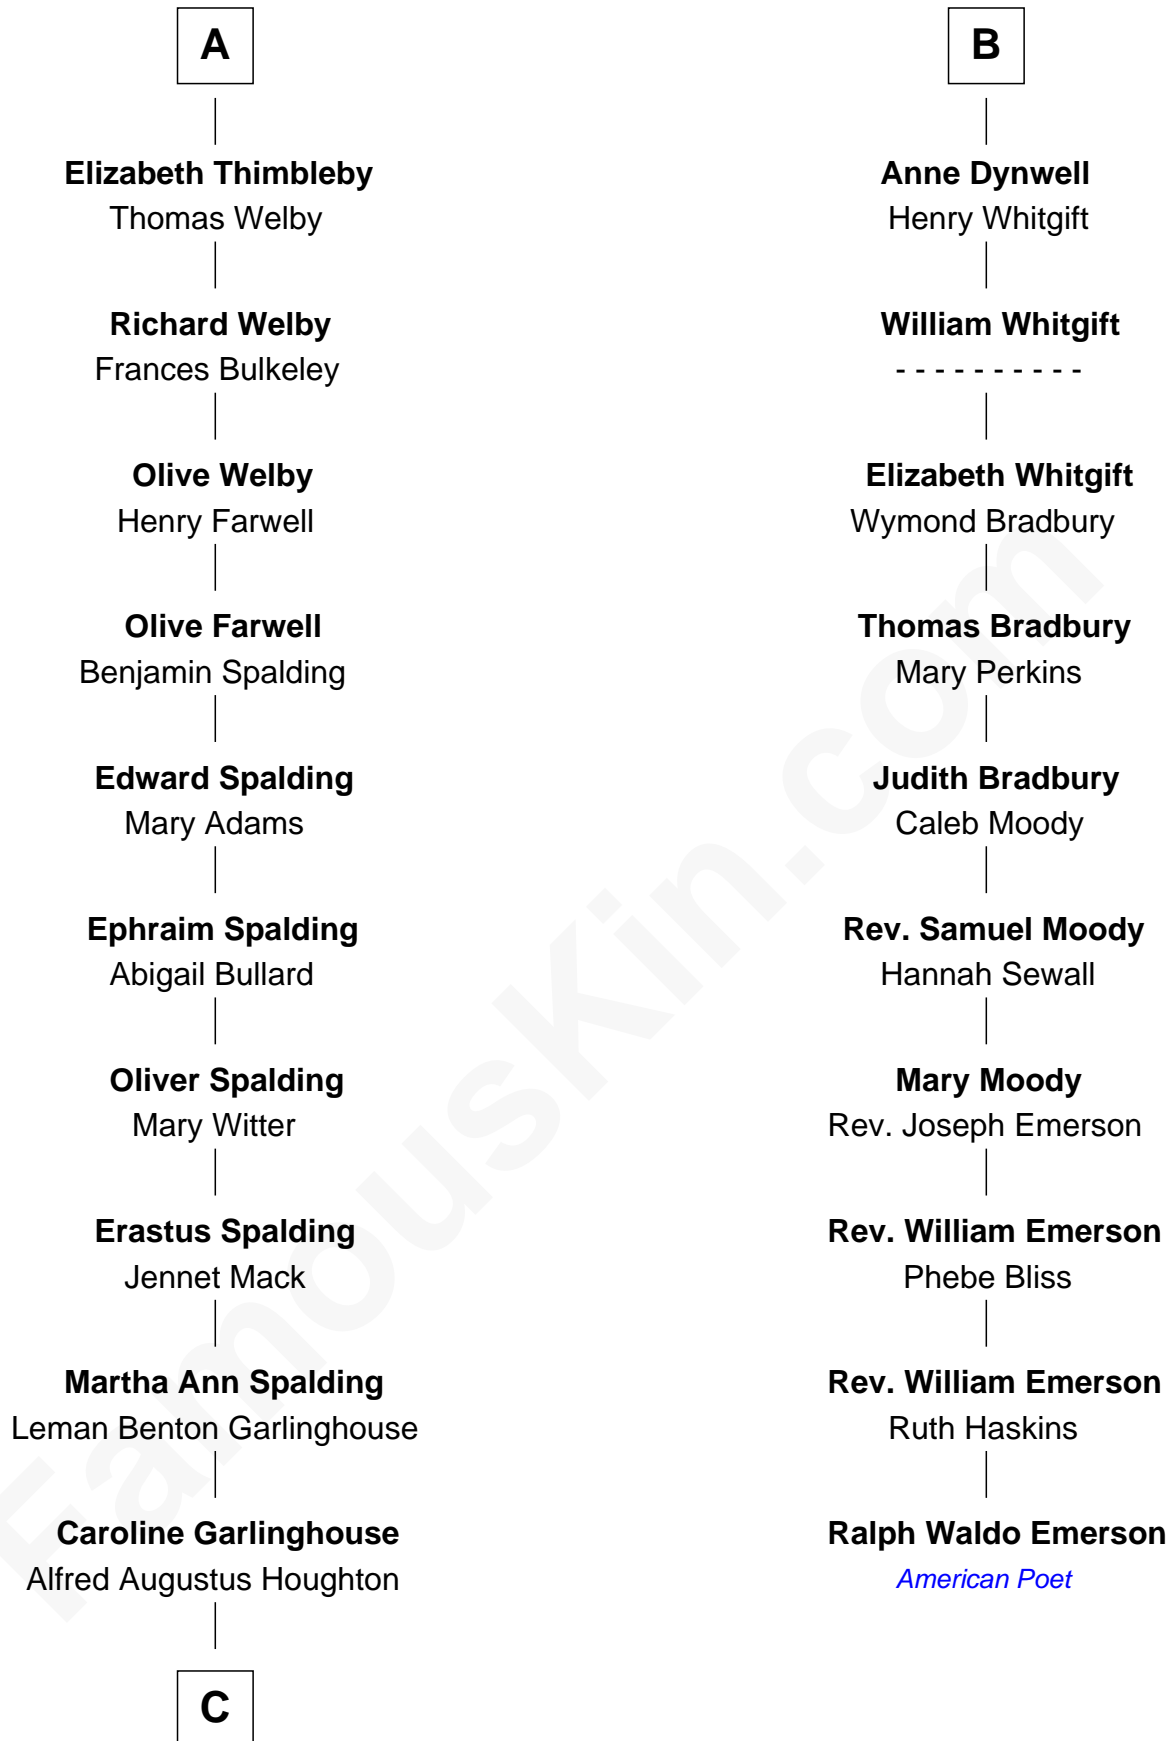

FamousKin.com
Relationship Chart of
Katharine Hepburn
Movie Actress

16th cousin 2 times removed of
Ralph Waldo Emerson
American Poet

C

|
Katharine Martha Houghton

Thomas Norval Hepburn

|
Katharine Hepburn

Movie Actress

FamousKin.com