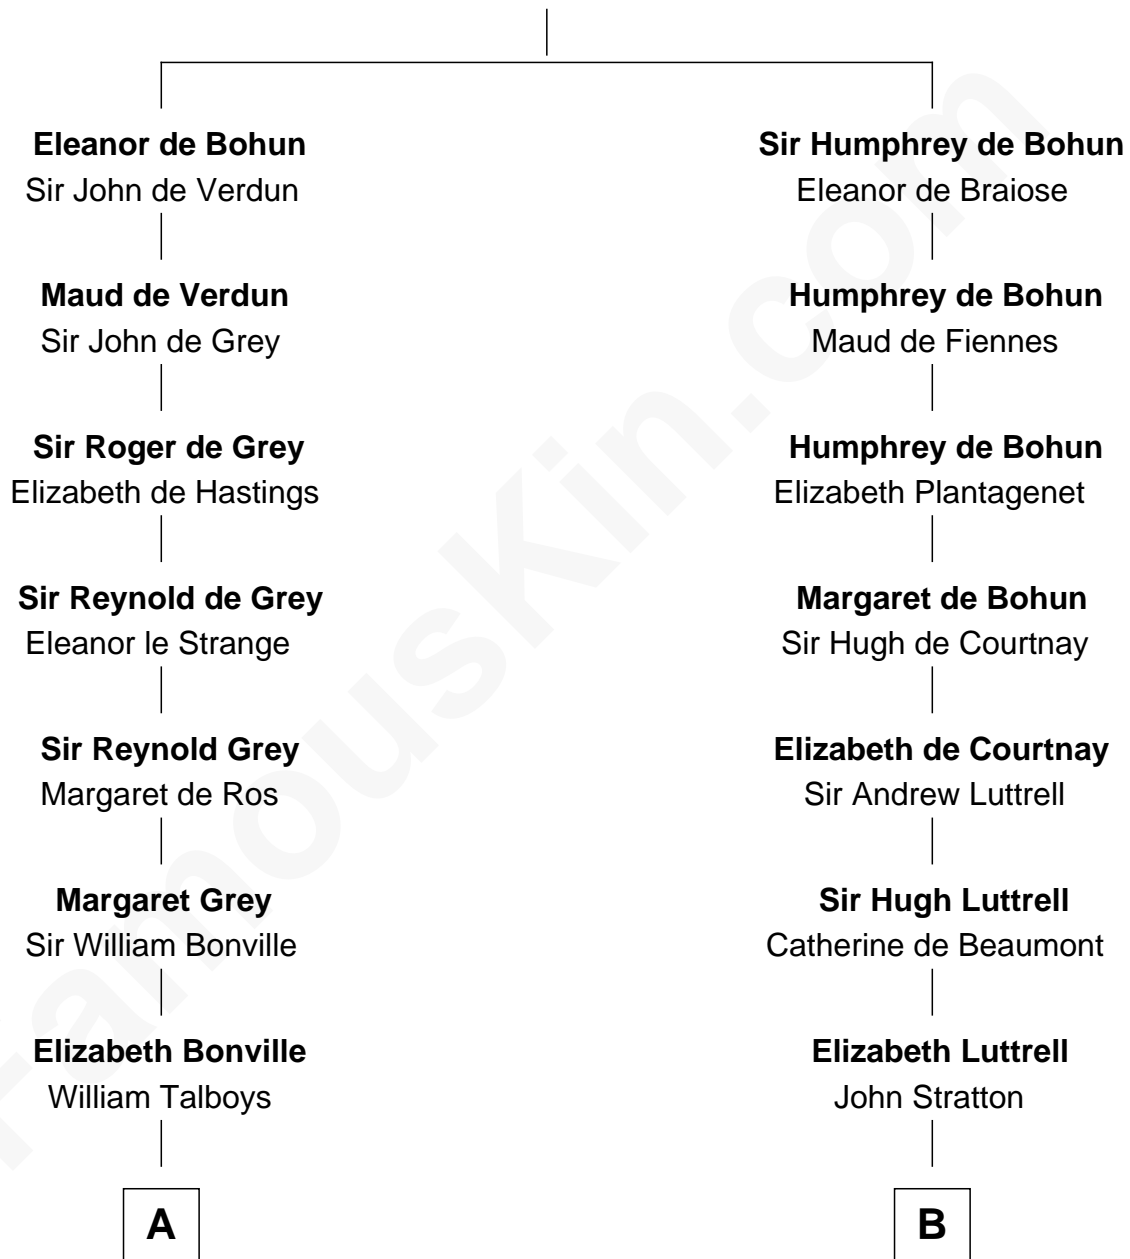

## Relationship Chart of

### Katharine Hepburn

Movie Actress

21st cousin of

### Admiral Richard Byrd

Polar Explorer

**Sir Humphrey de Bohun**

Maud of Eu

**C**

**Erastus Spalding**

Jennet Mack

**Martha Ann Spalding**