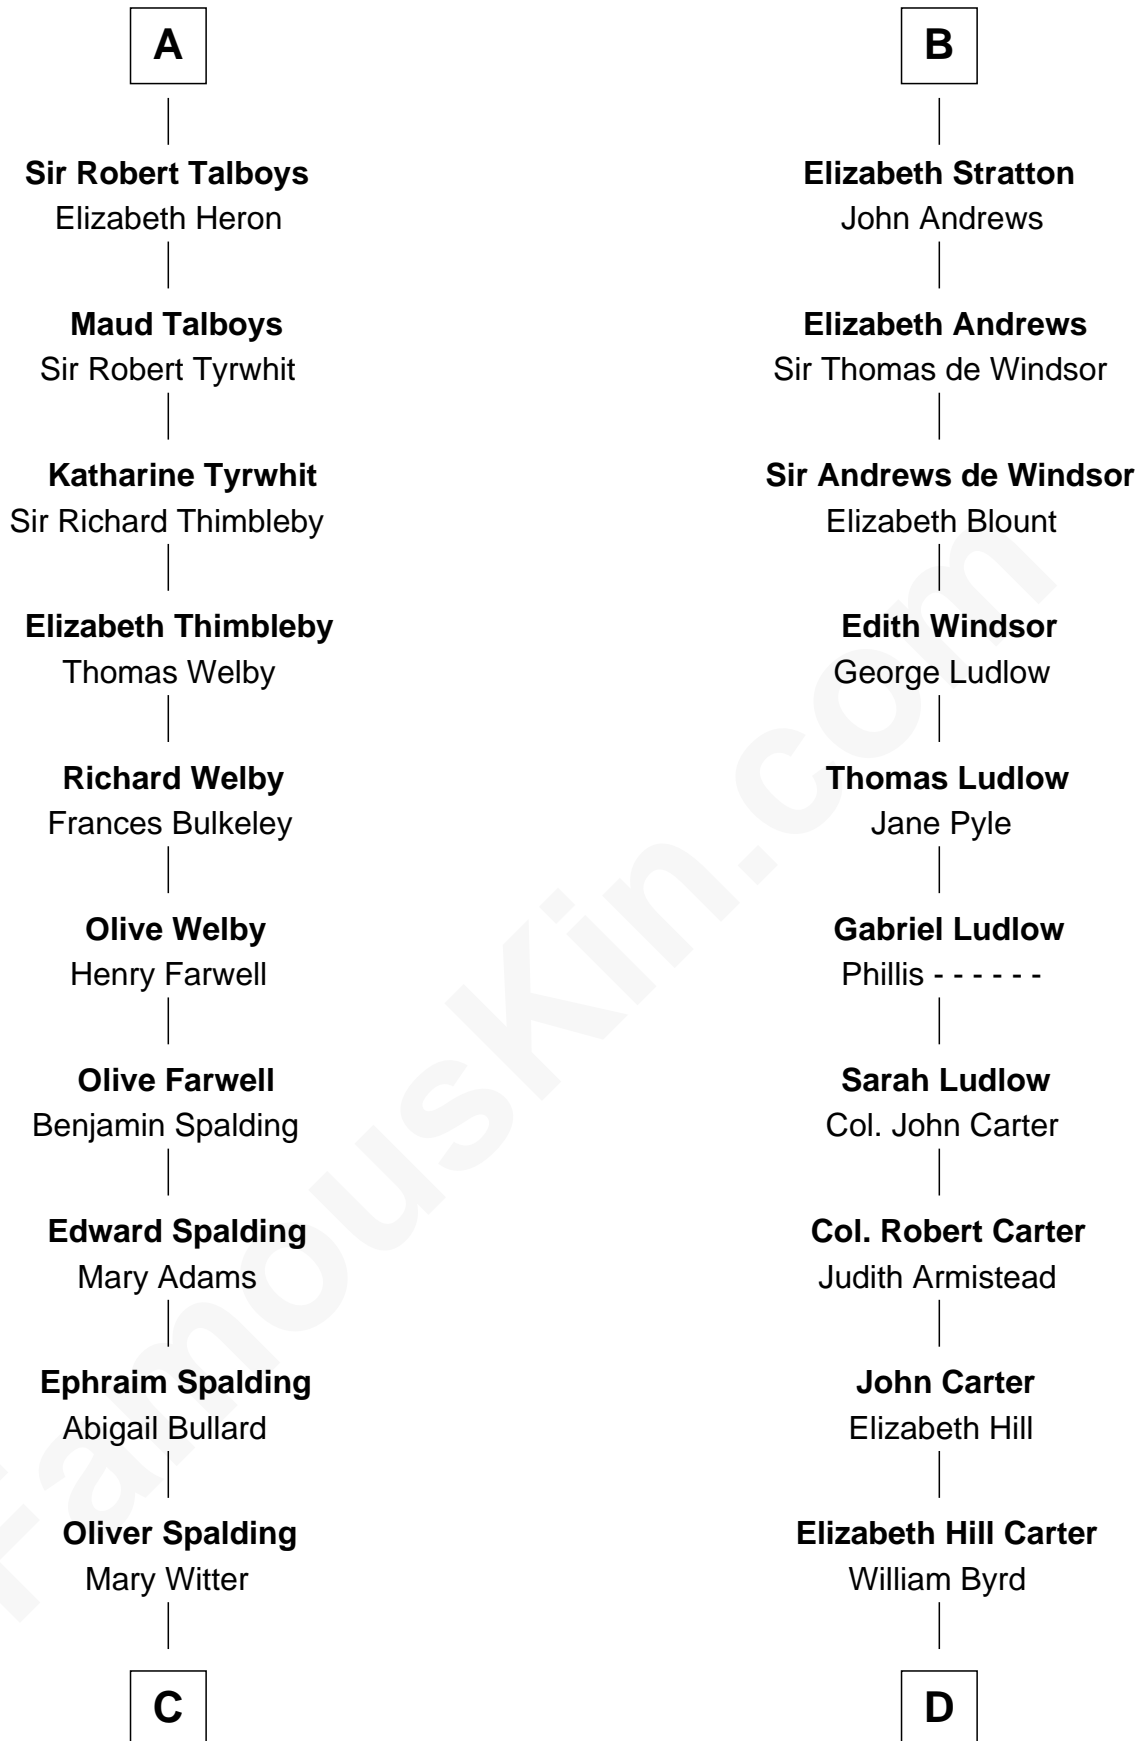

## Relationship Chart of

### Katharine Hepburn

Movie Actress

21st cousin of

### Admiral Richard Byrd

Polar Explorer

**Sir Humphrey de Bohun**

Maud of Eu

**C**

**Erastus Spalding**

Jennet Mack

**Martha Ann Spalding**

Leman Benton Garlinghouse

**Caroline Garlinghouse**

Alfred Augustus Houghton

**Katharine Martha Houghton**

Thomas Norval Hepburn

**Katharine Hepburn**

*Movie Actress*

**D**