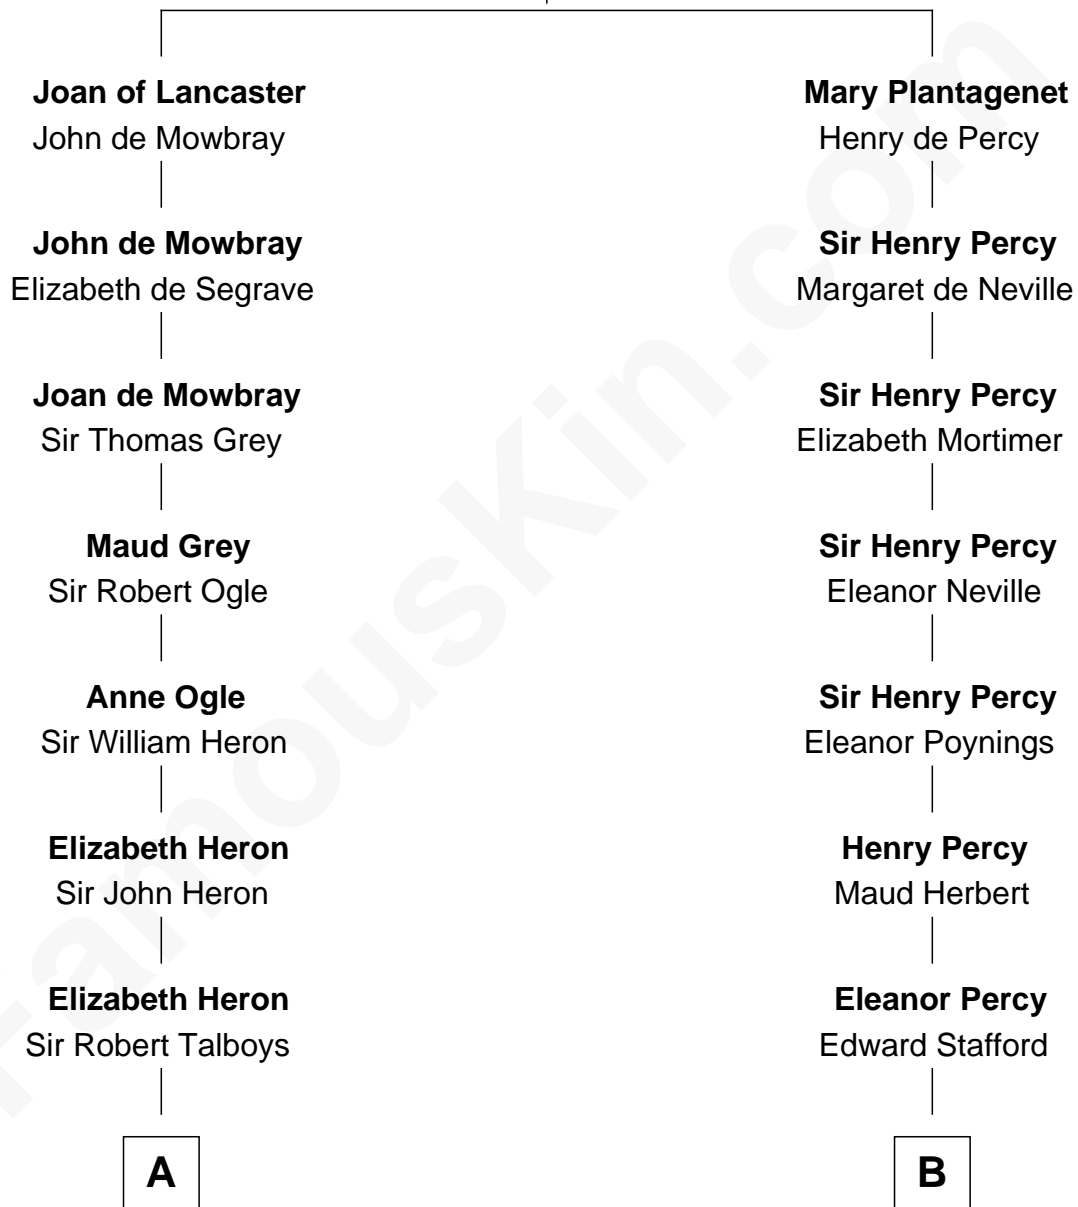

FamousKin.com Relationship Chart of

Katharine Hepburn

Movie Actress

20th cousin of

Admiral Richard Byrd

Polar Explorer

Henry Plantagenet

Maud de Chaworth

C

Martha Ann Spalding
Leman Benton Garlinghouse

Caroline Garlinghouse
Alfred Augustus Houghton

Katharine Martha Houghton
Thomas Norval Hepburn

Katharine Hepburn
Movie Actress

D

Richard Evelyn Byrd
Anne Harrison

Col. William Byrd
Jane Meriwether Rivers

Richard Evelyn Byrd
Eleanor Bolling Flood

Admiral Richard Byrd
Polar Explorer

FamousKin.com