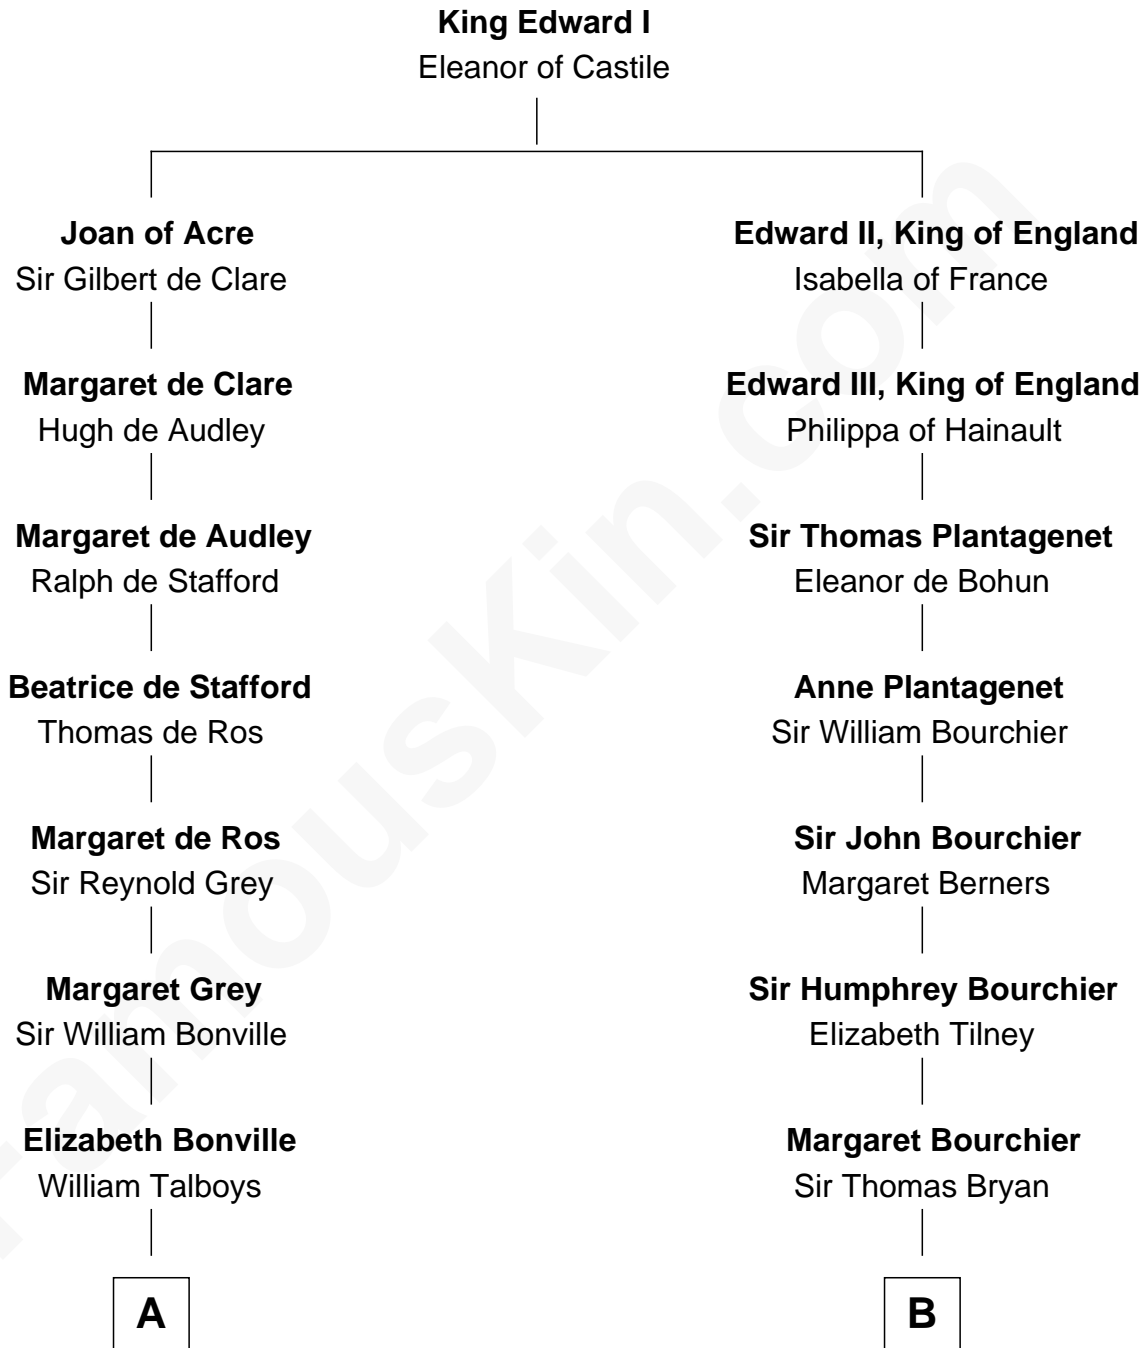

FamousKin.com
Relationship Chart of
Katharine Hepburn
Movie Actress

15th cousin 6 times removed of

Robert Treat Paine
Signer of the Declaration of Independence

C

Erastus Spalding

Jennet Mack

Martha Ann Spalding

Leman Benton Garlinghouse

Caroline Garlinghouse

Alfred Augustus Houghton

Katharine Martha Houghton

Thomas Norval Hepburn

Katharine Hepburn

Movie Actress

FamousKin.com