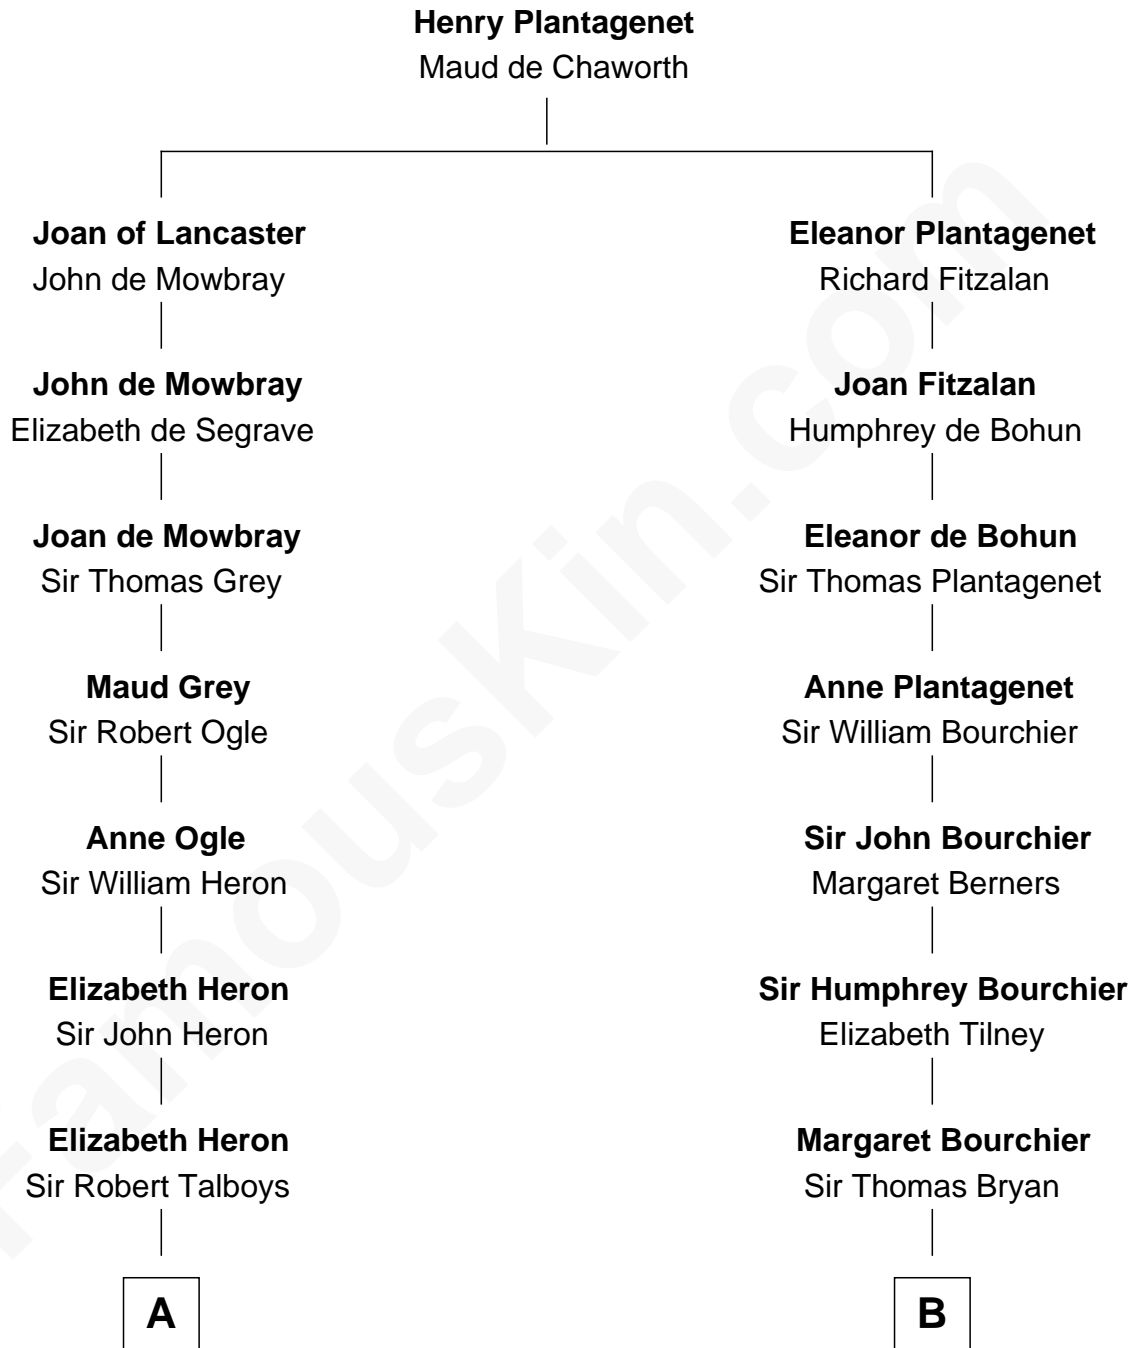

**FamousKin.com**  
**Relationship Chart of**  
**Katharine Hepburn**  
*Movie Actress*

15th cousin 5 times removed of

**Robert Treat Paine**  
*Signer of the Declaration of Independence*

**C**

—  
**Martha Ann Spalding**  
Leman Benton Garlinghouse

—  
**Caroline Garlinghouse**  
Alfred Augustus Houghton

—  
**Katharine Martha Houghton**  
Thomas Norval Hepburn

—  
**Katharine Hepburn**  
*Movie Actress*

FamousKin.com