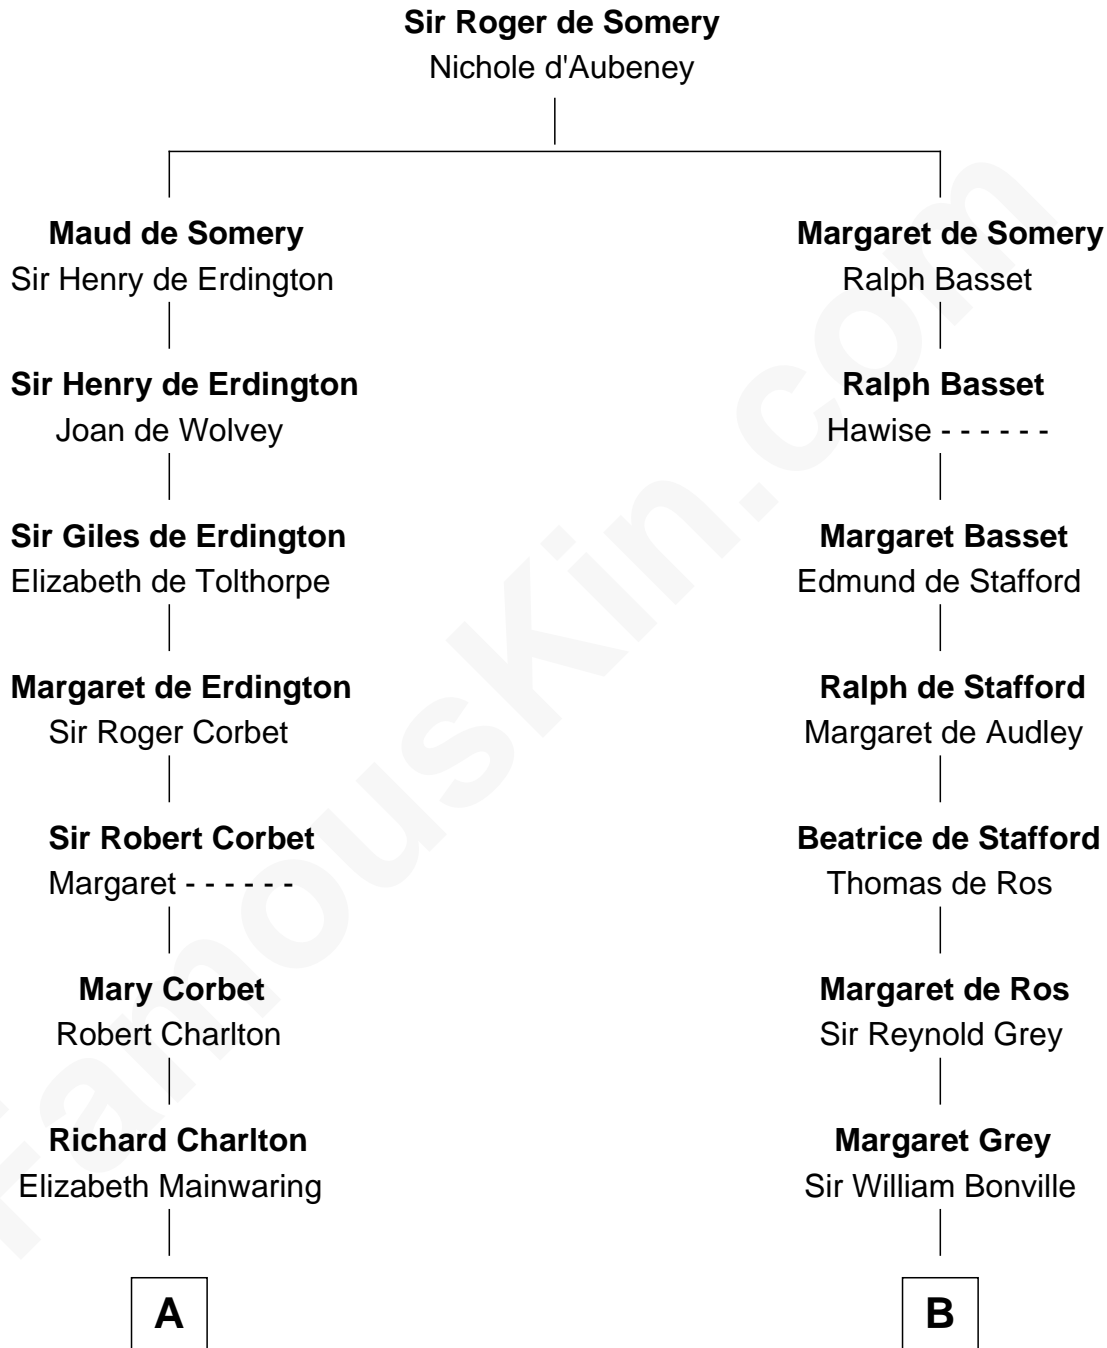

FamousKin.com
Relationship Chart of
Katharine Hepburn
Movie Actress

17th cousin 3 times removed of

Thomas Nelson
Signer of the Declaration of Independence

C

—
Martha Ann Spalding
Leman Benton Garlinghouse

—
Caroline Garlinghouse
Alfred Augustus Houghton

—
Katharine Martha Houghton
Thomas Norval Hepburn

—
Katharine Hepburn
Movie Actress

FamousKin.com