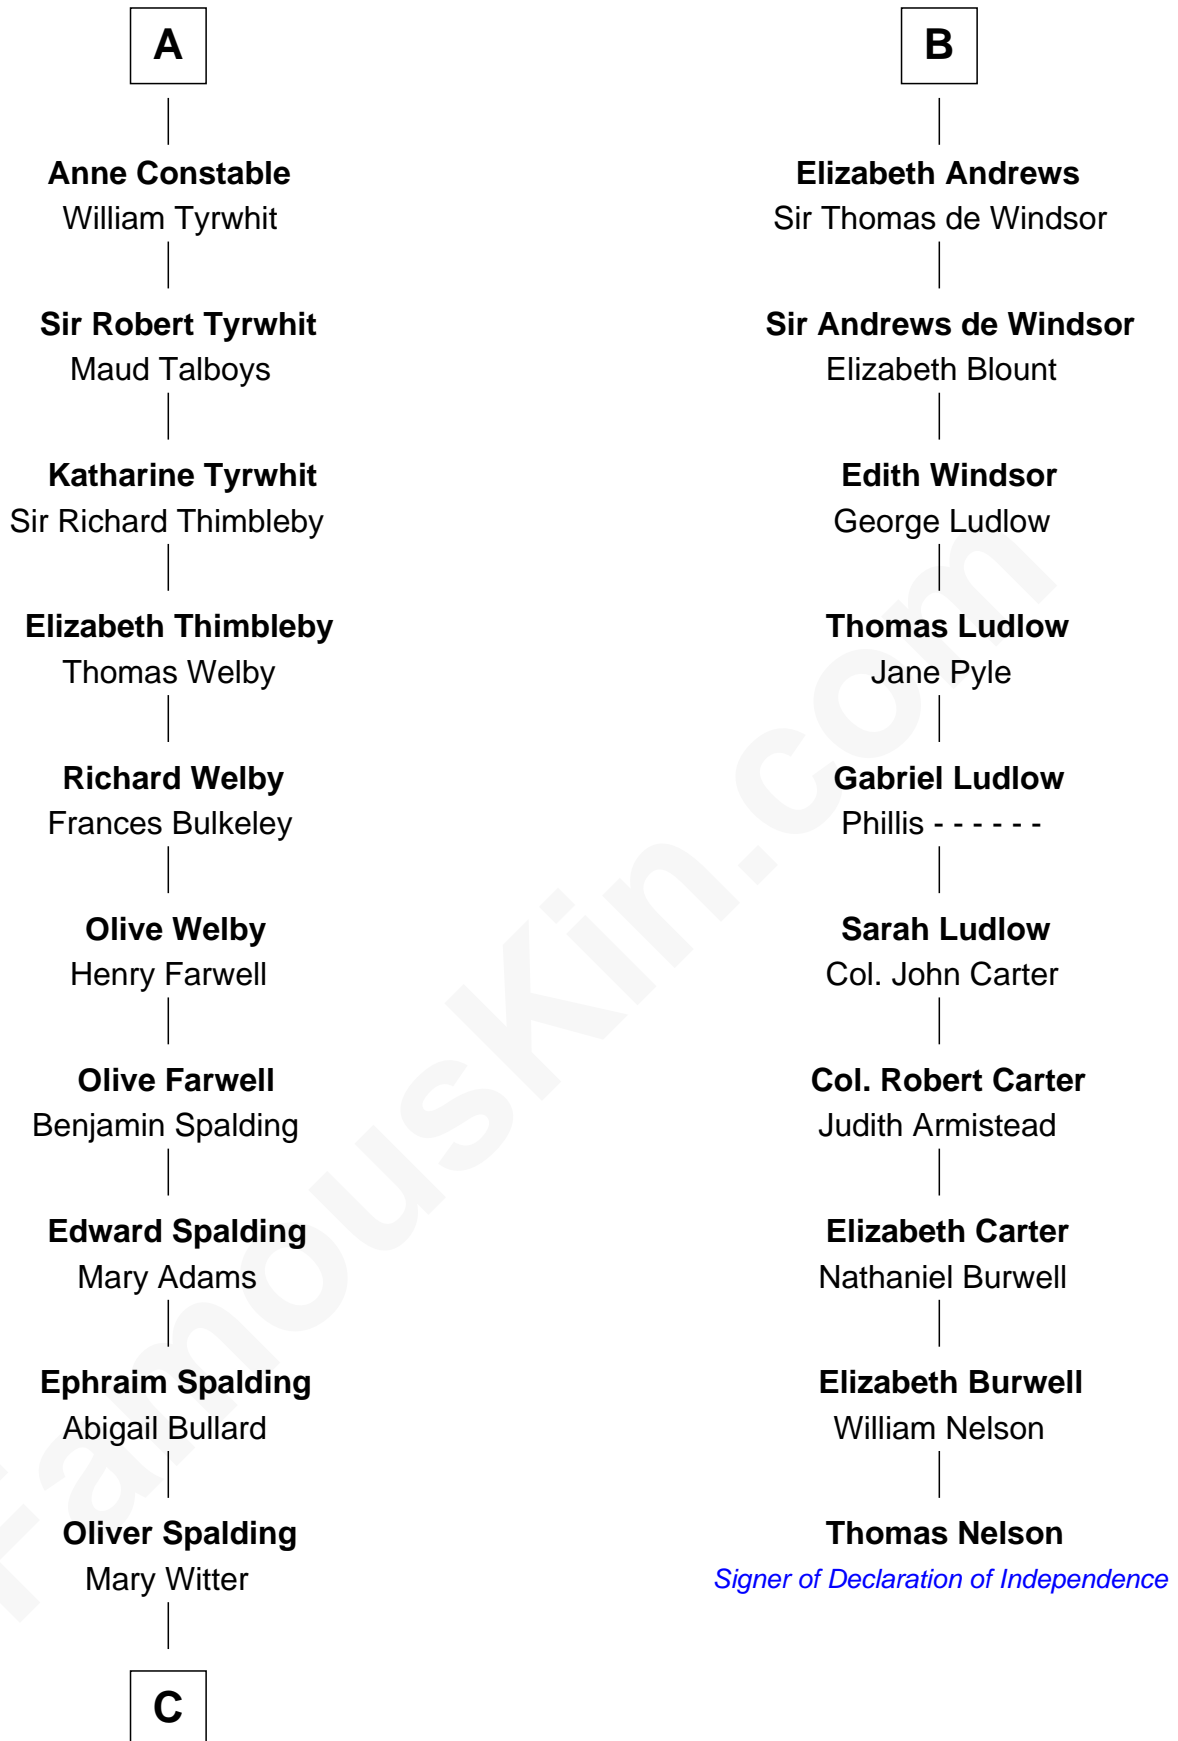

FamousKin.com
Relationship Chart of
Katharine Hepburn
Movie Actress

16th cousin 5 times removed of

Thomas Nelson
Signer of the Declaration of Independence

C

Erastus Spalding

Jennet Mack

Martha Ann Spalding

Leman Benton Garlinghouse

Caroline Garlinghouse

Alfred Augustus Houghton

Katharine Martha Houghton

Thomas Norval Hepburn

Katharine Hepburn

Movie Actress

FamousKin.com