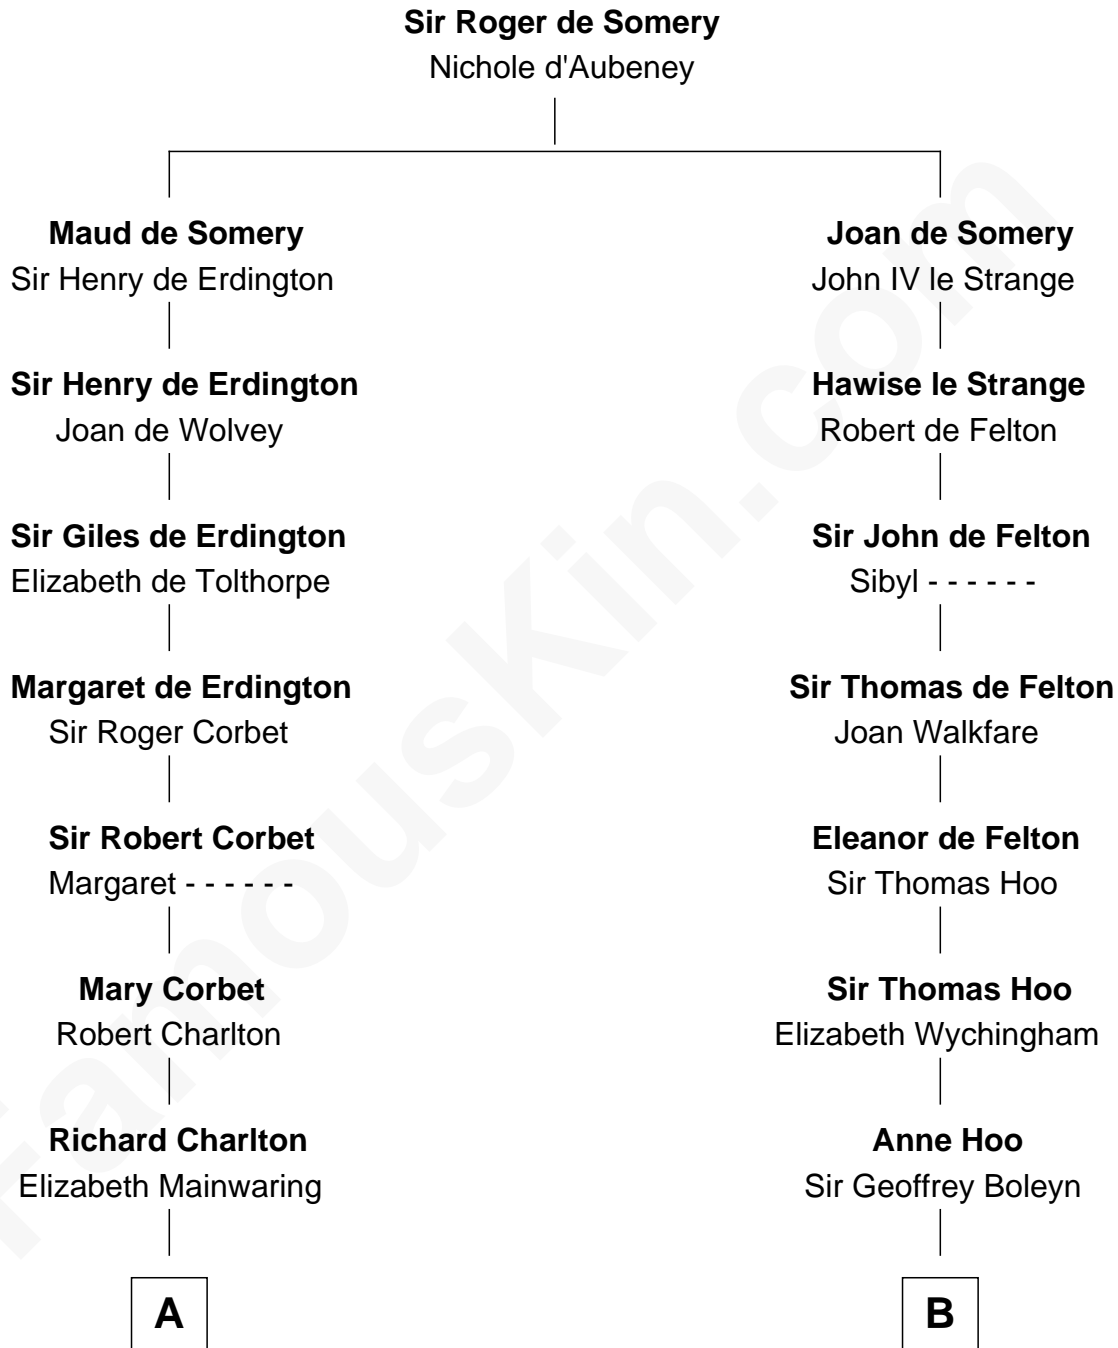

FamousKin.com
Relationship Chart of
Katharine Hepburn
Movie Actress

17th cousin 3 times removed of
William Floyd
Signer of the Declaration of Independence

C

—
Martha Ann Spalding
Leman Benton Garlinghouse

—
Caroline Garlinghouse
Alfred Augustus Houghton

—
Katharine Martha Houghton
Thomas Norval Hepburn

—
Katharine Hepburn
Movie Actress

FamousKin.com