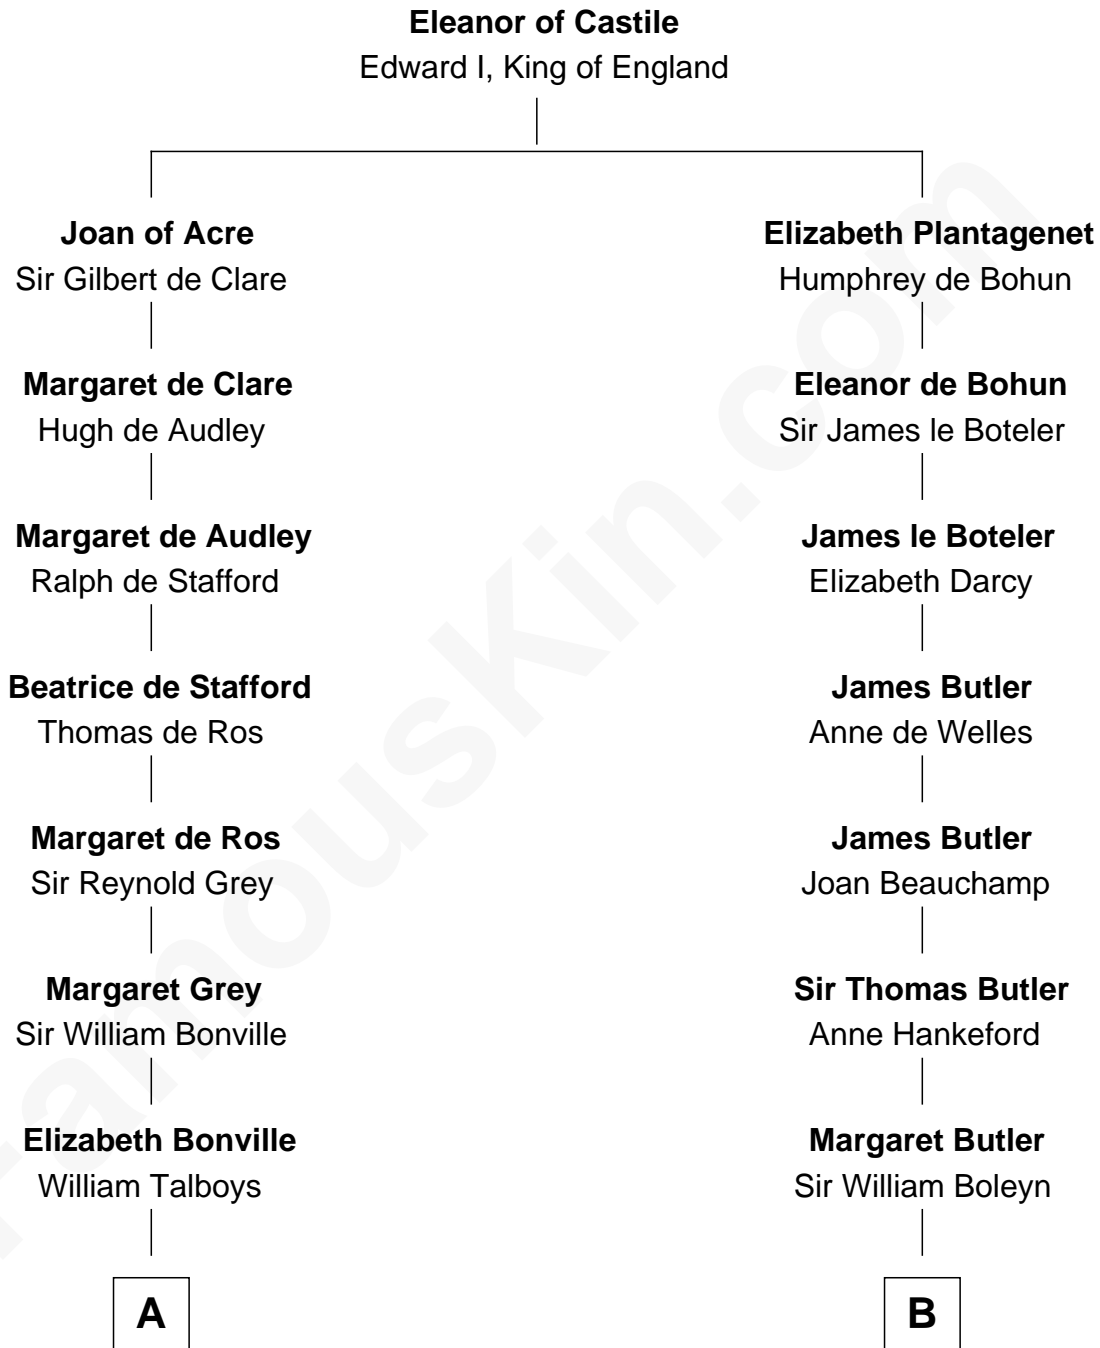

FamousKin.com
Relationship Chart of
Katharine Hepburn
Movie Actress

16th cousin 5 times removed of

William Floyd
Signer of the Declaration of Independence

C

Erastus Spalding

Jennet Mack

Martha Ann Spalding

Leman Benton Garlinghouse

Caroline Garlinghouse

Alfred Augustus Houghton

Katharine Martha Houghton

Thomas Norval Hepburn

Katharine Hepburn

Movie Actress

FamousKin.com