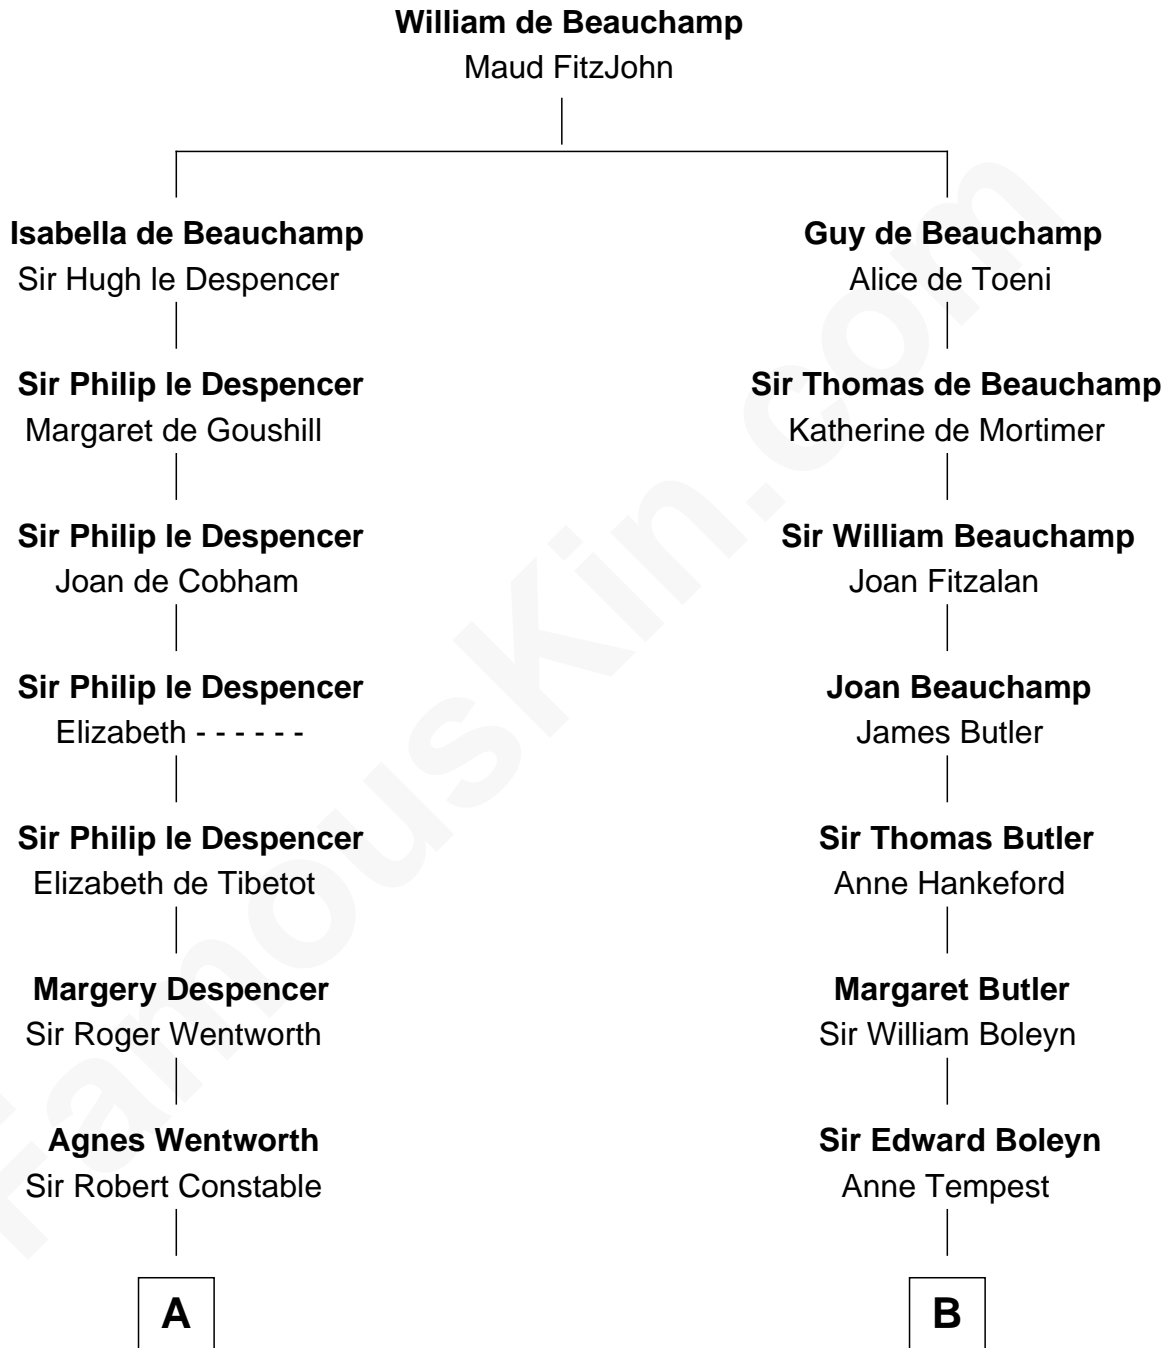

## Relationship Chart of

### Katharine Hepburn

Movie Actress

15th cousin 6 times removed of

**William Floyd**  
Signer of the Declaration of Independence

**C**

Erastus Spalding

Jennet Mack

Martha Ann Spalding