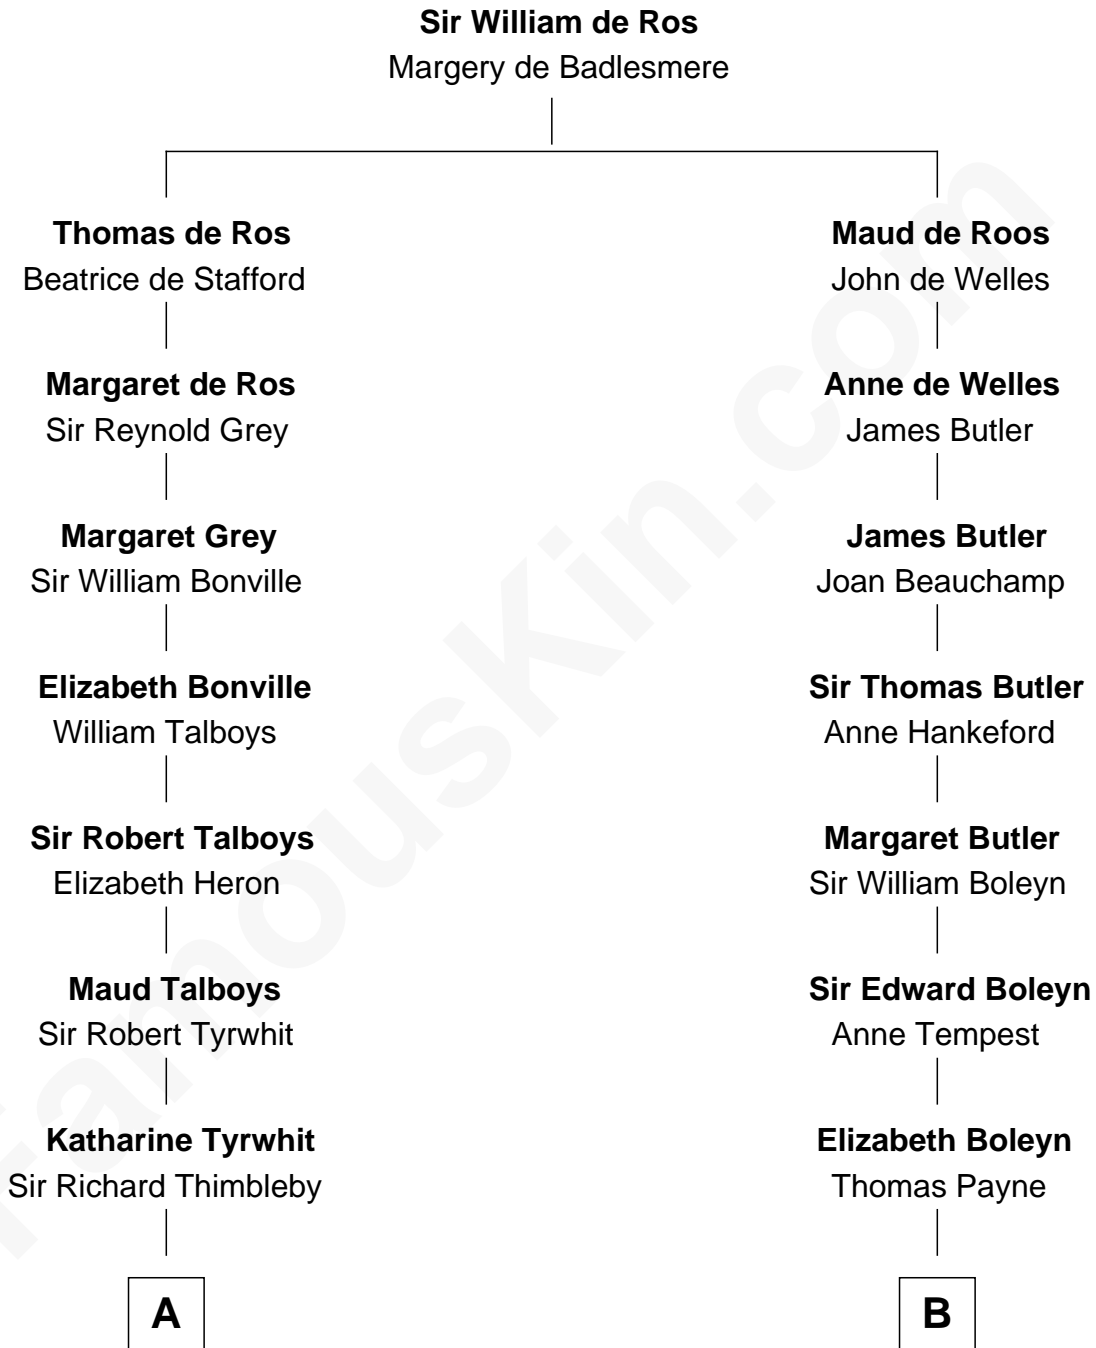

FamousKin.com
Relationship Chart of
Katharine Hepburn
Movie Actress

14th cousin 4 times removed of
William Floyd
Signer of the Declaration of Independence

C

|
Katharine Martha Houghton

Thomas Norval Hepburn