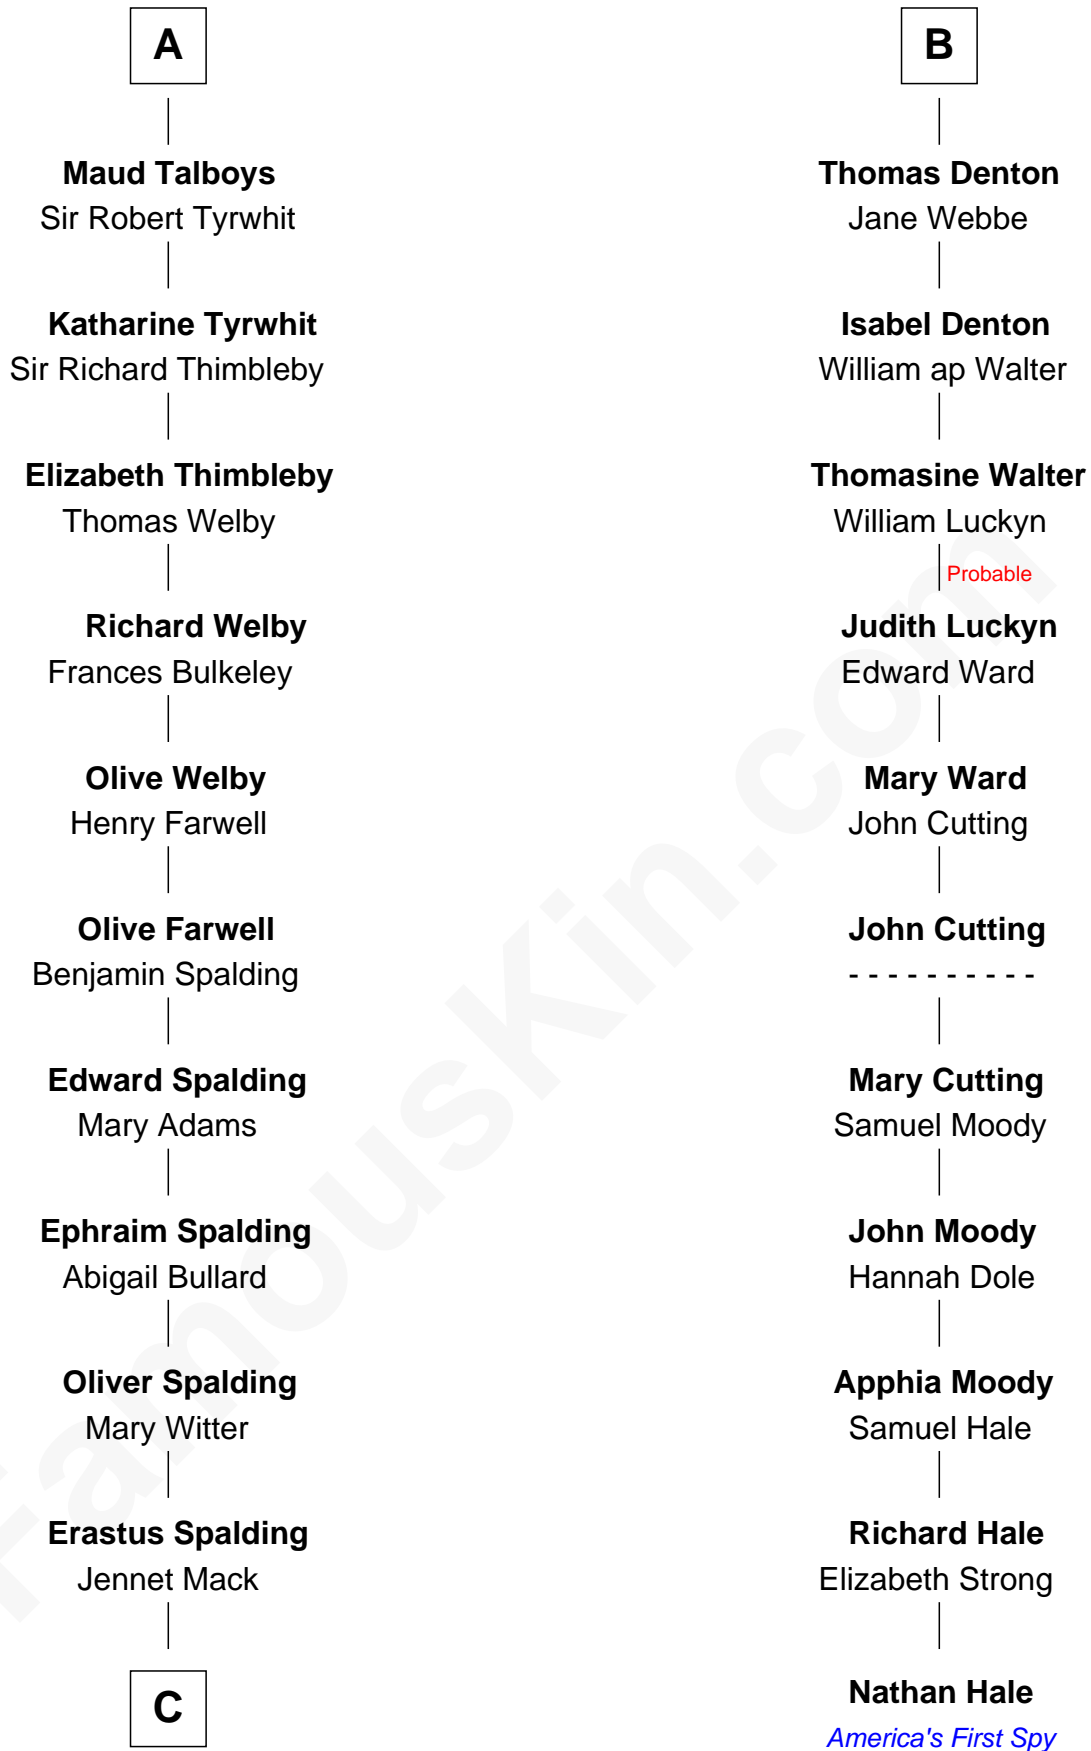

FamousKin.com
Relationship Chart of
Katharine Hepburn
Movie Actress

17th cousin 3 times removed of

Nathan Hale
America's First Spy

Sir Robert de Ros
 Isabel de Aubeney

C

—
Martha Ann Spalding
Leman Benton Garlinghouse

—
Caroline Garlinghouse
Alfred Augustus Houghton

—
Katharine Martha Houghton
Thomas Norval Hepburn

—
Katharine Hepburn
Movie Actress

FamousKin.com