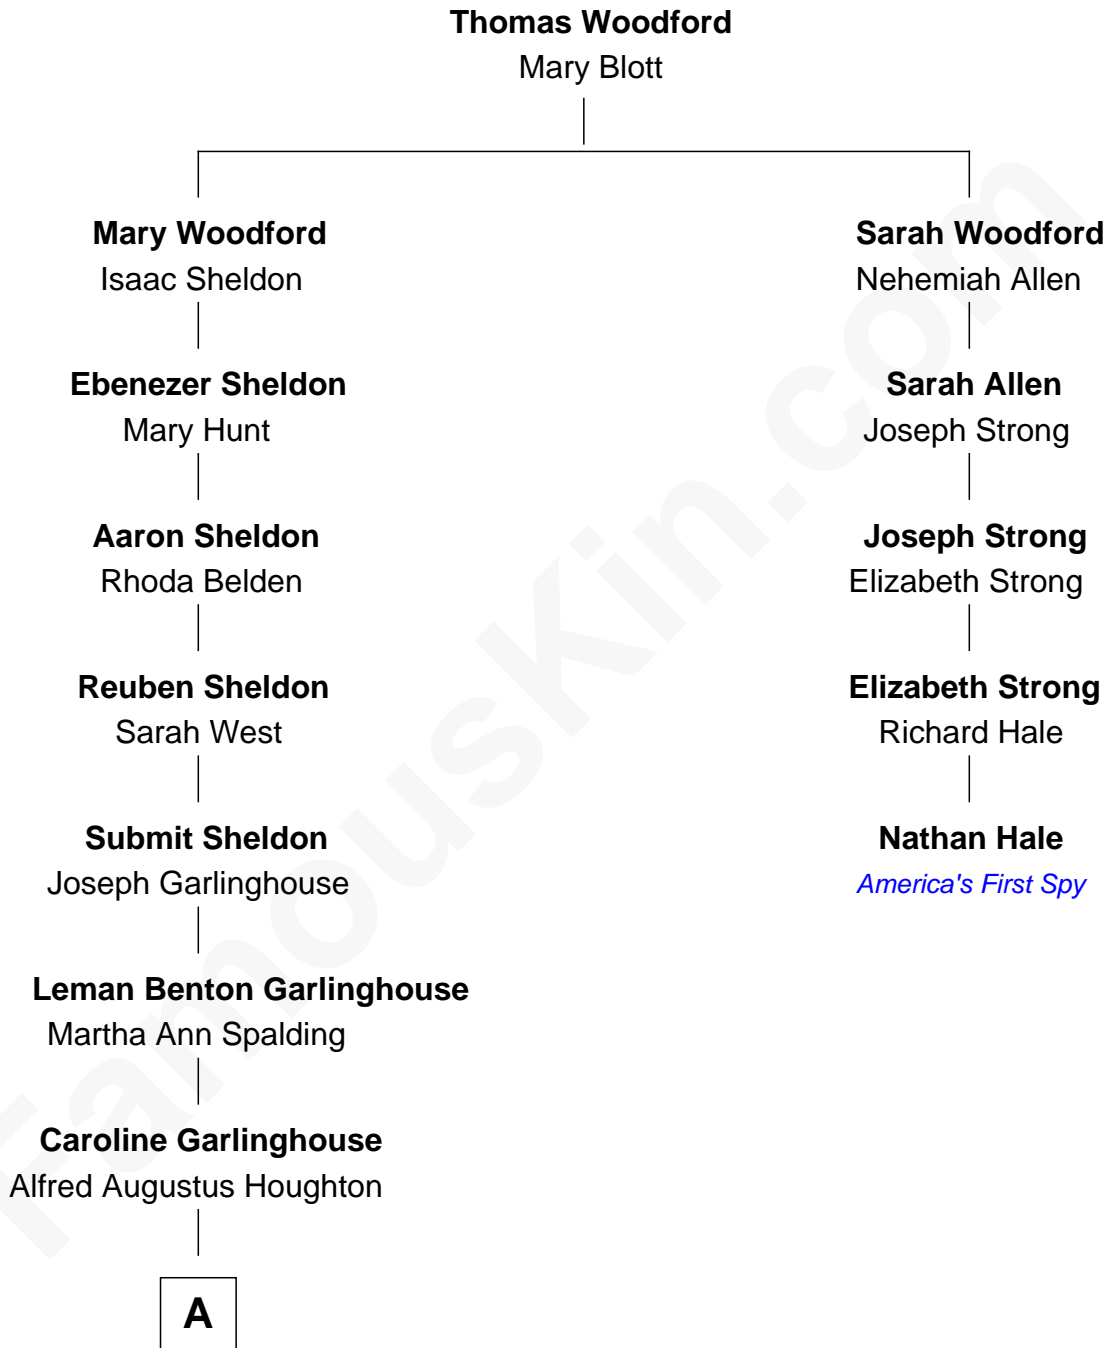

FamousKin.com
Relationship Chart of
Katharine Hepburn
Movie Actress

4th cousin 4 times removed of

Nathan Hale
America's First Spy

A

|
Katharine Martha Houghton

Thomas Norval Hepburn

|
Katharine Hepburn

Movie Actress

FamousKin.com