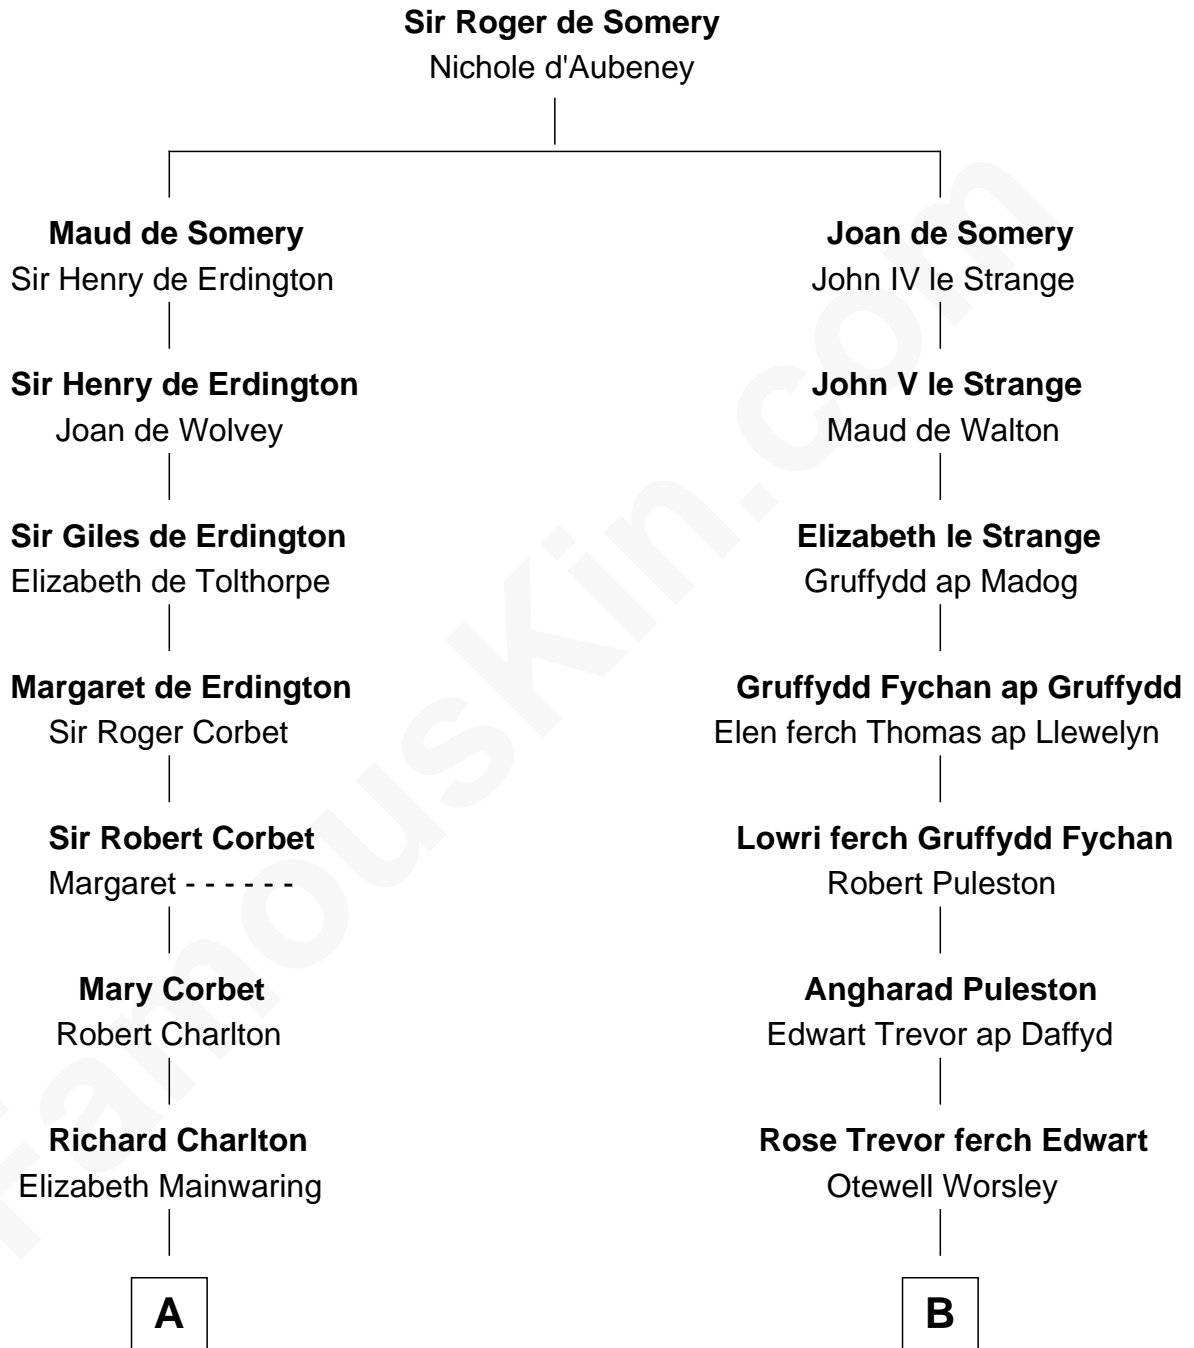

**FamousKin.com**  
**Relationship Chart of**  
**Katharine Hepburn**  
*Movie Actress*

15th cousin 5 times removed of  
**General William Whipple**  
*Signer of the Declaration of Independence*

**C**

—  
**Martha Ann Spalding**  
Leman Benton Garlinghouse

—  
**Caroline Garlinghouse**  
Alfred Augustus Houghton

—  
**Katharine Martha Houghton**  
Thomas Norval Hepburn

—  
**Katharine Hepburn**  
*Movie Actress*

FamousKin.com