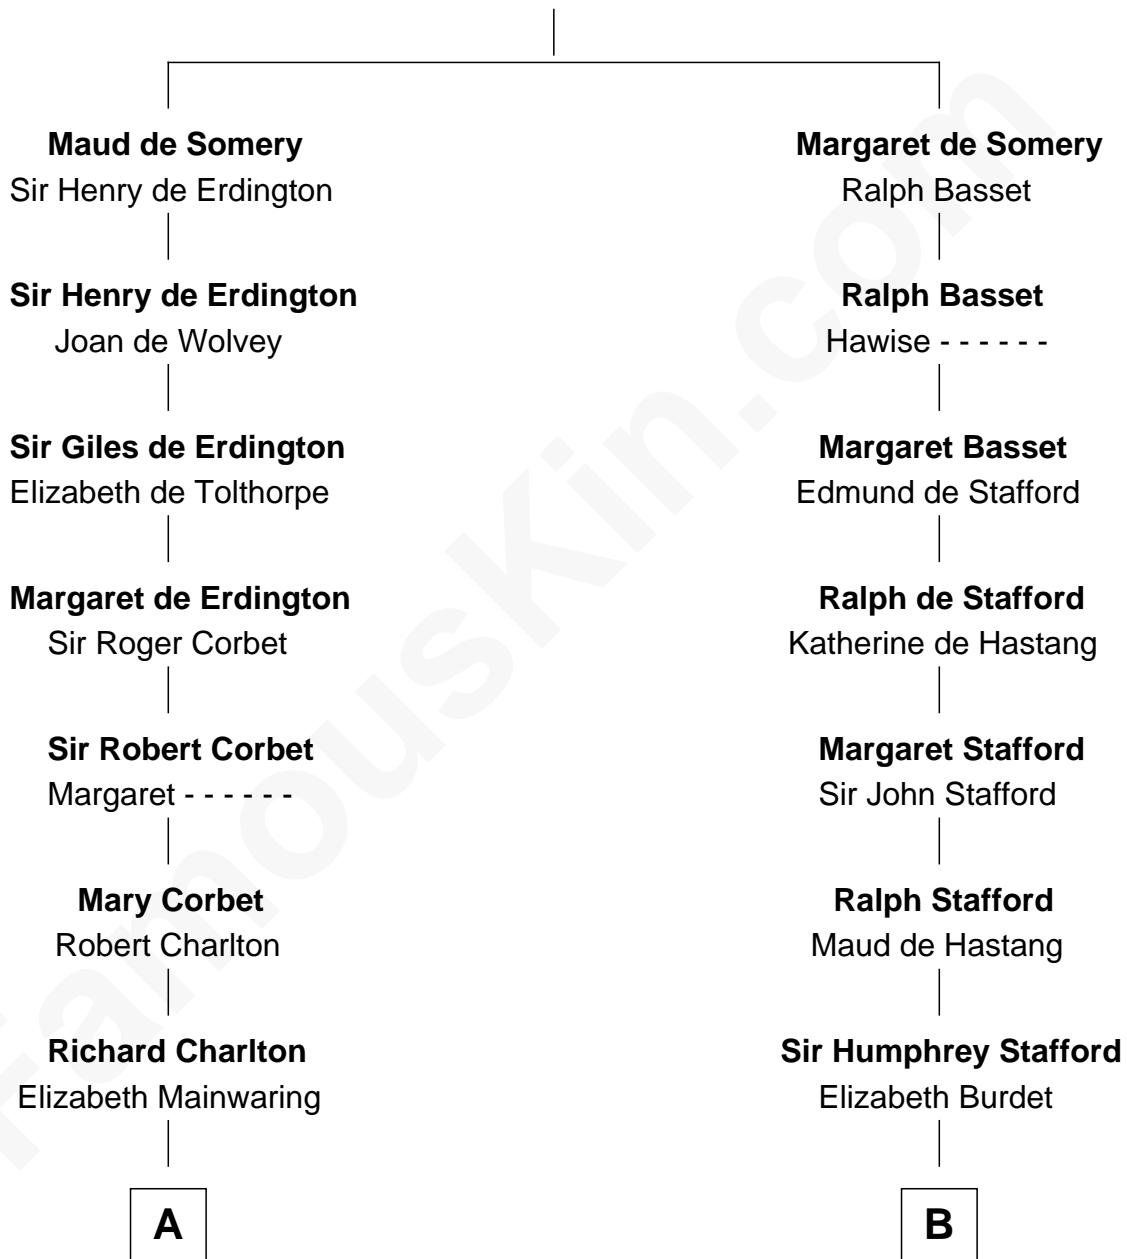

**FamousKin.com**  
**Relationship Chart of**  
**Katharine Hepburn**  
*Movie Actress*

18th cousin 2 times removed of

**Robert Townsend**

*Member of the Culper Spy Ring during the American Revolution*

**Sir Roger de Somery**

Nichole d'Aubenev

**C**

**Martha Ann Spalding**  
Leman Benton Garlinghouse

**Caroline Garlinghouse**  
Alfred Augustus Houghton

**Katharine Martha Houghton**  
Thomas Norval Hepburn

**Katharine Hepburn**  
*Movie Actress*

**D**

**Samuel Townsend**  
Sarah Stoddard

**Robert Townsend**  
*Spy known as "Culper Jr."*

FamousKin.com