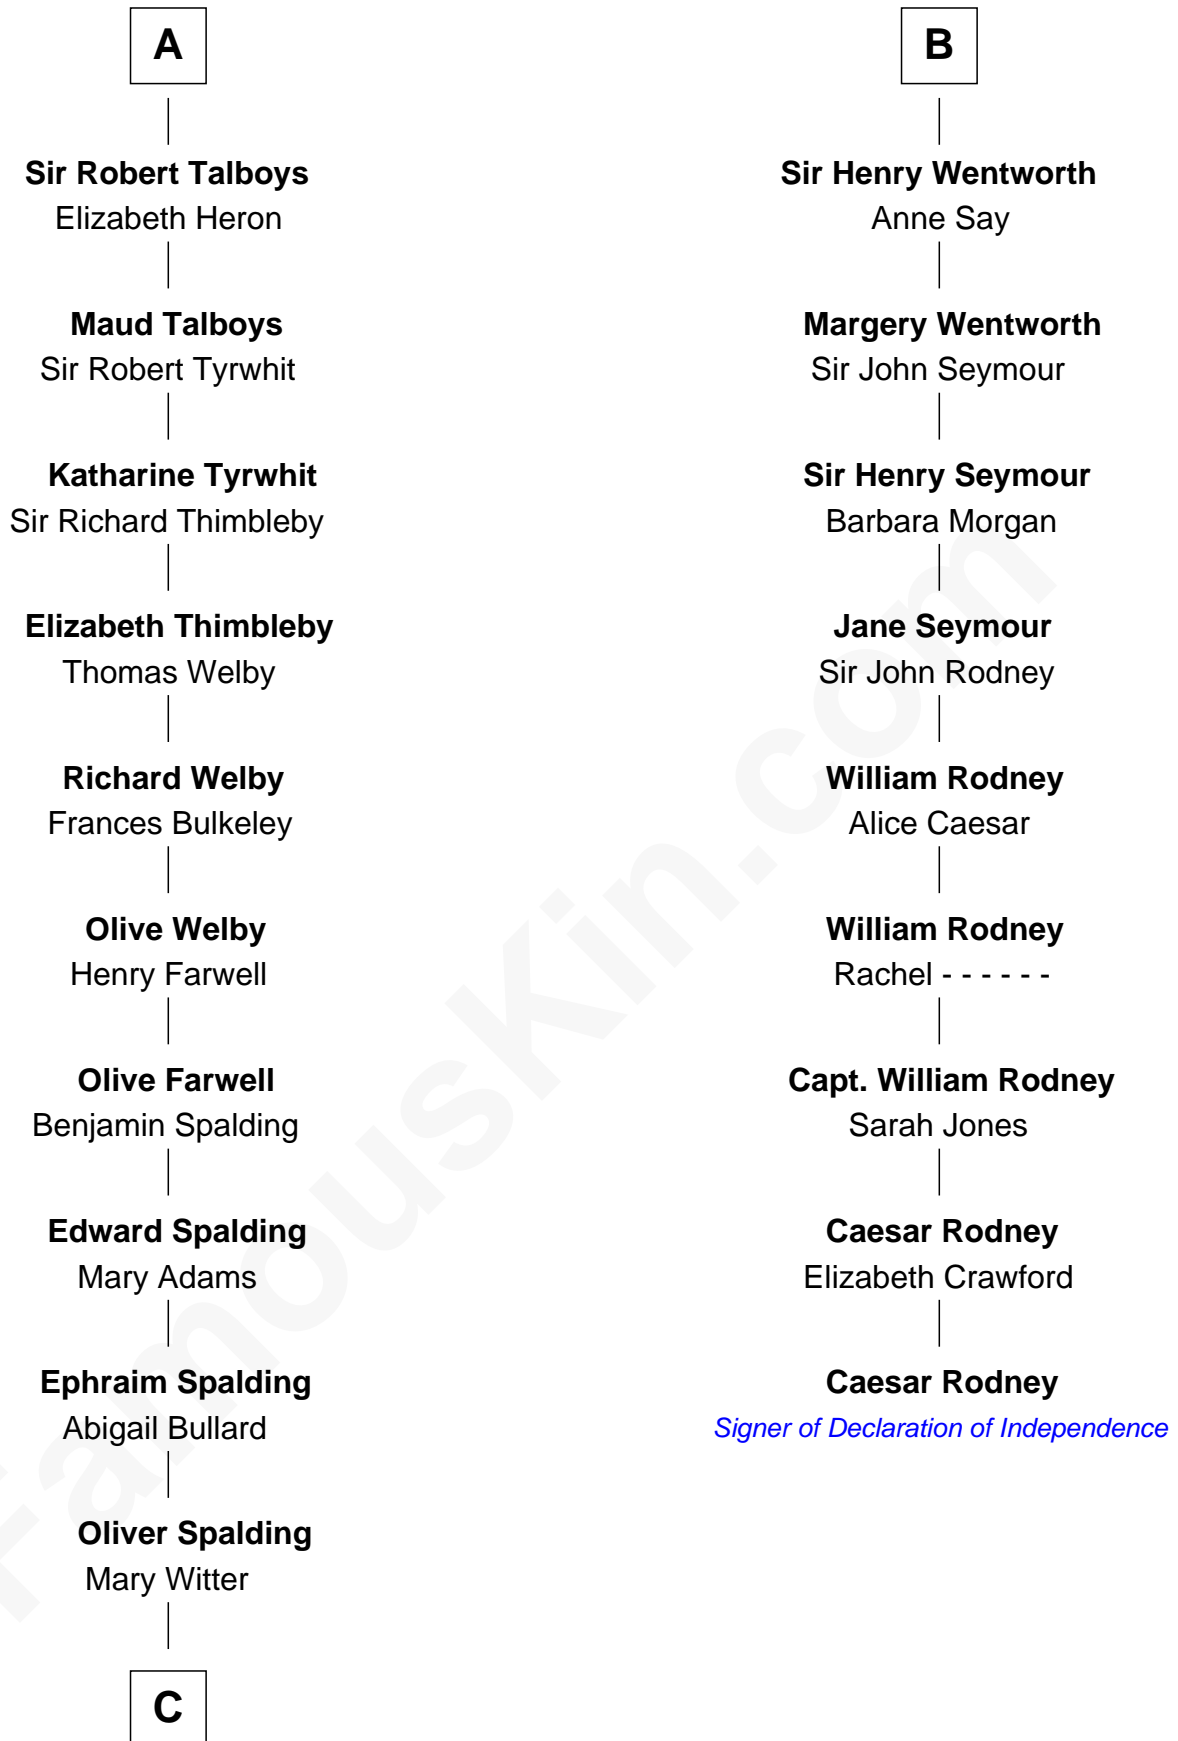

FamousKin.com
Relationship Chart of
Katharine Hepburn
Movie Actress

15th cousin 6 times removed of

Caesar Rodney
Signer of the Declaration of Independence

C

Erastus Spalding

Jennet Mack

Martha Ann Spalding

Leman Benton Garlinghouse

Caroline Garlinghouse

Alfred Augustus Houghton

Katharine Martha Houghton

Thomas Norval Hepburn

Katharine Hepburn

Movie Actress

FamousKin.com