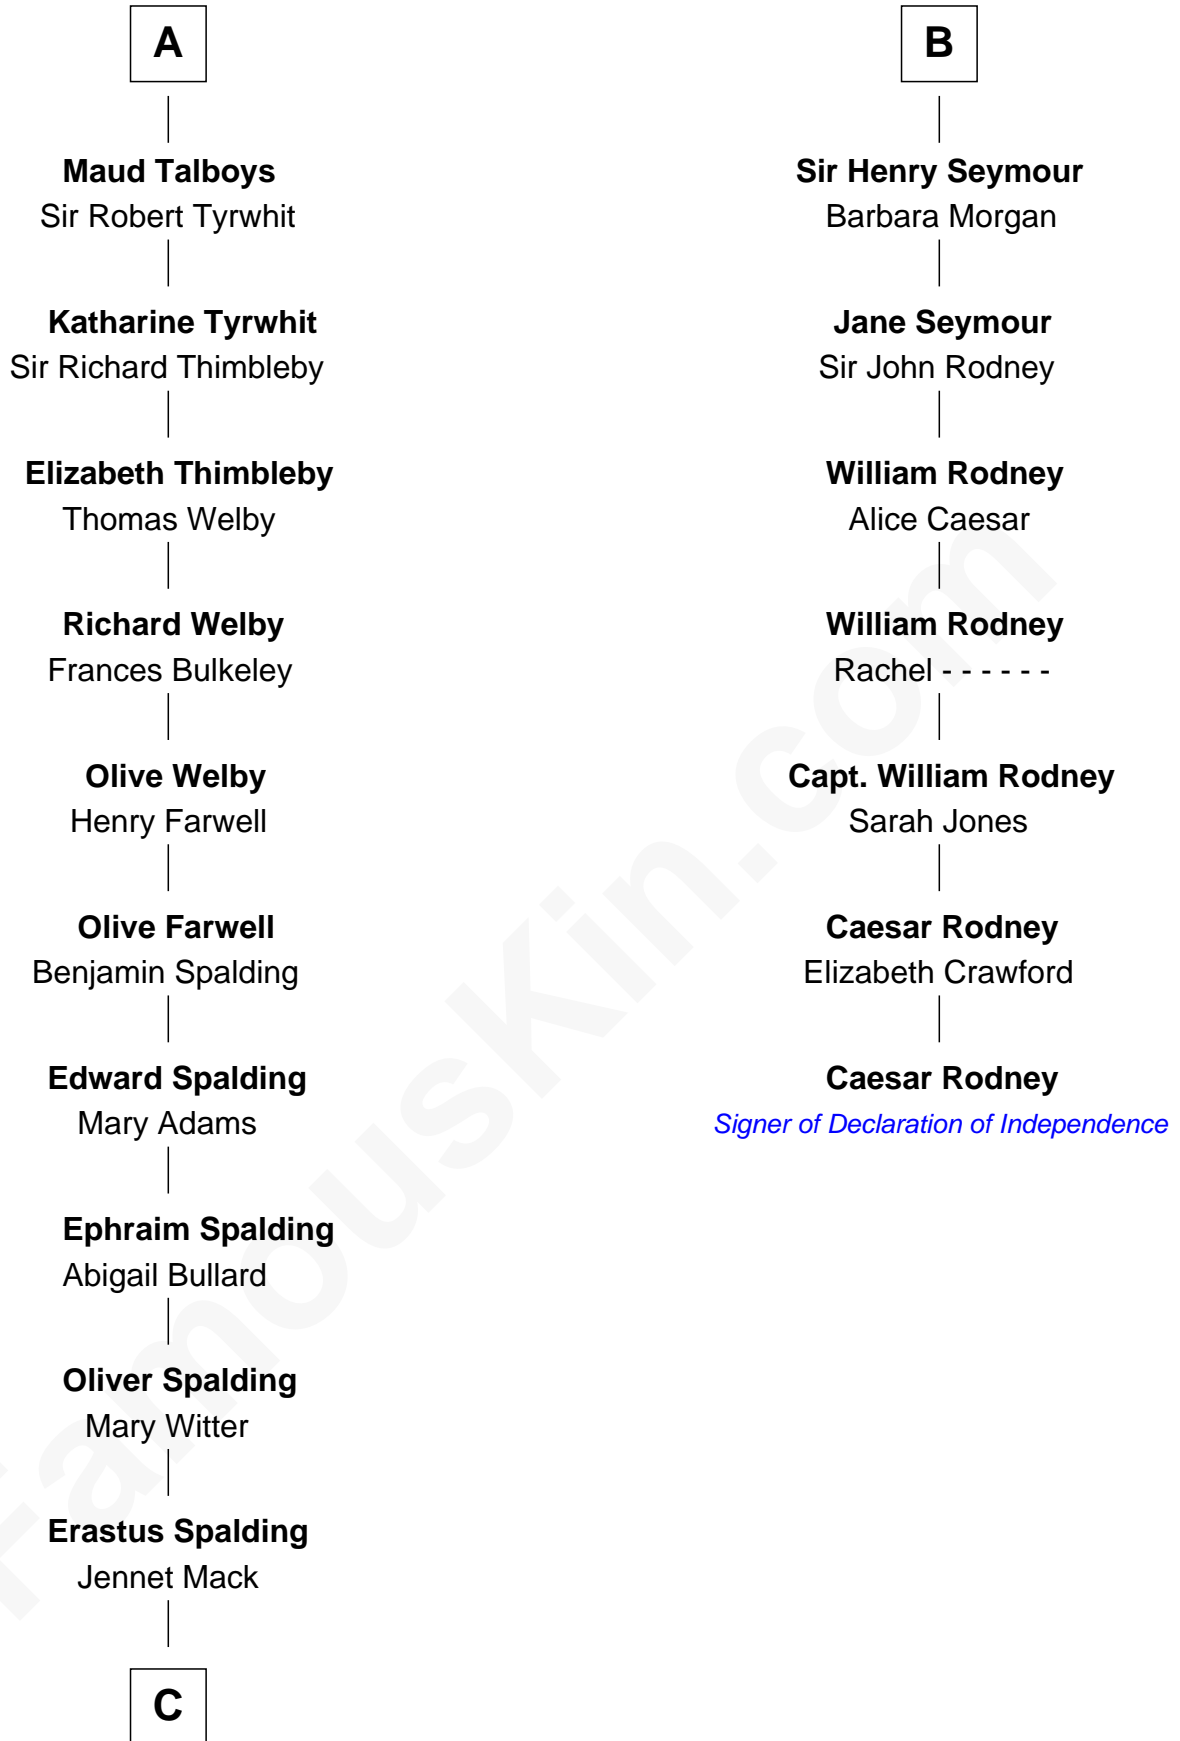

**FamousKin.com**  
**Relationship Chart of**  
**Katharine Hepburn**  
*Movie Actress*

13th cousin 7 times removed of

**Caesar Rodney**  
*Signer of the Declaration of Independence*

**C**

—  
**Martha Ann Spalding**  
Leman Benton Garlinghouse

—  
**Caroline Garlinghouse**  
Alfred Augustus Houghton

—  
**Katharine Martha Houghton**  
Thomas Norval Hepburn

—  
**Katharine Hepburn**  
*Movie Actress*

FamousKin.com