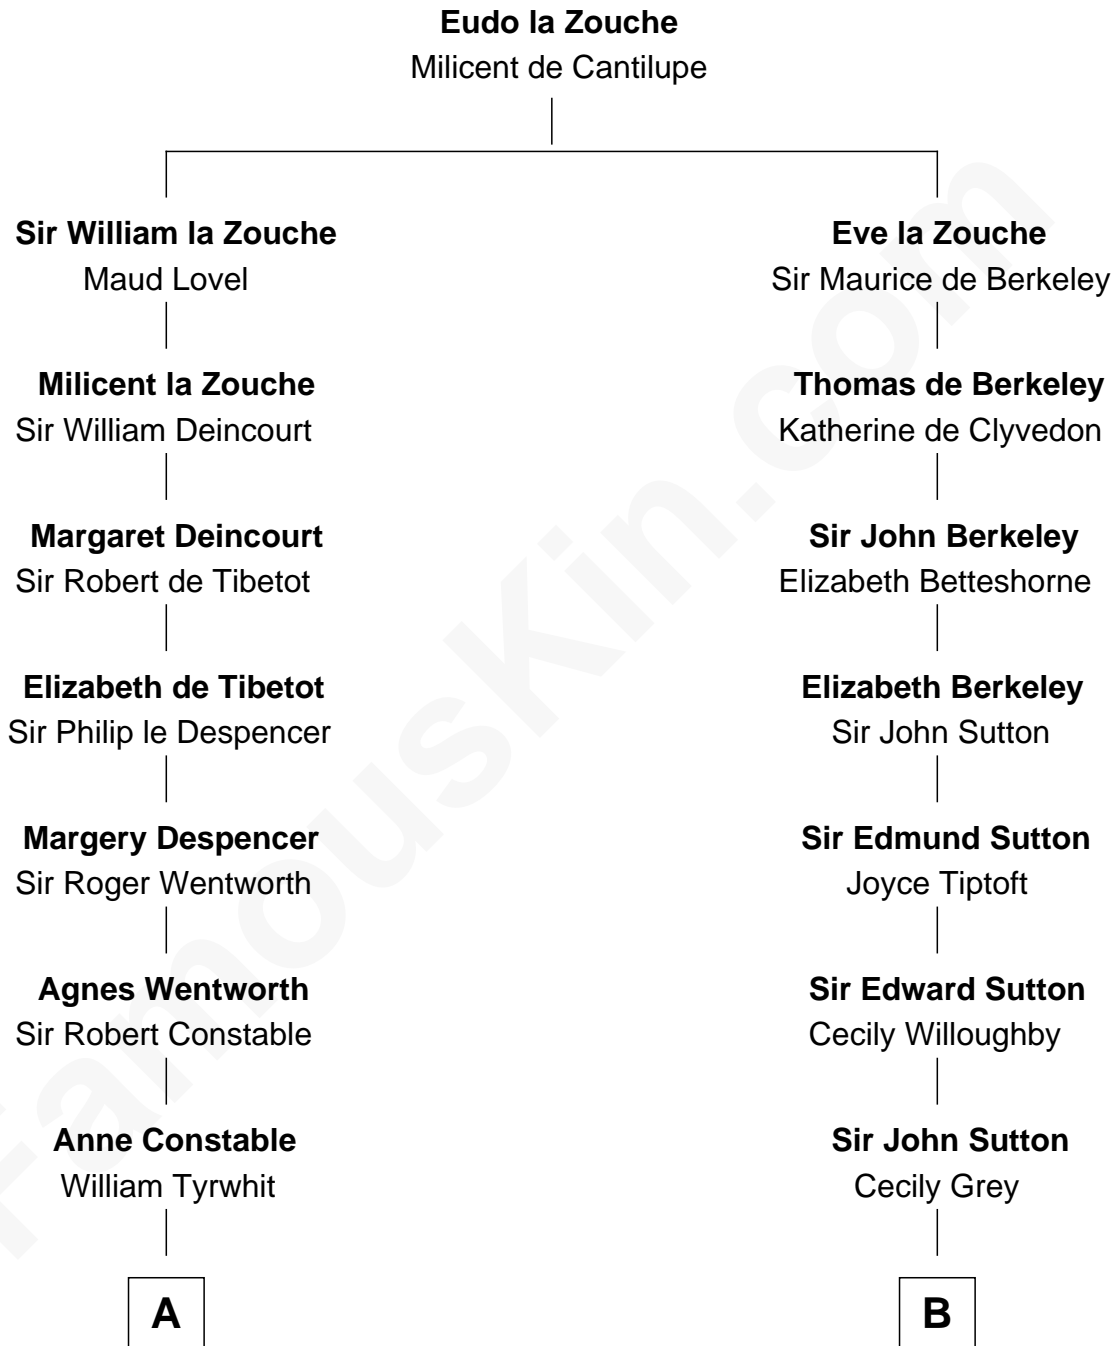

## Relationship Chart of

### Katharine Hepburn

Movie Actress

17th cousin 3 times removed of

### Colonel Robert Gould Shaw

U.S. Civil War leader of film "Glory" fame

**C**

—  
**Martha Ann Spalding**  
Leman Benton Garlinghouse

—  
**Caroline Garlinghouse**  
Alfred Augustus Houghton

—  
**Katharine Martha Houghton**  
Thomas Norval Hepburn