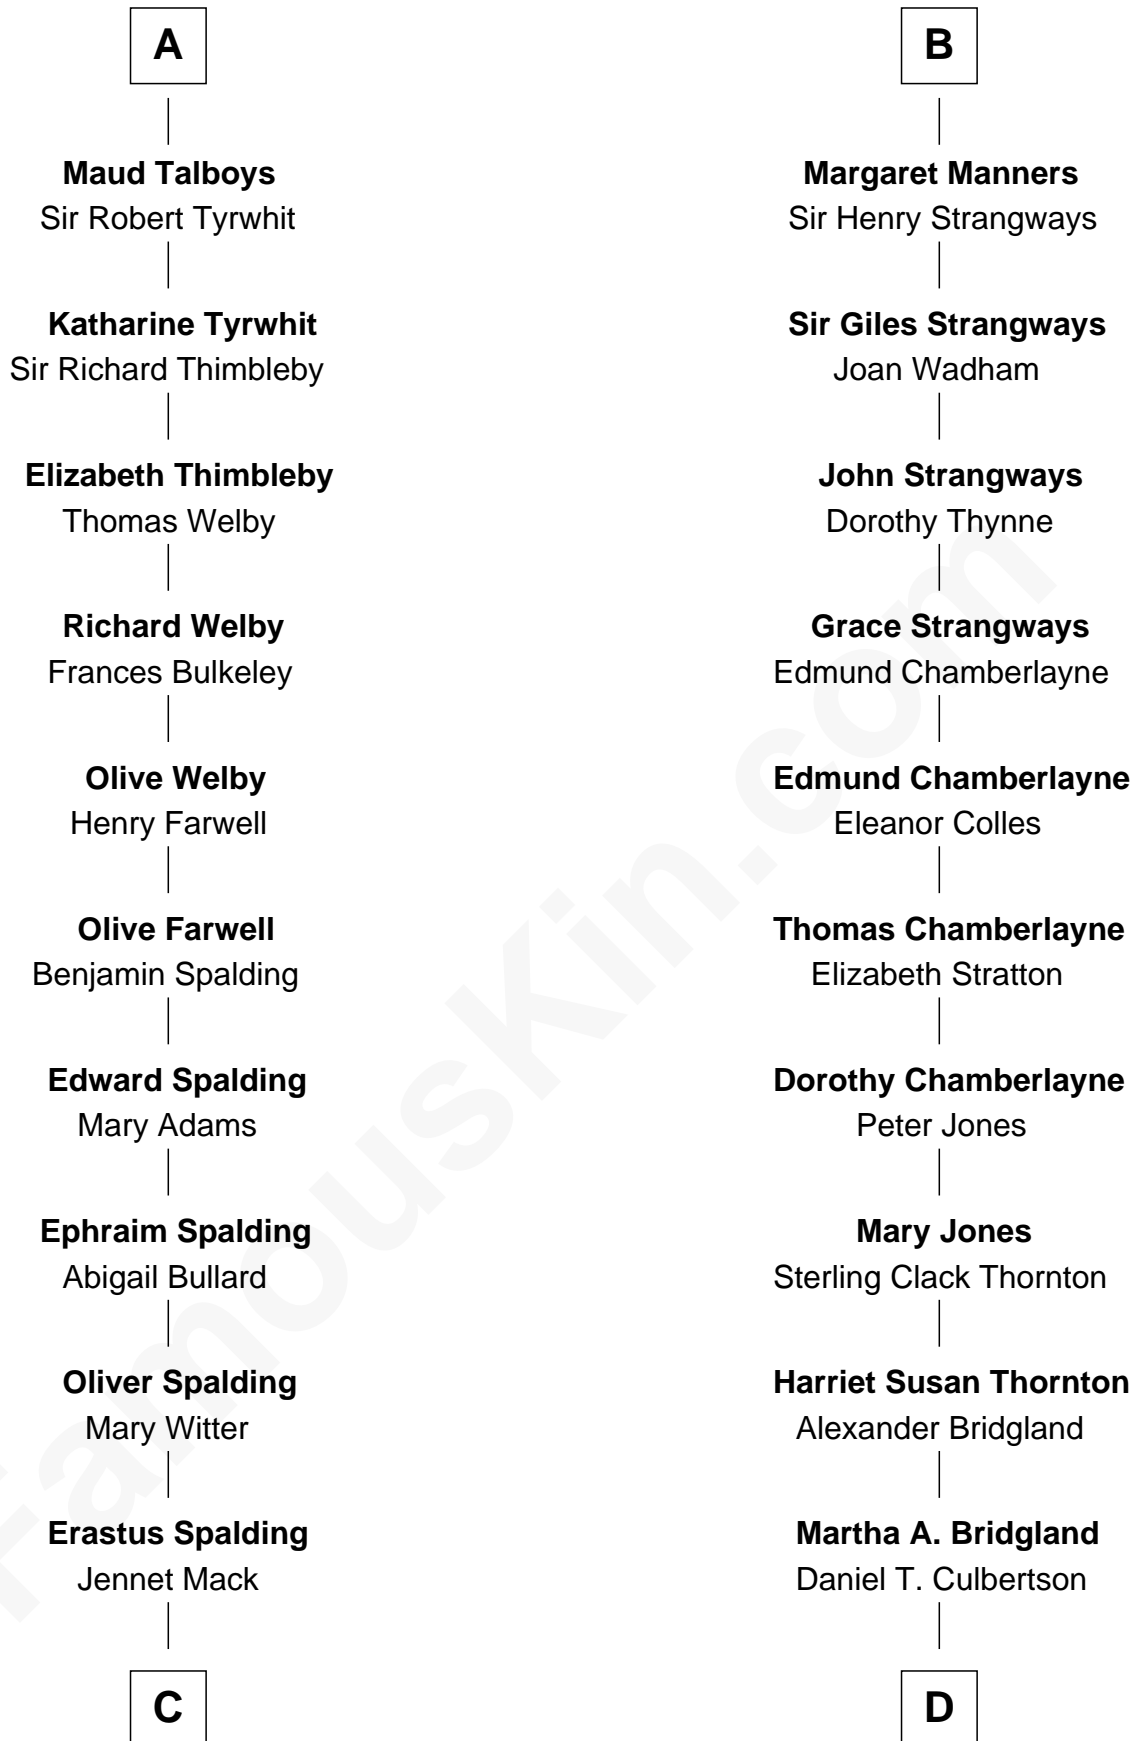

**FamousKin.com**  
**Relationship Chart of**  
**Katharine Hepburn**  
*Movie Actress*

19th cousin 1 time removed of  
**Steve McQueen**  
*Movie Actor*

**C**

**Martha Ann Spalding**  
Leman Benton Garlinghouse

**Caroline Garlinghouse**  
Alfred Augustus Houghton

**Katharine Martha Houghton**  
Thomas Norval Hepburn

**Katharine Hepburn**  
*Movie Actress*

**D**

**Caroline Myrtle Culbertson**  
Lewis D. McQueen

**William Terence McQueen**  
Julian Crawford