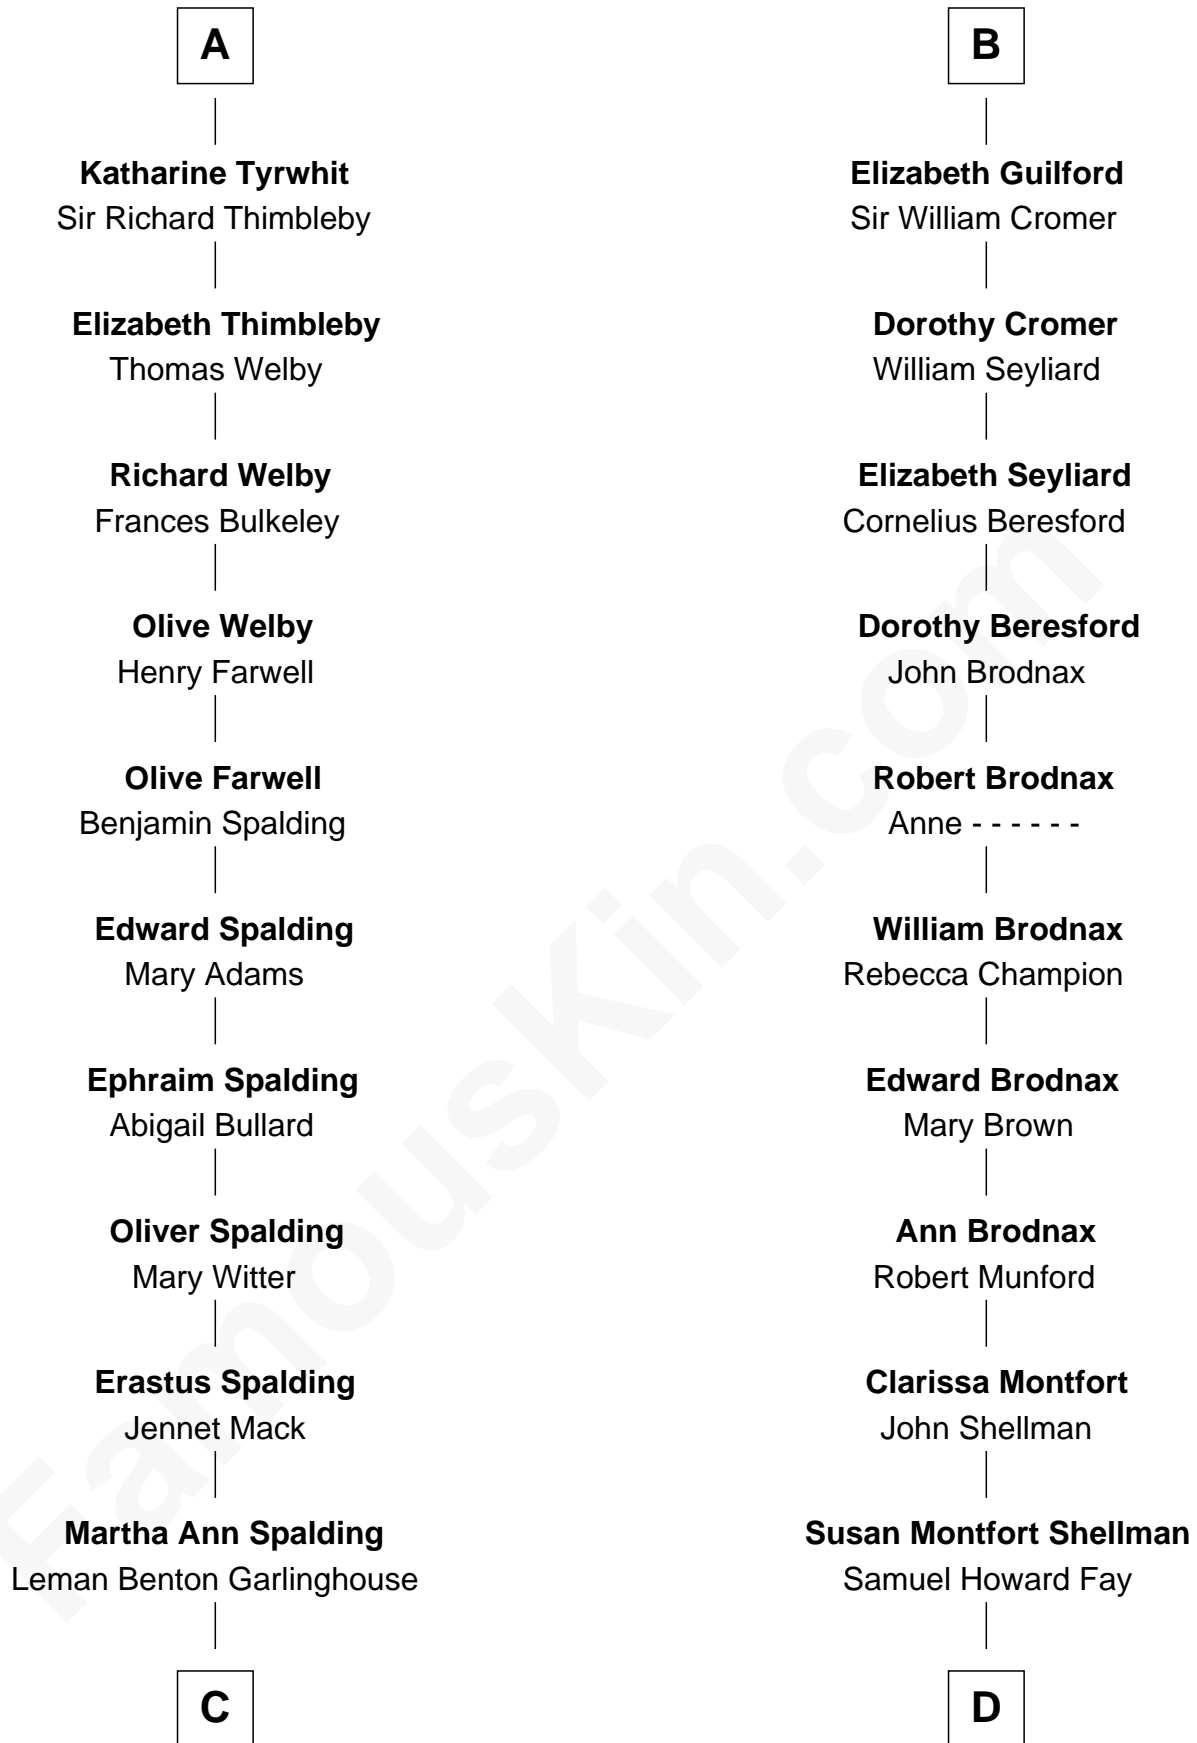

**FamousKin.com**  
**Relationship Chart of**  
**Katharine Hepburn**  
*Movie Actress*

19th cousin 2 times removed of

**George W. Bush**  
*43rd U.S. President*

**Sir Robert de Holland**  
 Maude la Zouche

**C**

**Caroline Garlinghouse**  
Alfred Augustus Houghton

**Katharine Martha Houghton**  
Thomas Norval Hepburn

**Katharine Hepburn**  
*Movie Actress*

**D**

**Harriet Eleanor Fay**  
Rev. James Smith Bush

**Samuel Prescott Bush**  
Flora Sheldon

**Prescott Sheldon Bush**  
Dorothy Wear Walker

**George Herbert Walker Bush**  
Barbara Pierce

**George W. Bush**  
*43rd U.S. President*