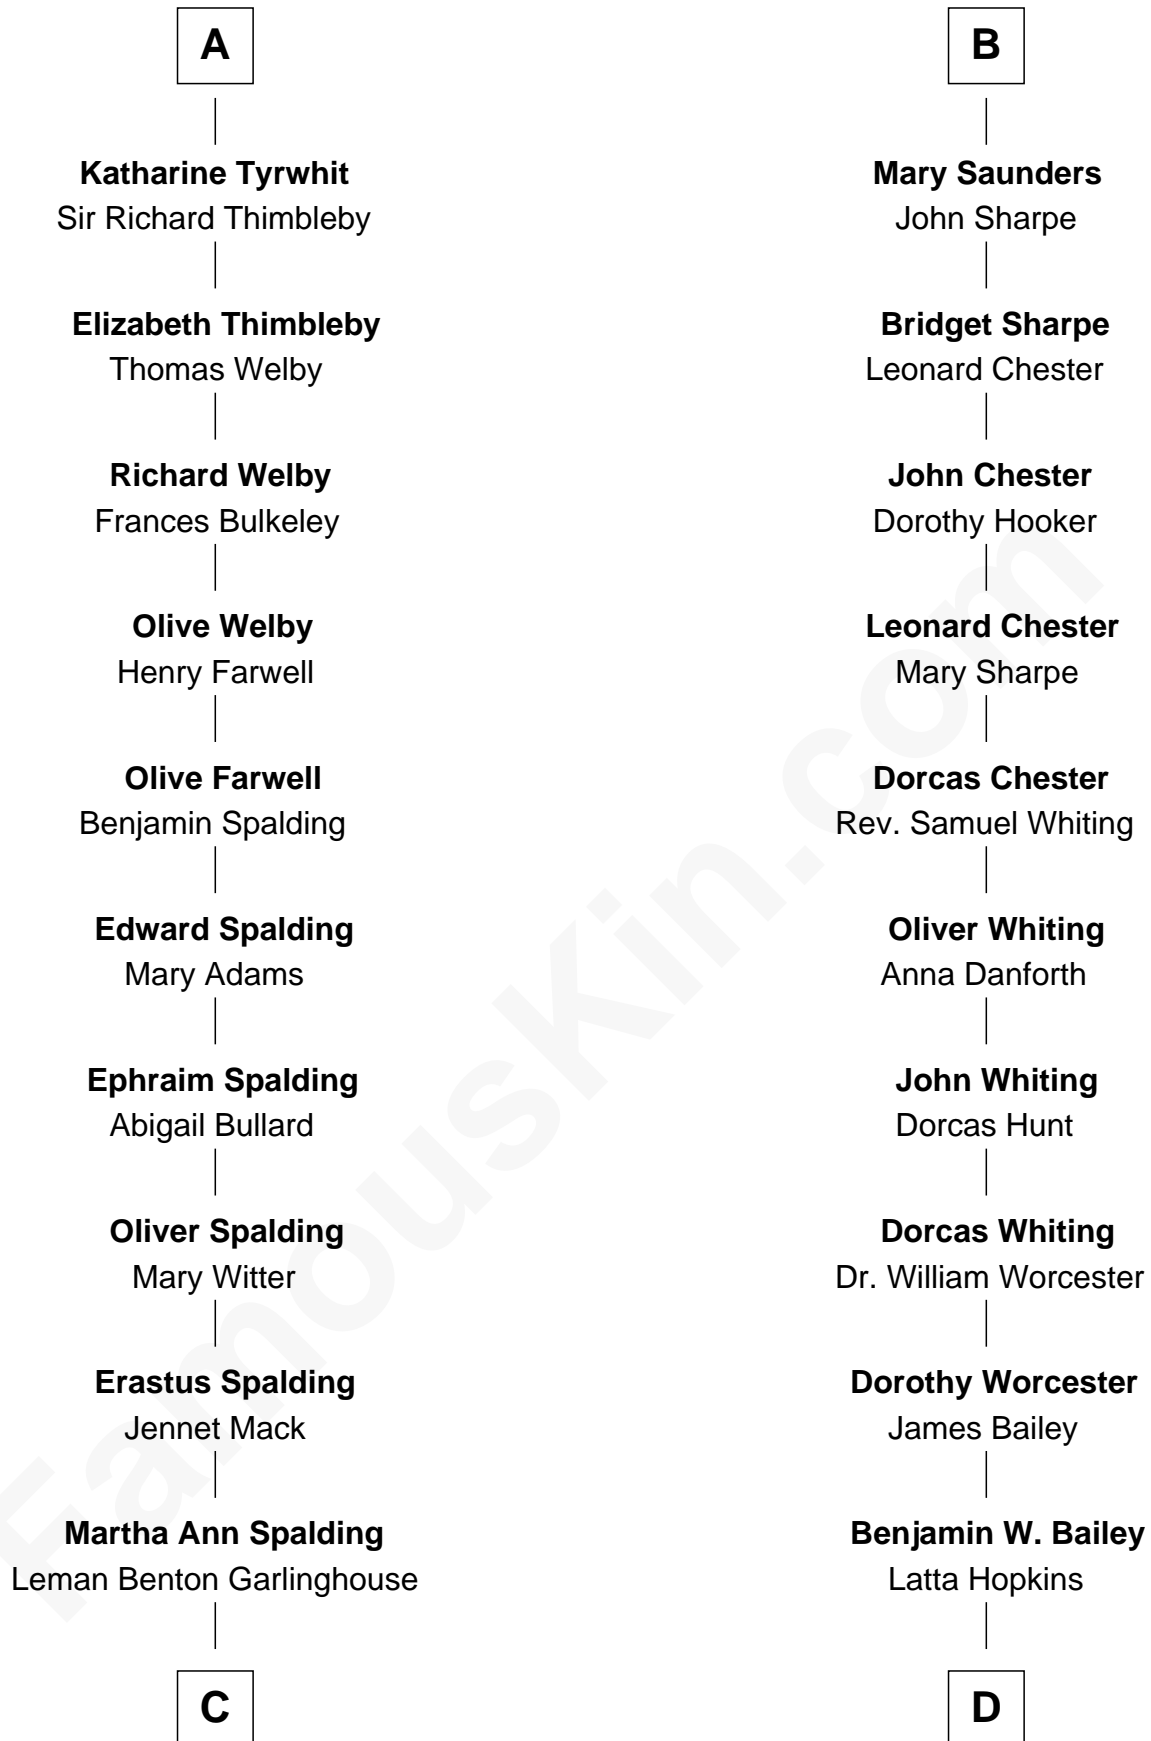

FamousKin.com

Relationship Chart of

Katharine Hepburn

Movie Actress

19th cousin 1 time removed of

Bette Davis

Movie Actress

Sir William de Boteler

Alice de Boteler

Sir Nicholas Longford

Alice Longford

William FitzHerbert

Henry FitzHerbert

----- Downes

Nicholas FitzHerbert

Alice Booth

Joan FitzHerbert

John Cotton

Margaret Cotton

Richard Belgrave

Dorothy Belgrave

William Saunders

B

C

Caroline Garlinghouse
Alfred Augustus Houghton

Katharine Martha Houghton
Thomas Norval Hepburn

Katharine Hepburn
Movie Actress

D

Harriet Jane Bailey
Charles Otis Thompson

Harriet Eugenia Thompson
William Aaron Favor