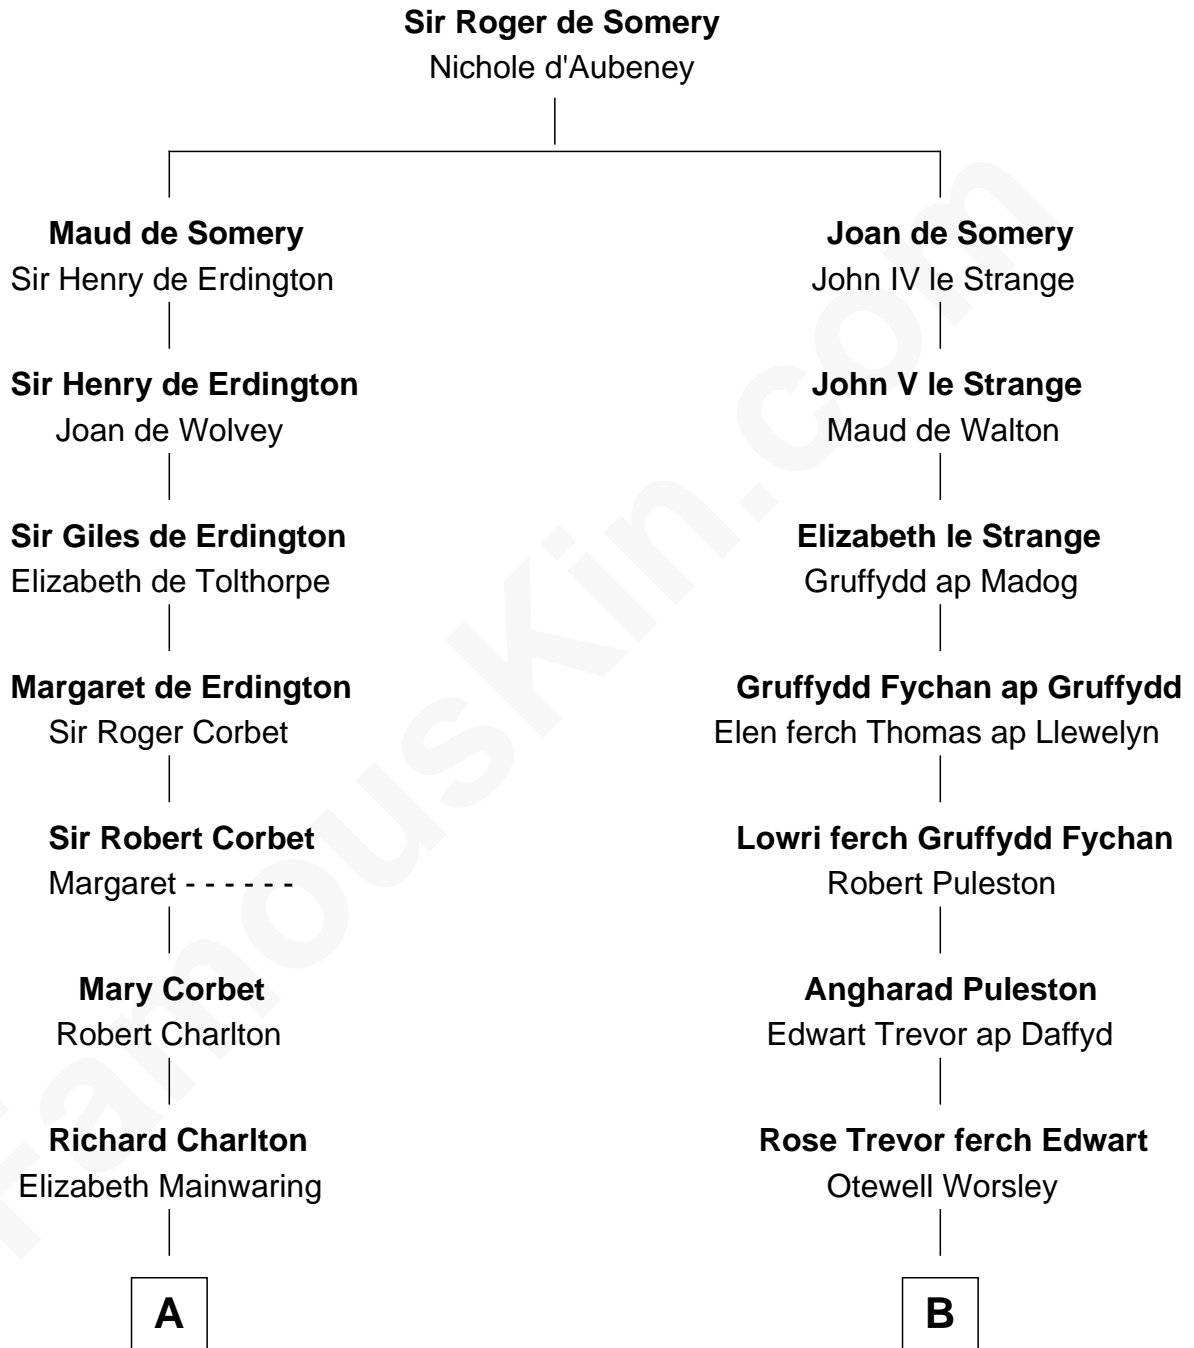

**FamousKin.com**  
**Relationship Chart of**  
**Katharine Hepburn**  
*Movie Actress*

18th cousin 2 times removed of  
**Eliphalet Remington**  
*Founder of Remington Arms Company*

**C**

**Martha Ann Spalding**  
Leman Benton Garlinghouse

**Caroline Garlinghouse**  
Alfred Augustus Houghton

**Katharine Martha Houghton**  
Thomas Norval Hepburn

**Katharine Hepburn**  
*Movie Actress*

**D**

**Elizabeth Kilbourn**  
Eliphalet Remington

**Eliphalet Remington**  
*Founder of Remington Arms Company*