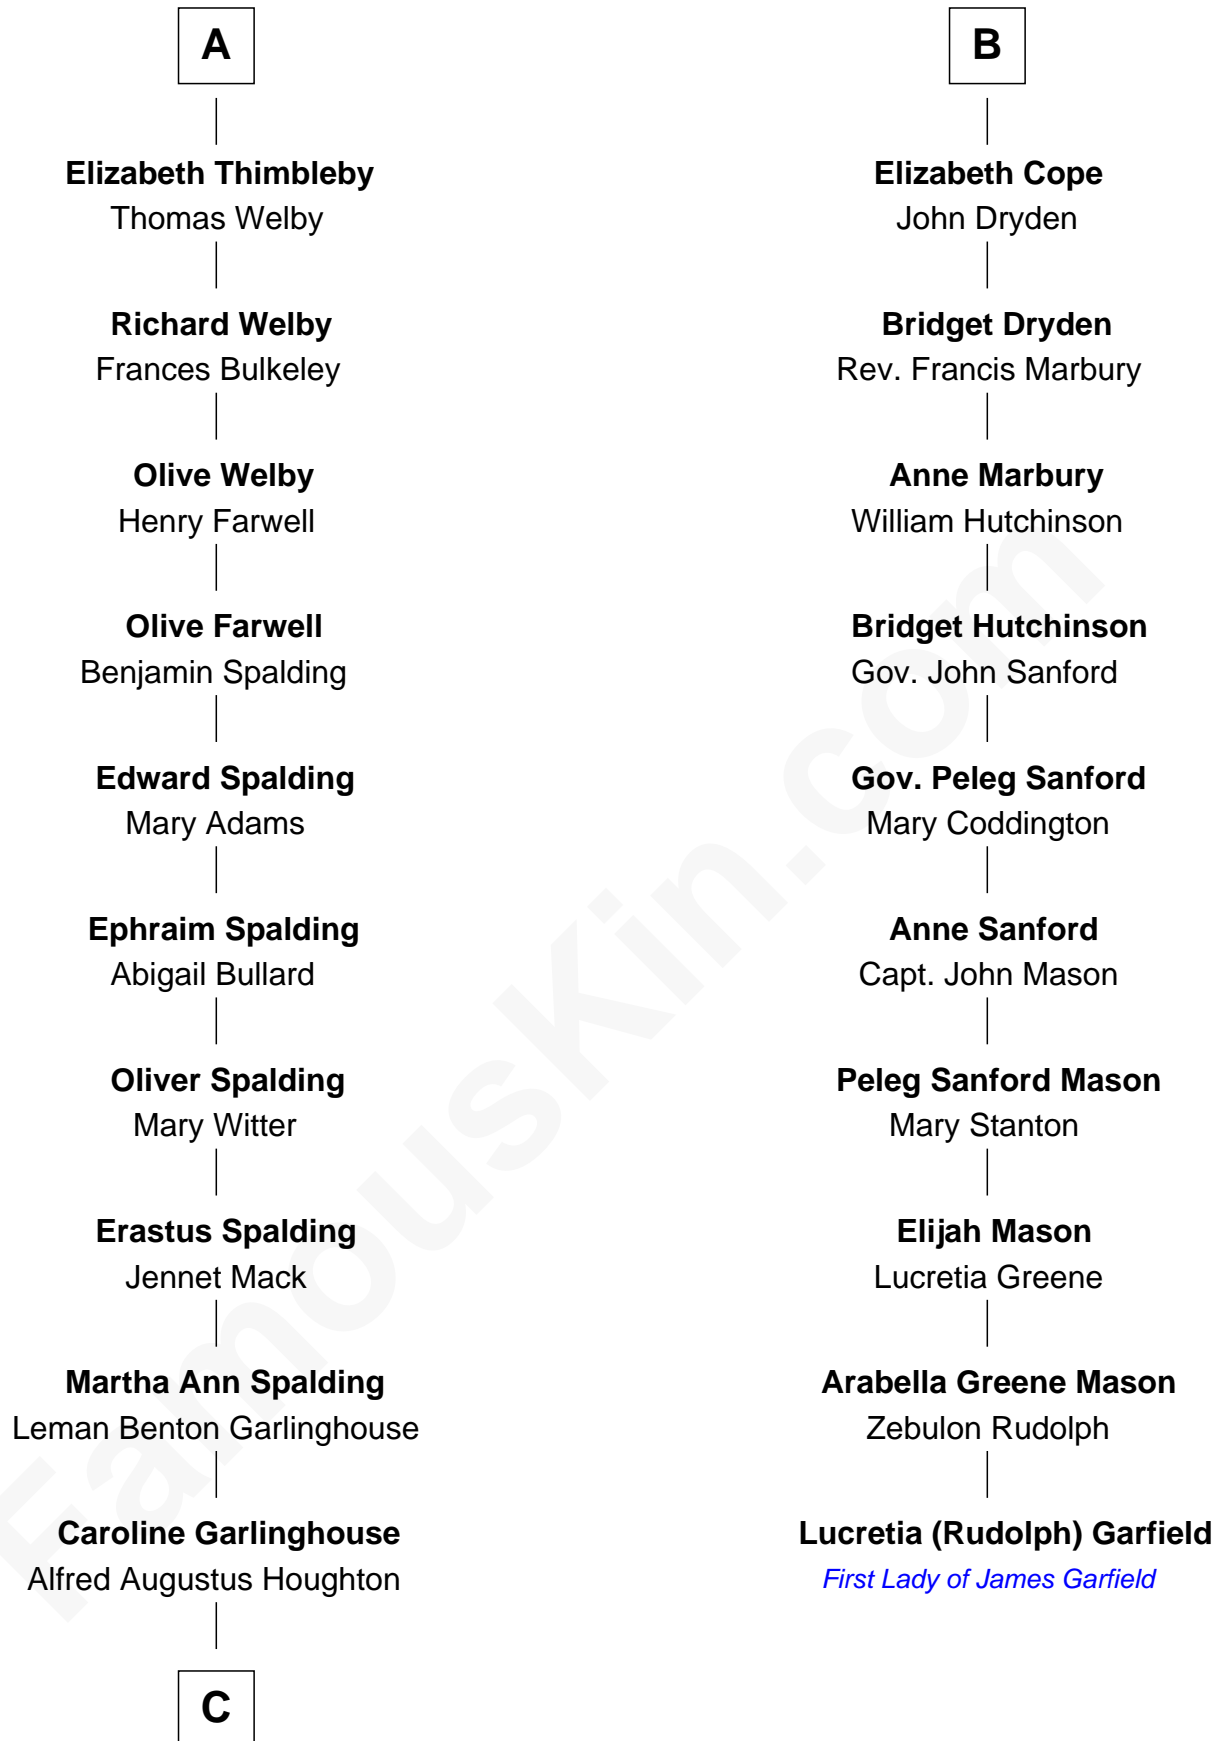

FamousKin.com
Relationship Chart of
Katharine Hepburn
Movie Actress

16th cousin 2 times removed of
Lucretia (Rudolph) Garfield
First Lady of President James Garfield

C

|
Katharine Martha Houghton

Thomas Norval Hepburn

|
Katharine Hepburn

Movie Actress

FamousKin.com