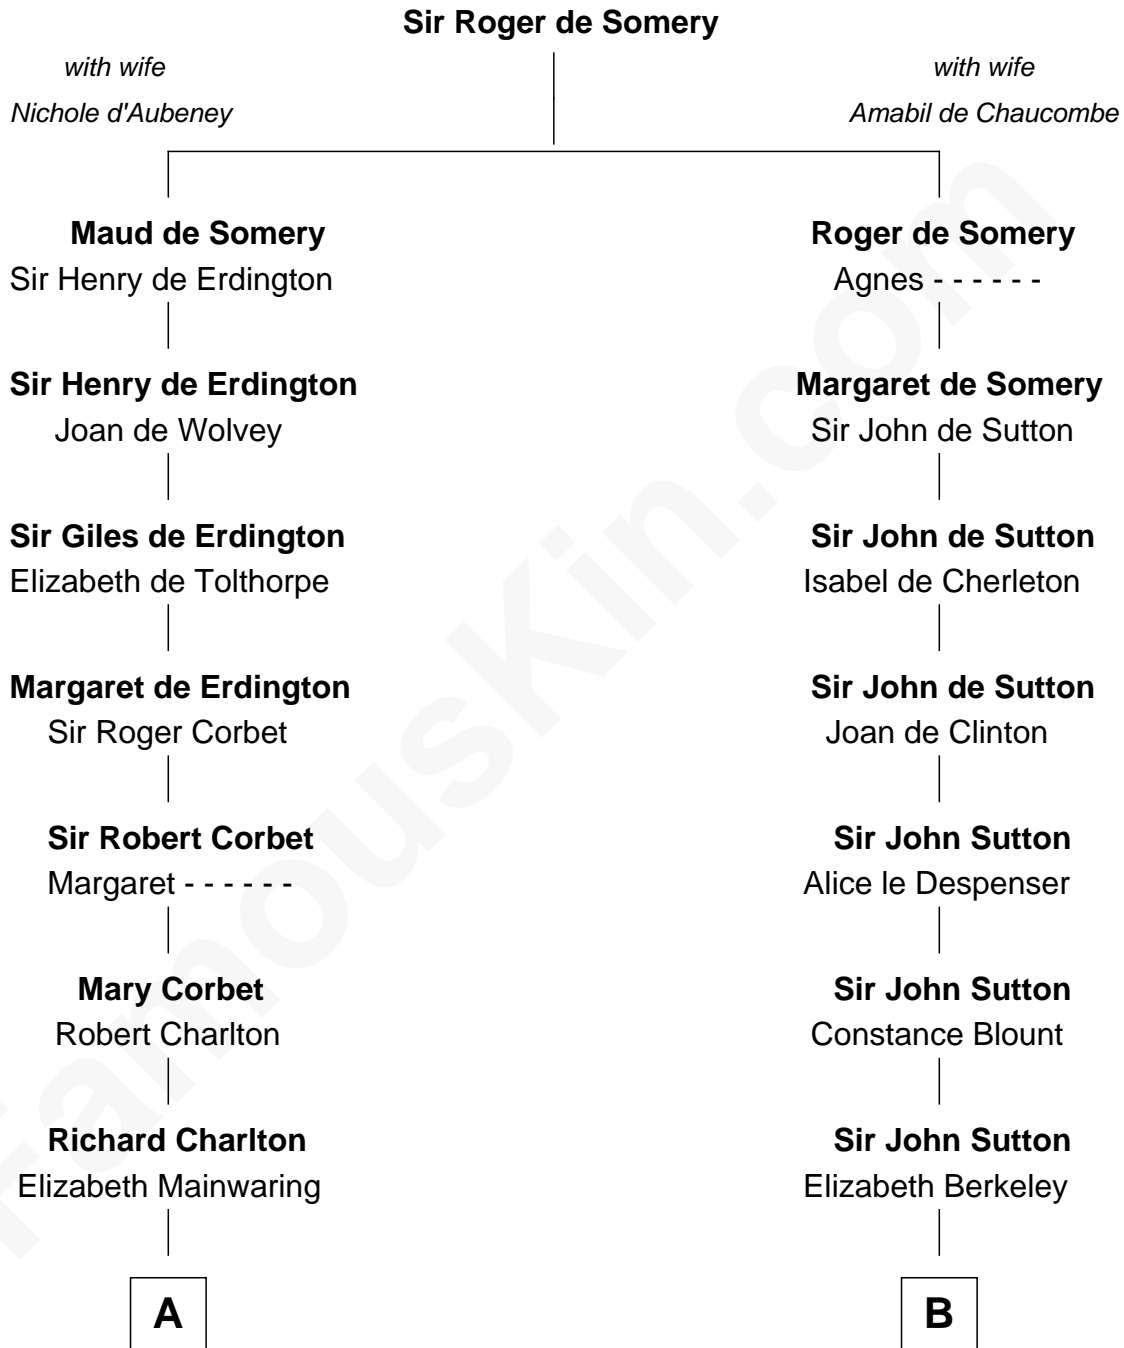

FamousKin.com
Relationship Chart of
Katharine Hepburn
Movie Actress

17th cousin 3 times removed of
George Mason
Father of the U.S. Bill of Rights

C

—
Martha Ann Spalding
Leman Benton Garlinghouse

—
Caroline Garlinghouse
Alfred Augustus Houghton

—
Katharine Martha Houghton
Thomas Norval Hepburn

—
Katharine Hepburn
Movie Actress

FamousKin.com