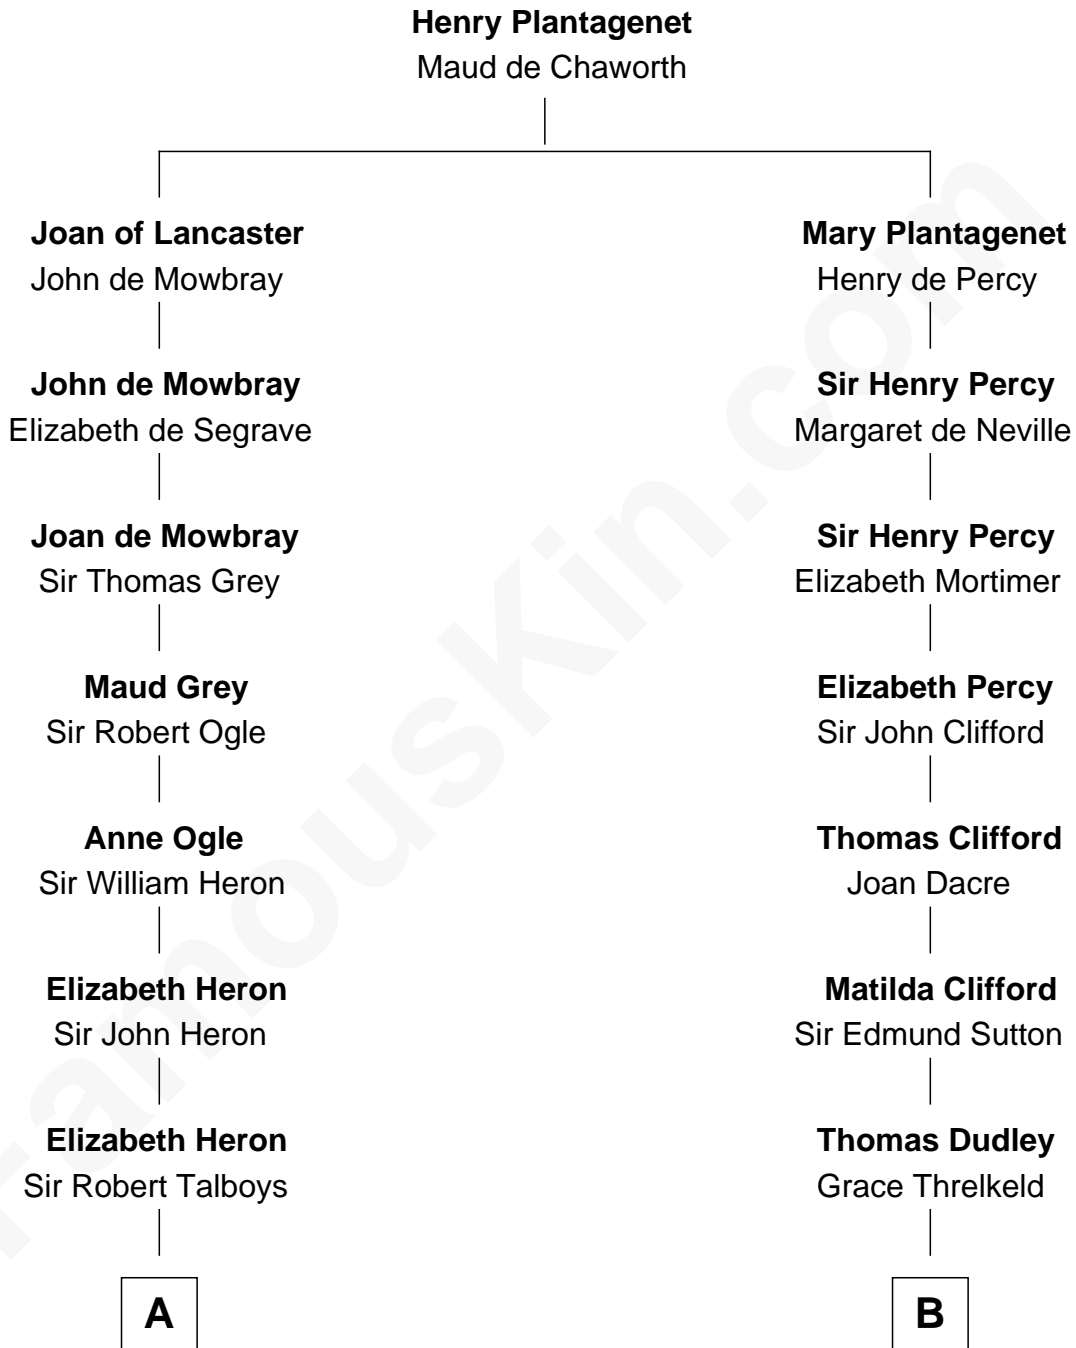

FamousKin.com
Relationship Chart of
Katharine Hepburn
Movie Actress

15th cousin 5 times removed of
George Mason
Father of the U.S. Bill of Rights

C

—
Martha Ann Spalding
Leman Benton Garlinghouse

—
Caroline Garlinghouse
Alfred Augustus Houghton

—
Katharine Martha Houghton
Thomas Norval Hepburn

—
Katharine Hepburn
Movie Actress

FamousKin.com