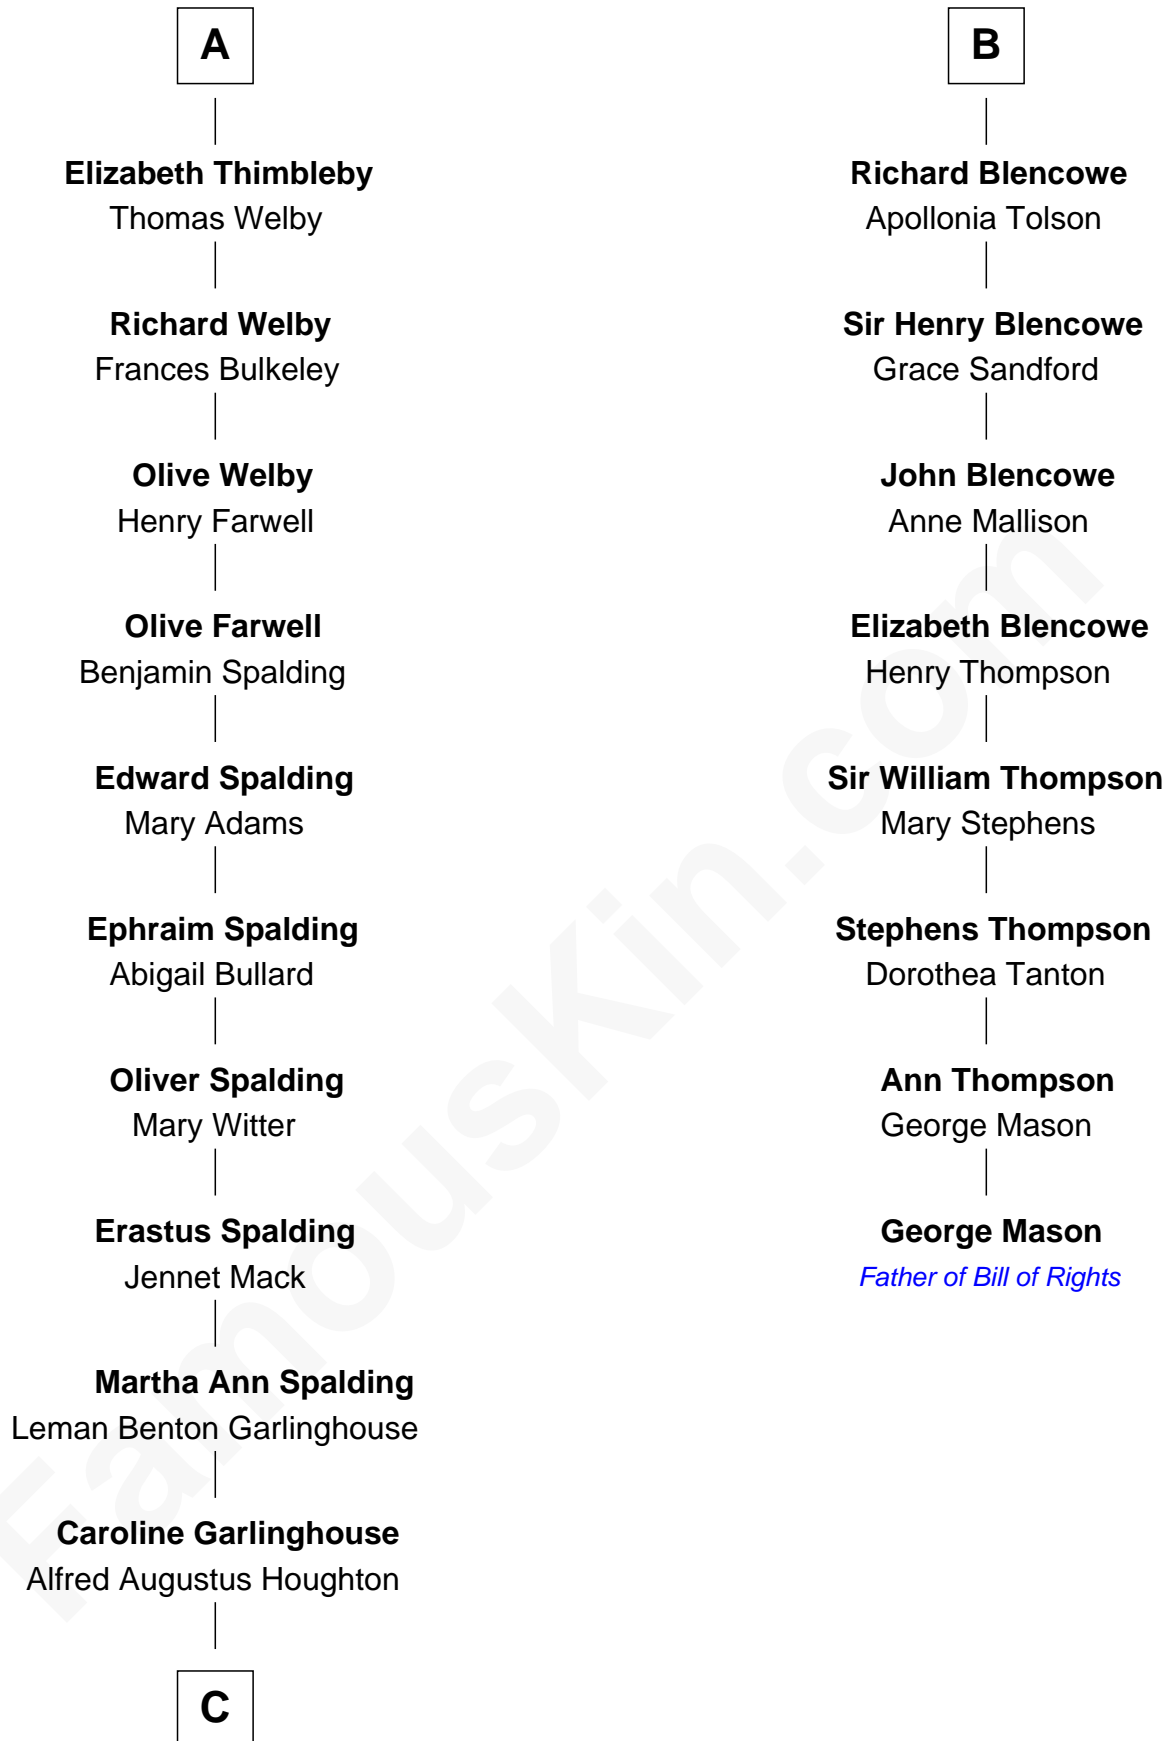

FamousKin.com
Relationship Chart of
Katharine Hepburn
Movie Actress

14th cousin 4 times removed of
George Mason
Father of the U.S. Bill of Rights

C

|
Katharine Martha Houghton

Thomas Norval Hepburn

|
Katharine Hepburn