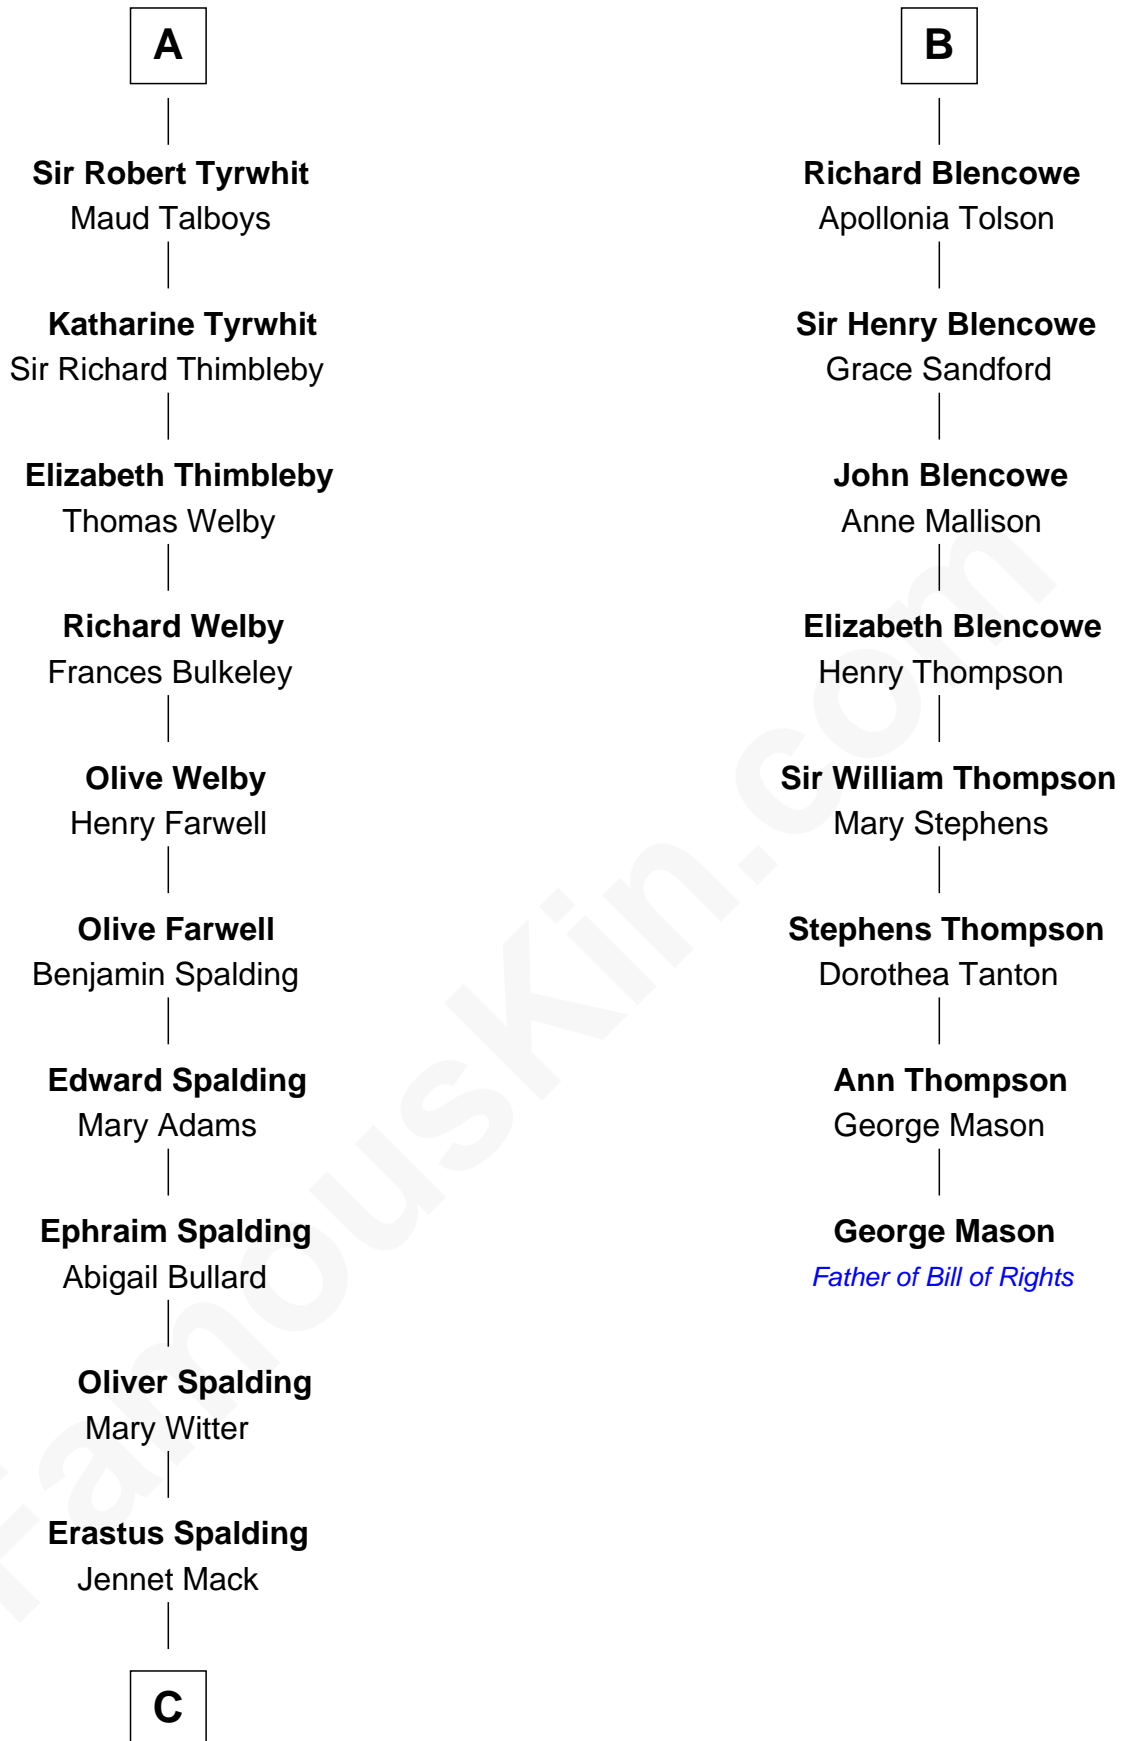

**FamousKin.com**  
**Relationship Chart of**  
**Katharine Hepburn**  
*Movie Actress*

**14th cousin 6 times removed of**  
**George Mason**  
*Father of the U.S. Bill of Rights*

**C**

—  
**Martha Ann Spalding**  
Leman Benton Garlinghouse

—  
**Caroline Garlinghouse**  
Alfred Augustus Houghton

—  
**Katharine Martha Houghton**  
Thomas Norval Hepburn

—  
**Katharine Hepburn**  
*Movie Actress*

FamousKin.com