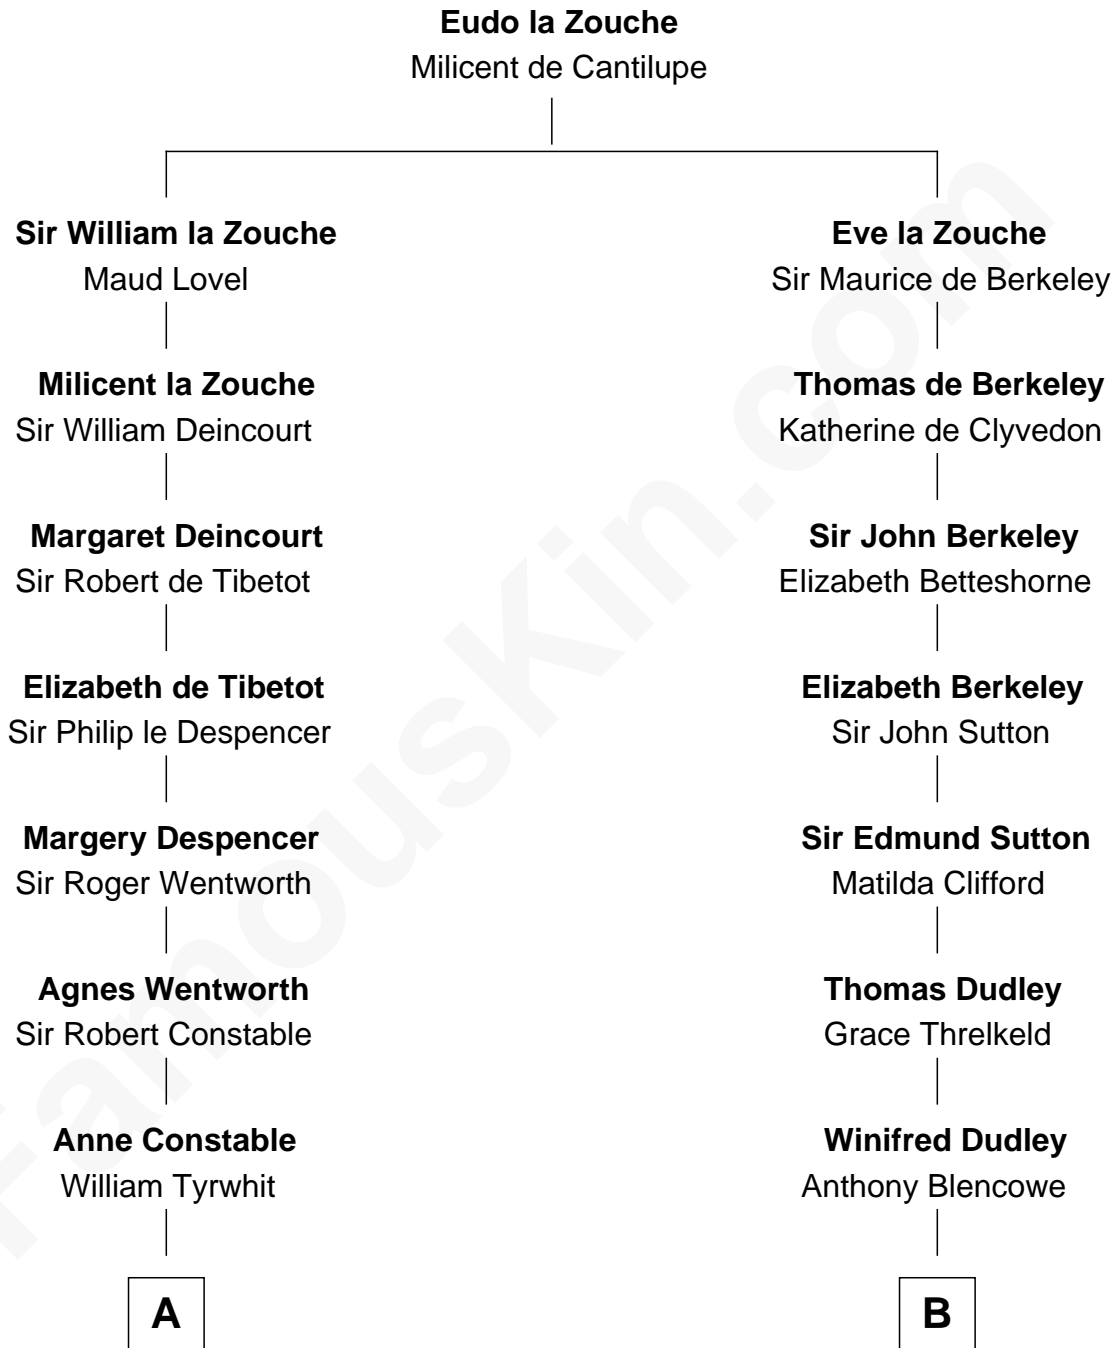

**FamousKin.com**  
**Relationship Chart of**  
**Katharine Hepburn**  
*Movie Actress*

**14th cousin 6 times removed of**  
**George Mason**  
*Father of the U.S. Bill of Rights*

**C**

—  
**Martha Ann Spalding**  
Leman Benton Garlinghouse

—  
**Caroline Garlinghouse**  
Alfred Augustus Houghton

—  
**Katharine Martha Houghton**  
Thomas Norval Hepburn

—  
**Katharine Hepburn**  
*Movie Actress*

FamousKin.com