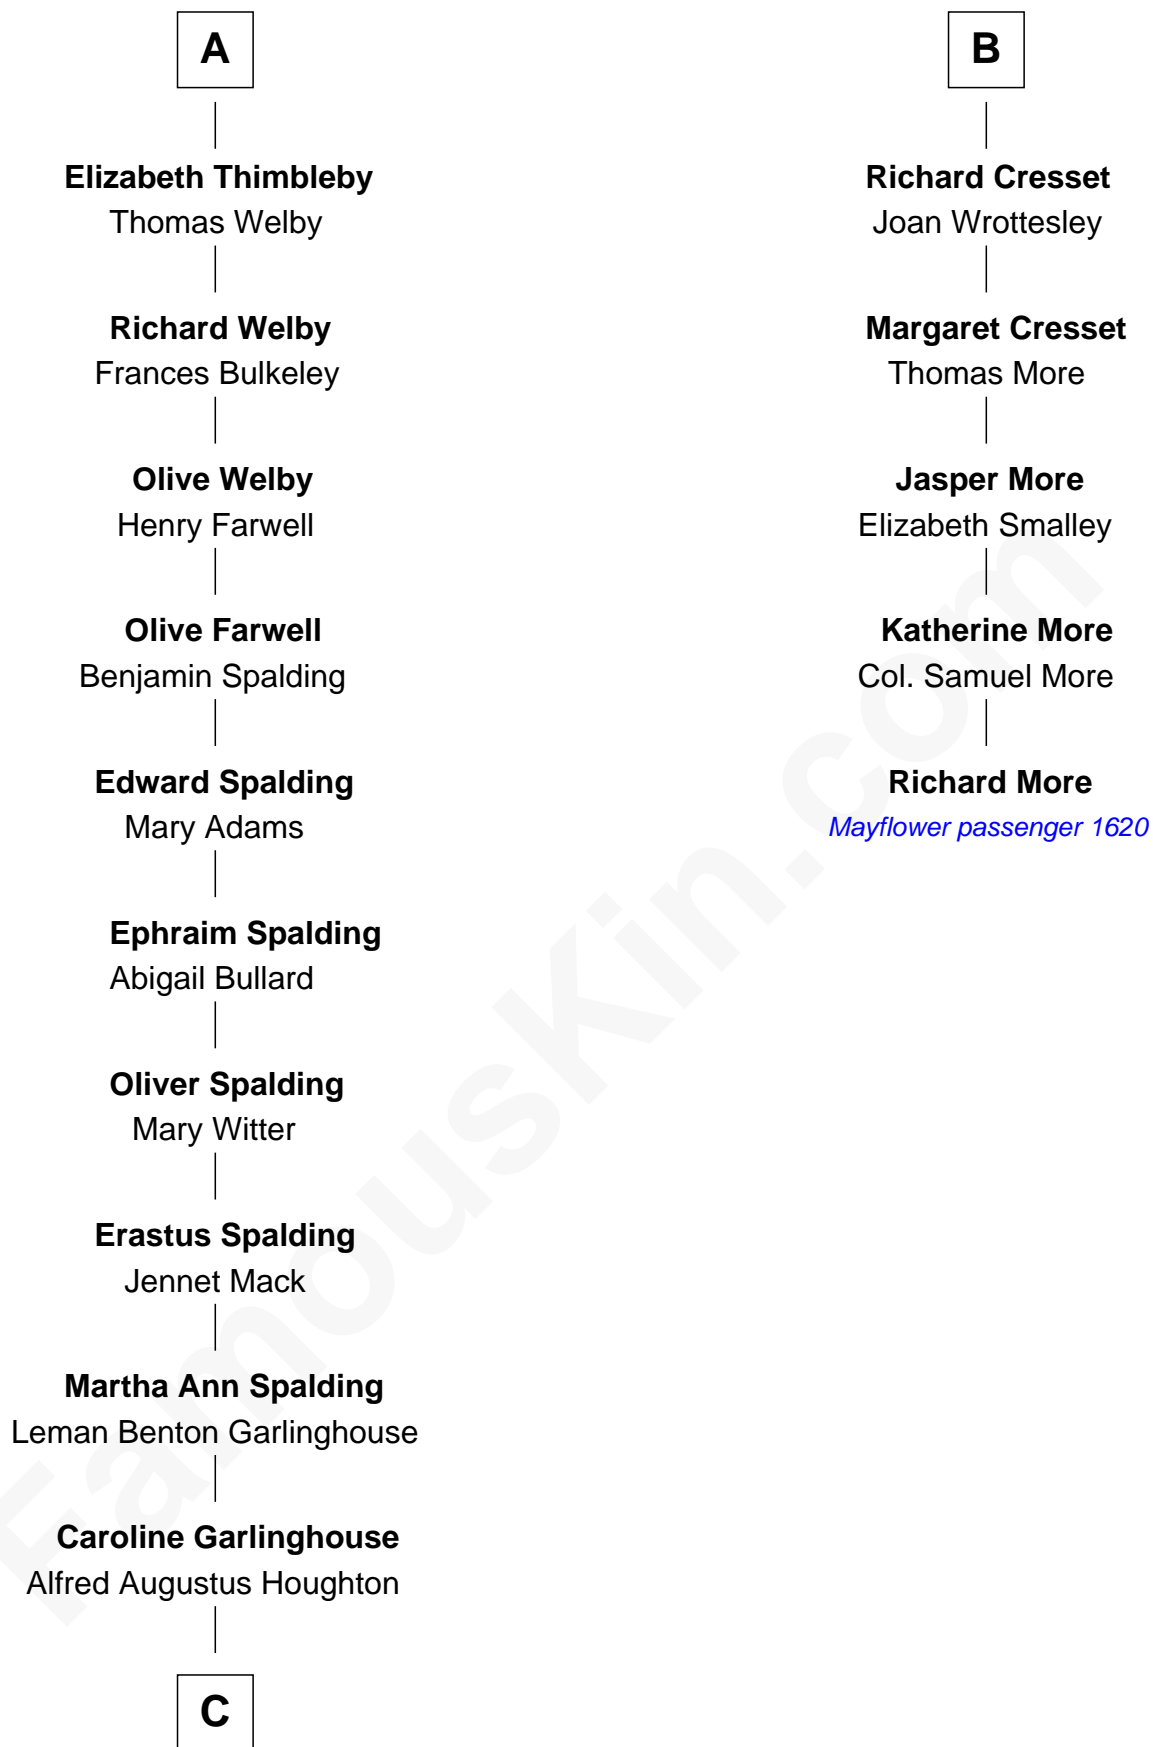

## Relationship Chart of

### Katharine Hepburn

Movie Actress

11th cousin 7 times removed of

**Richard More**

(c1614 - c1696) Mayflower passenger 1620

MAYFLOWER

C

|  
**Katharine Martha Houghton**

Thomas Norval Hepburn

|  
**Katharine Hepburn**

*Movie Actress*

FamousKin.com