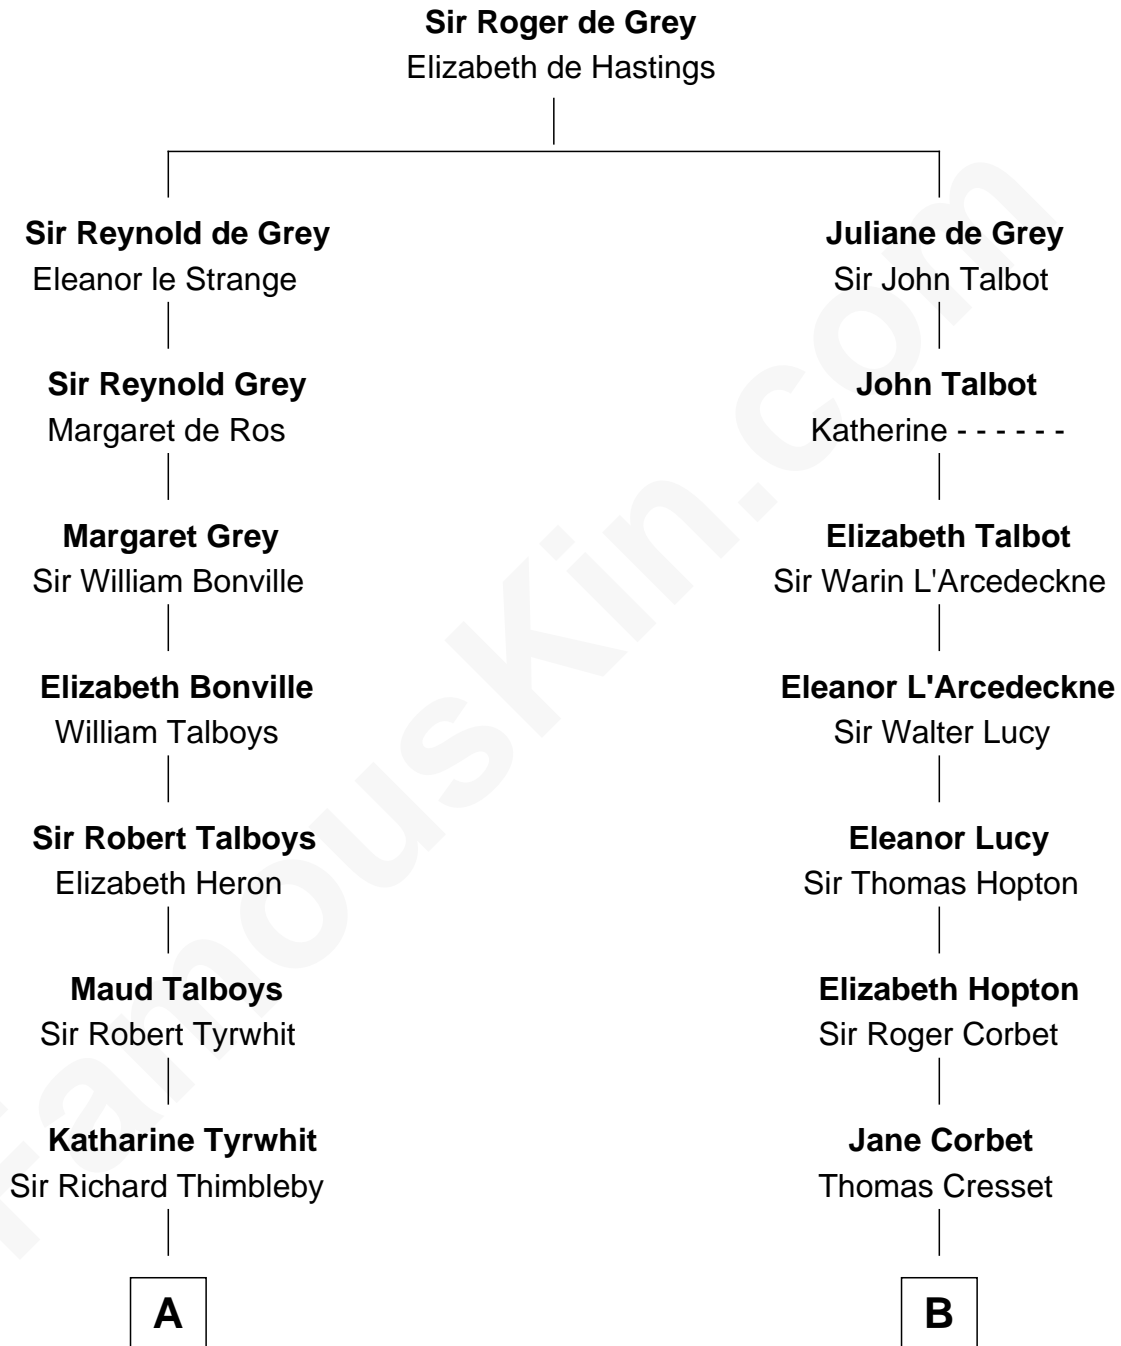

## Relationship Chart of

### Katharine Hepburn

Movie Actress

11th cousin 7 times removed of

**Richard More**

(c1614 - c1696) Mayflower passenger 1620

MAYFLOWER

C

|  
**Katharine Martha Houghton**