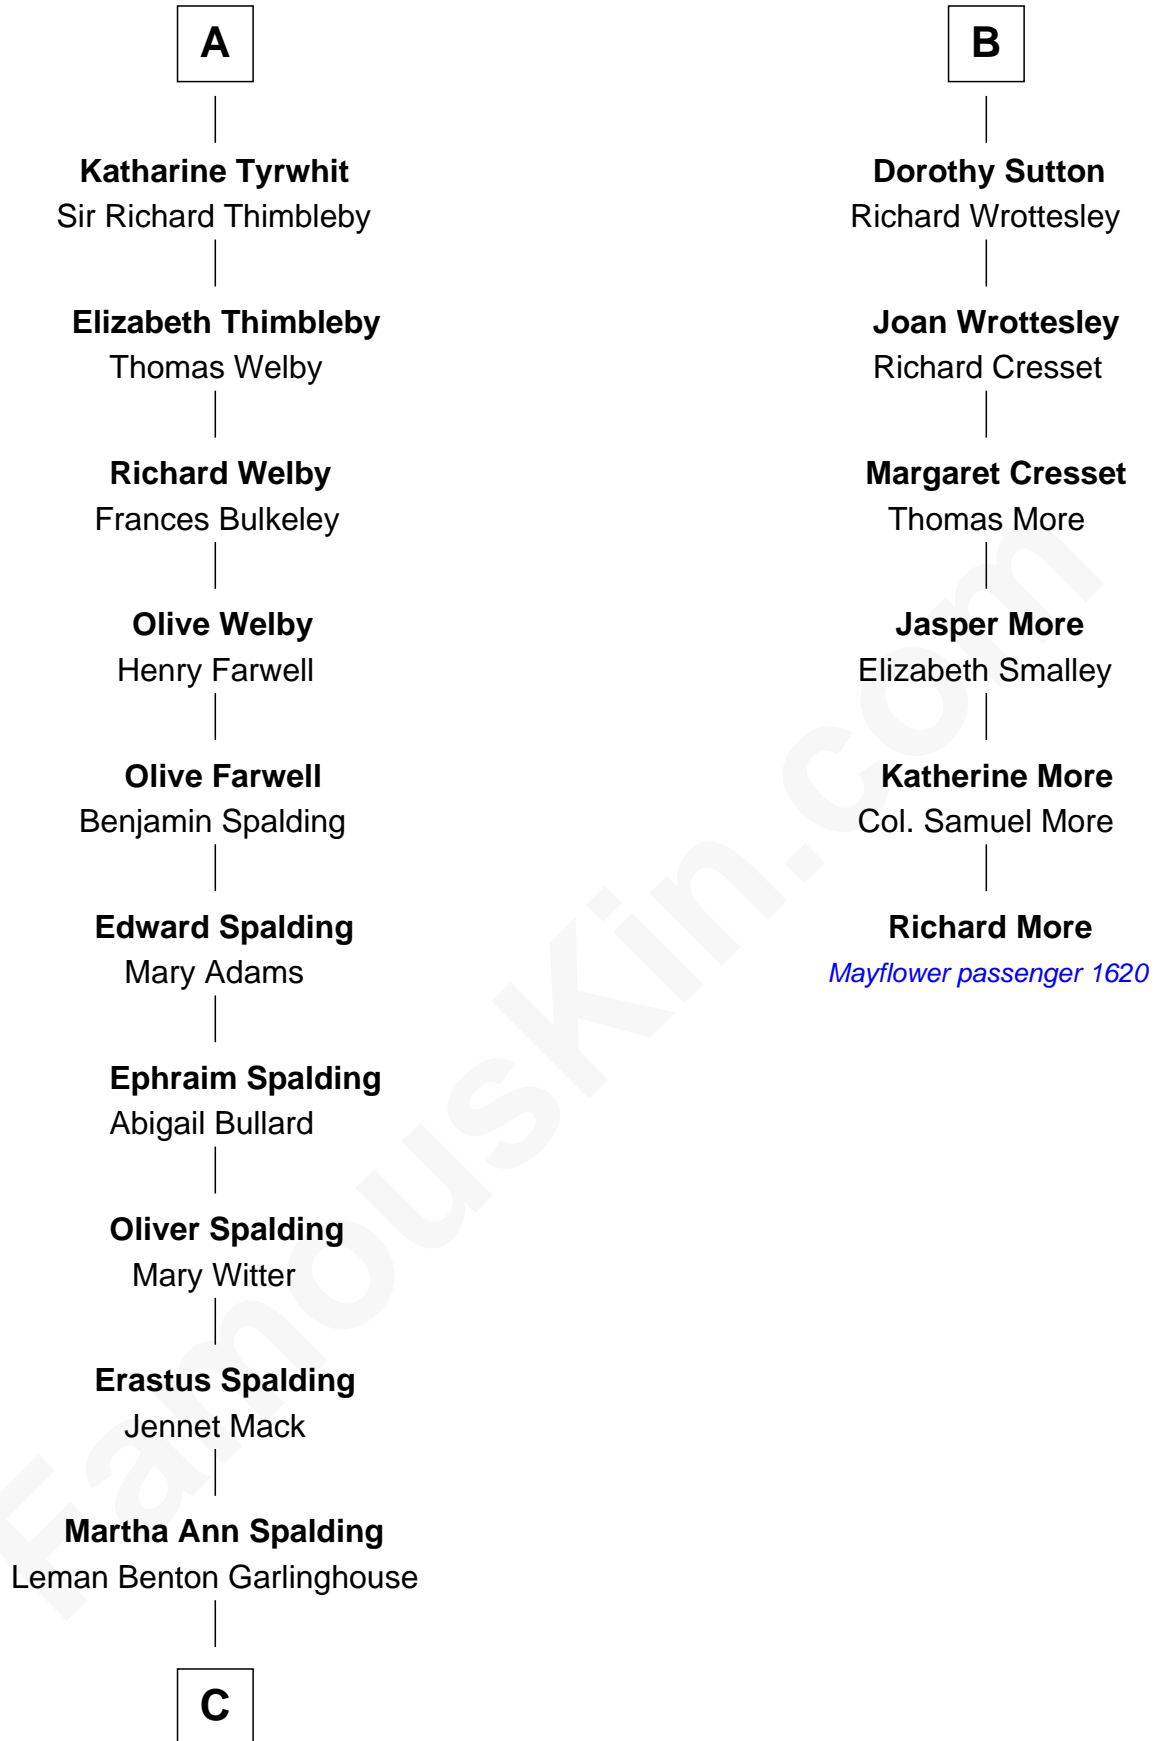

FamousKin.com

Relationship Chart of

Katharine Hepburn

Movie Actress

MAYFLOWER

12th cousin 7 times removed of

Richard More

(c1614 - c1696) Mayflower passenger 1620

Bartholomew de Badlesmere

Margaret de Clare

C

—
Caroline Garlinghouse
Alfred Augustus Houghton

—
Katharine Martha Houghton
Thomas Norval Hepburn

—
Katharine Hepburn
Movie Actress

FamousKin.com