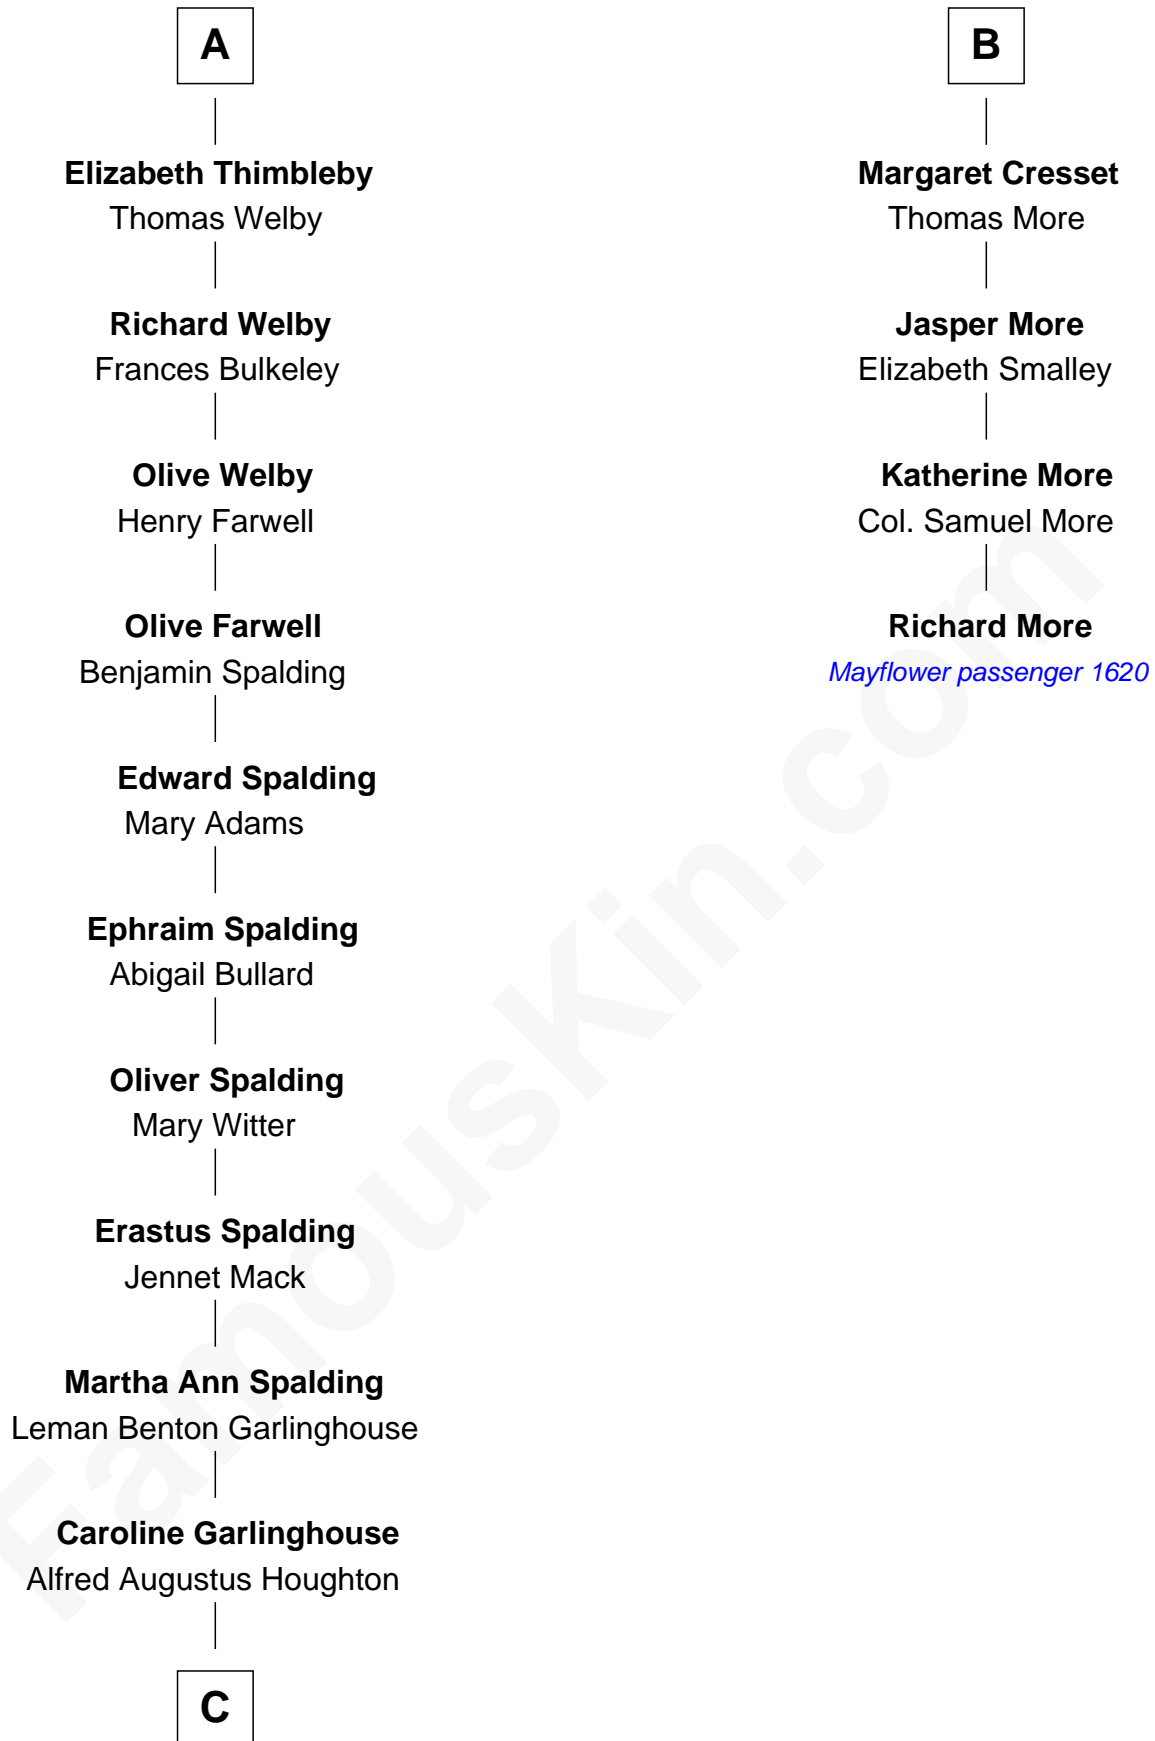

## Relationship Chart of

### Katharine Hepburn

Movie Actress

MAYFLOWER

10th cousin 8 times removed of

**Richard More**

(c1614 - c1696) Mayflower passenger 1620

C

|  
**Katharine Martha Houghton**