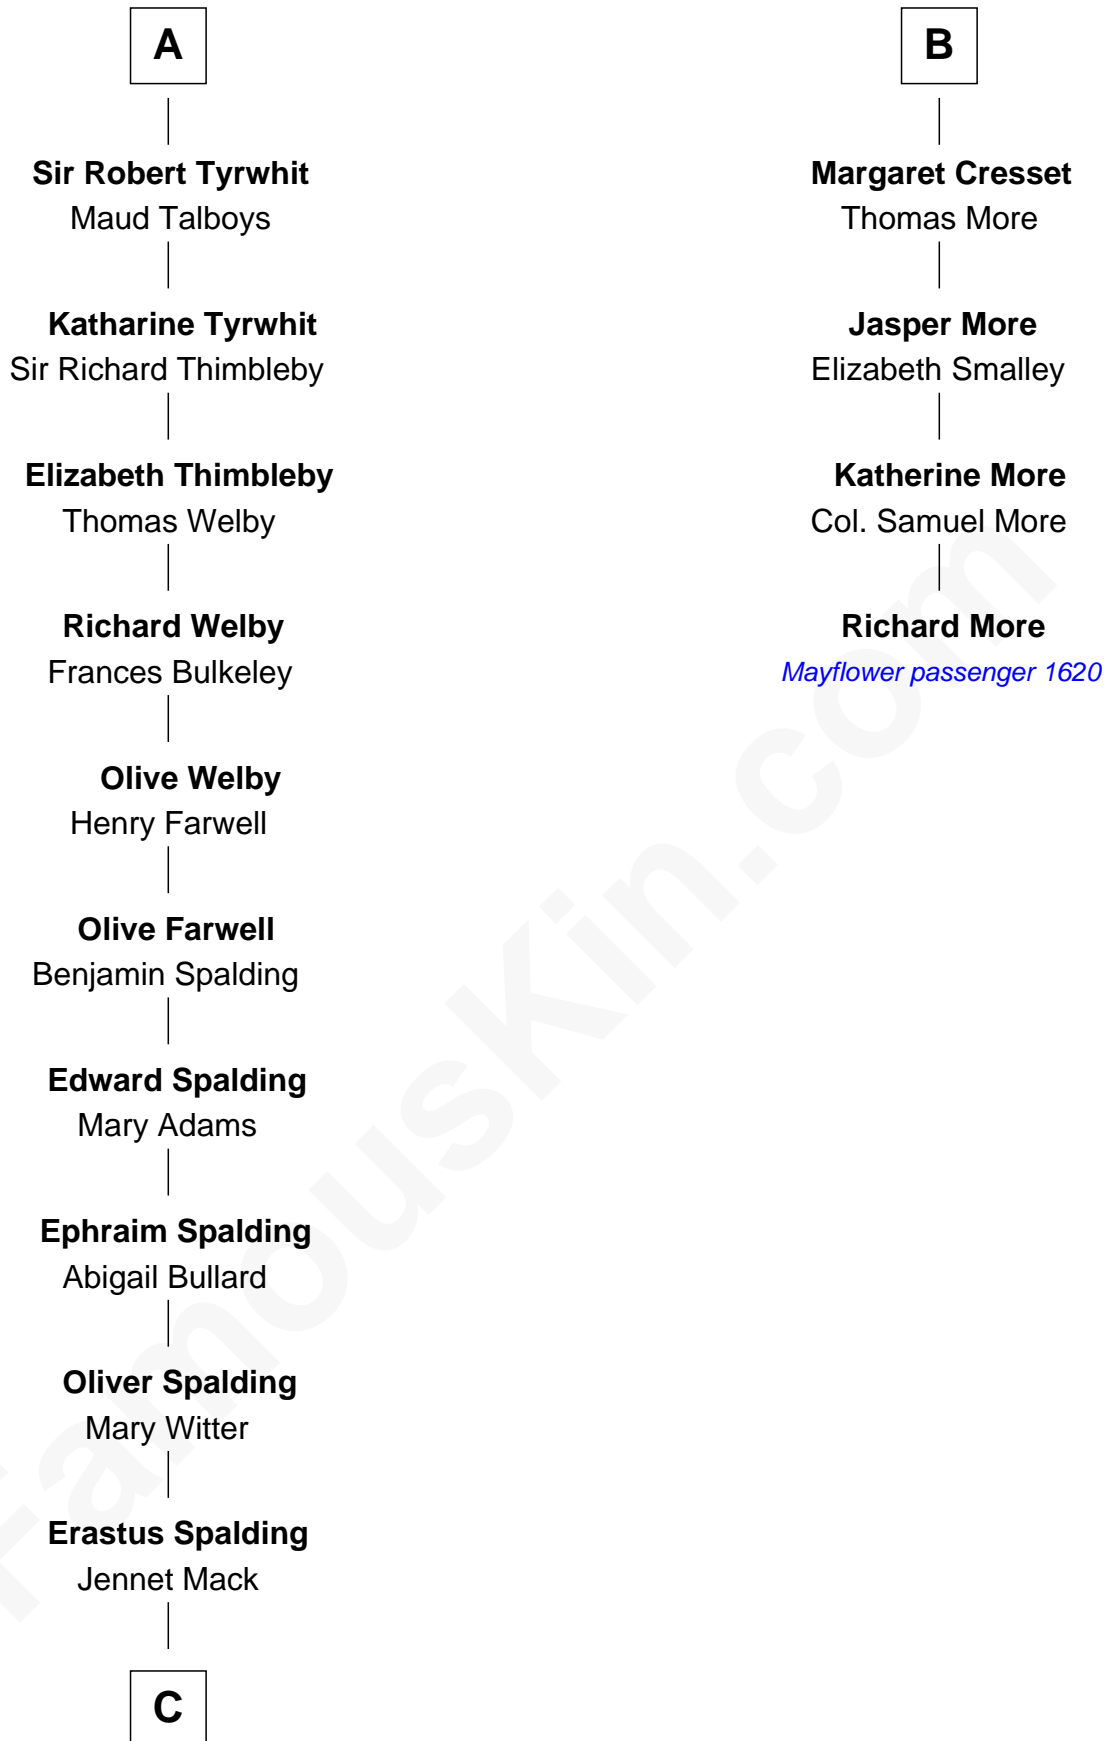

FamousKin.com

Relationship Chart of

Katharine Hepburn

Movie Actress

MAYFLOWER

10th cousin 10 times removed of

Richard More

(c1614 - c1696) Mayflower passenger 1620

C

—
Martha Ann Spalding
Leman Benton Garlinghouse

—
Caroline Garlinghouse
Alfred Augustus Houghton

—
Katharine Martha Houghton
Thomas Norval Hepburn

—
Katharine Hepburn
Movie Actress

FamousKin.com