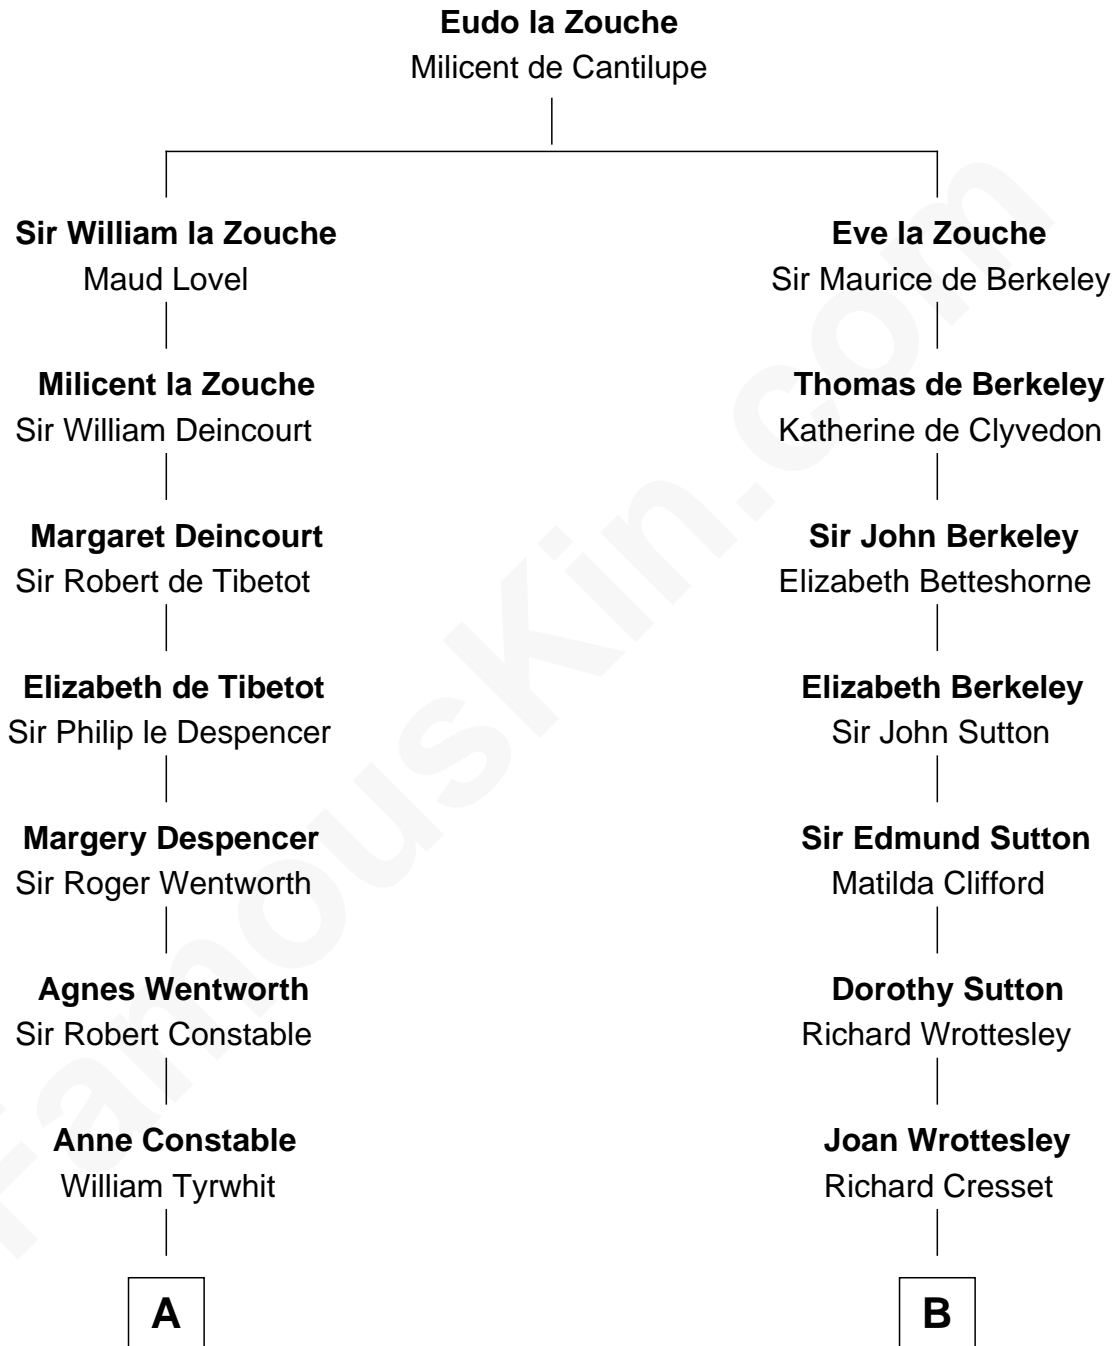

FamousKin.com

Relationship Chart of

Katharine Hepburn

Movie Actress

MAYFLOWER

10th cousin 10 times removed of

Richard More

(c1614 - c1696) Mayflower passenger 1620

C

—
Martha Ann Spalding
Leman Benton Garlinghouse

—
Caroline Garlinghouse
Alfred Augustus Houghton

—
Katharine Martha Houghton
Thomas Norval Hepburn

—
Katharine Hepburn
Movie Actress

FamousKin.com