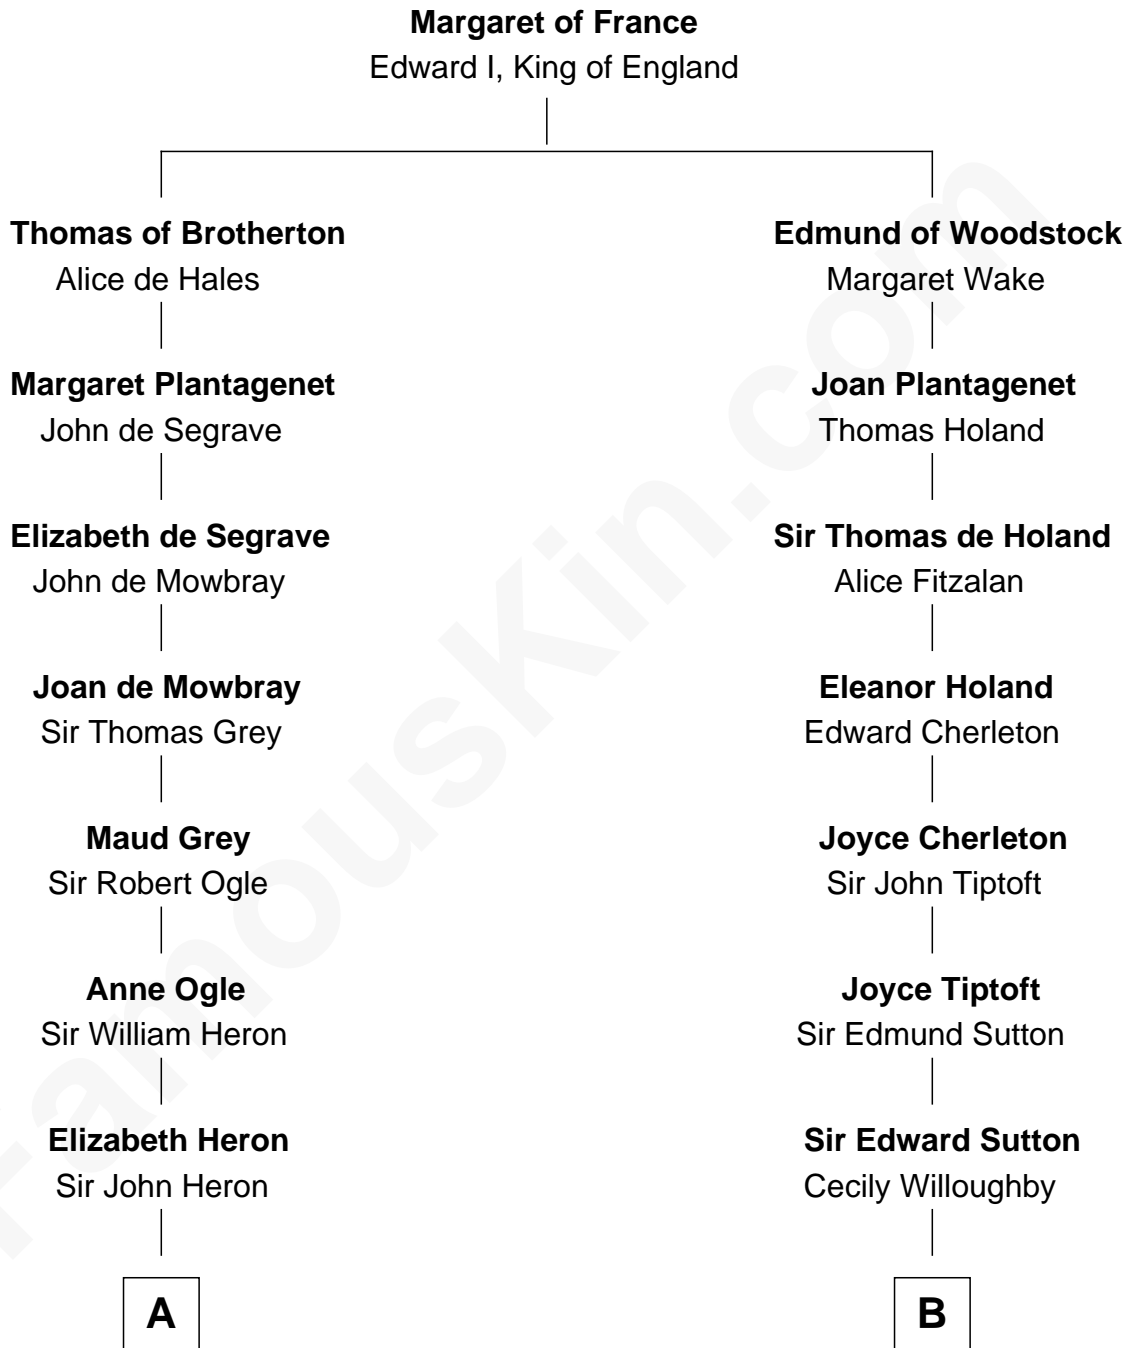

FamousKin.com
Relationship Chart of
Katharine Hepburn
Movie Actress

15th cousin 6 times removed of

Bathsheba (Ruggles) Spooner

First woman executed for murder in U.S. by non-British government

C

Erastus Spalding

Jennet Mack

Martha Ann Spalding

Leman Benton Garlinghouse

Caroline Garlinghouse

Alfred Augustus Houghton

Katharine Martha Houghton

Thomas Norval Hepburn

Katharine Hepburn