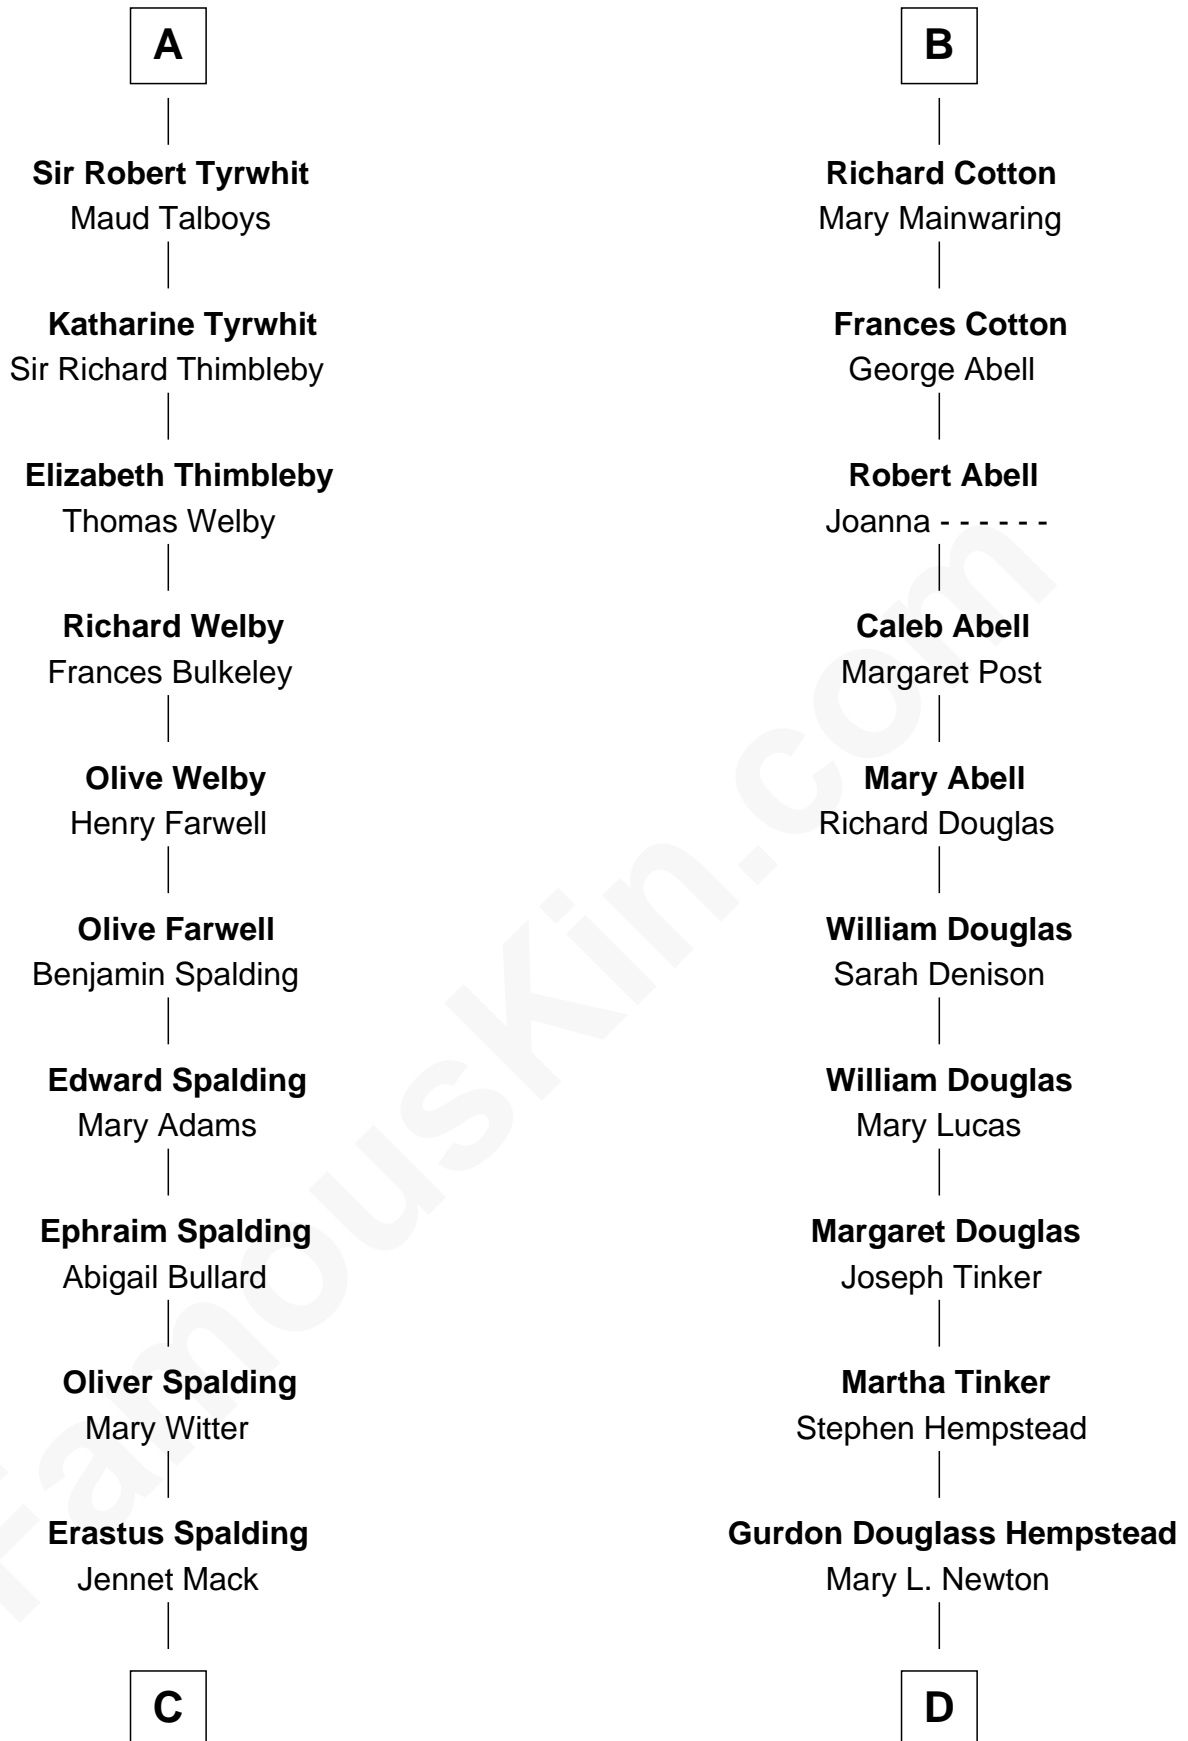

FamousKin.com
Relationship Chart of
Katharine Hepburn
Movie Actress

20th cousin 1 time removed of
Richard Gere
Movie Actor

C

Martha Ann Spalding
Leman Benton Garlinghouse

Caroline Garlinghouse
Alfred Augustus Houghton