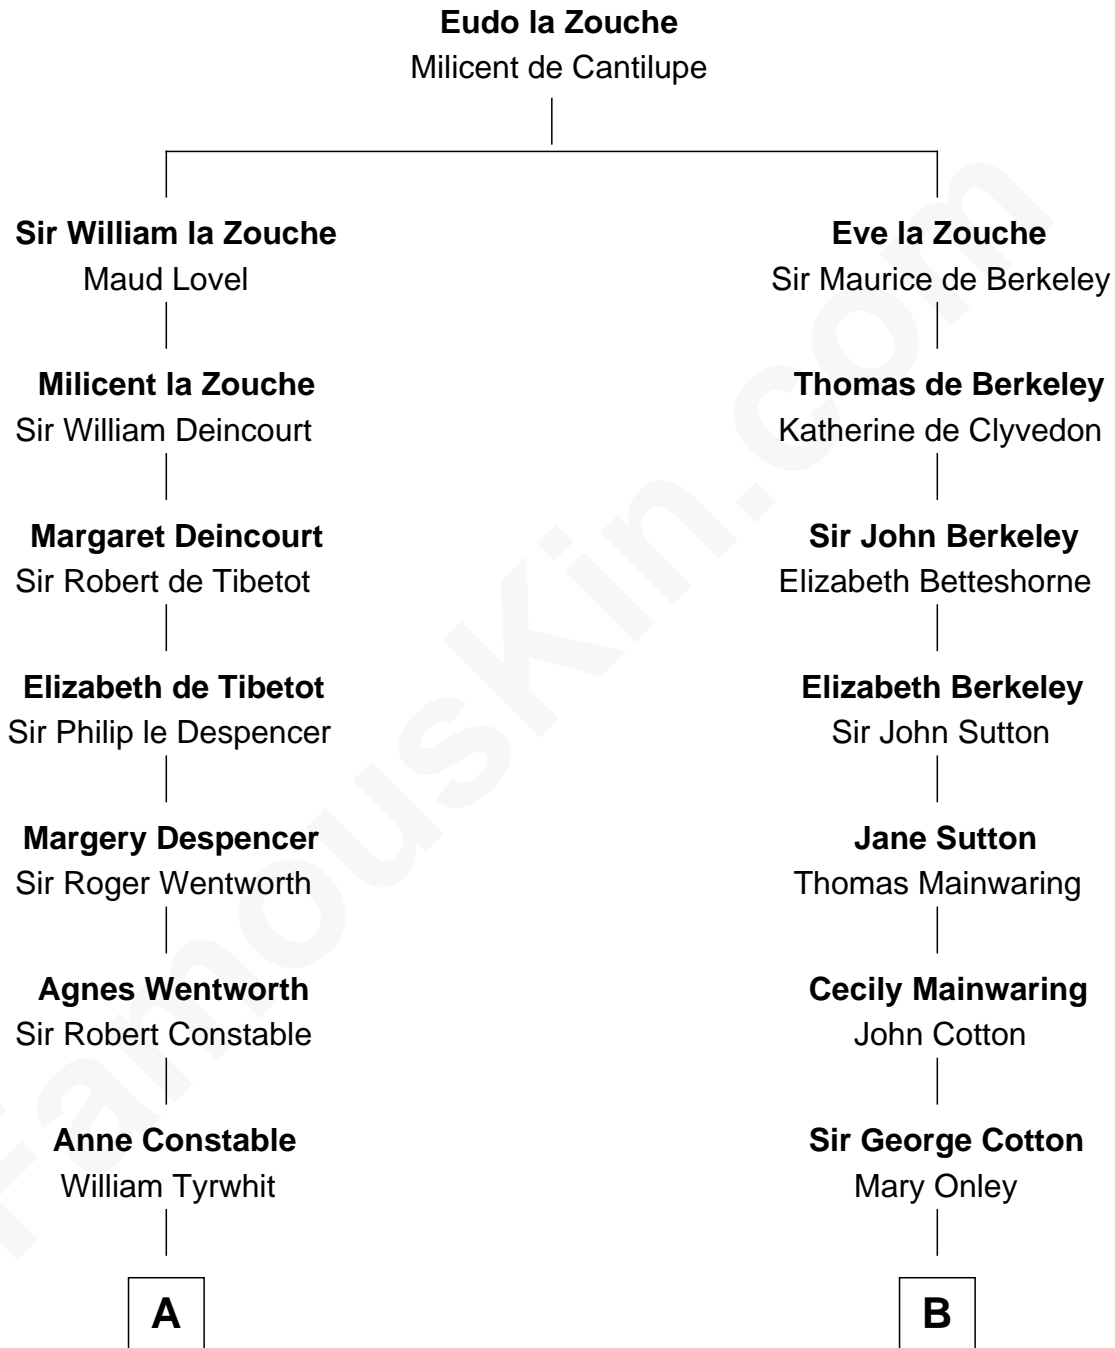

FamousKin.com
Relationship Chart of
Katharine Hepburn
Movie Actress

20th cousin 1 time removed of
Richard Gere
Movie Actor

C

Martha Ann Spalding
Leman Benton Garlinghouse

Caroline Garlinghouse
Alfred Augustus Houghton

Katharine Martha Houghton
Thomas Norval Hepburn

Katharine Hepburn
Movie Actress

D

Julia Anne Hempstead
Elisha Thomas Tiffany

Nelson Leroy Tiffany
Evaline Harriet Williams

William Stanton Tiffany
Anna Rebecca Stevens