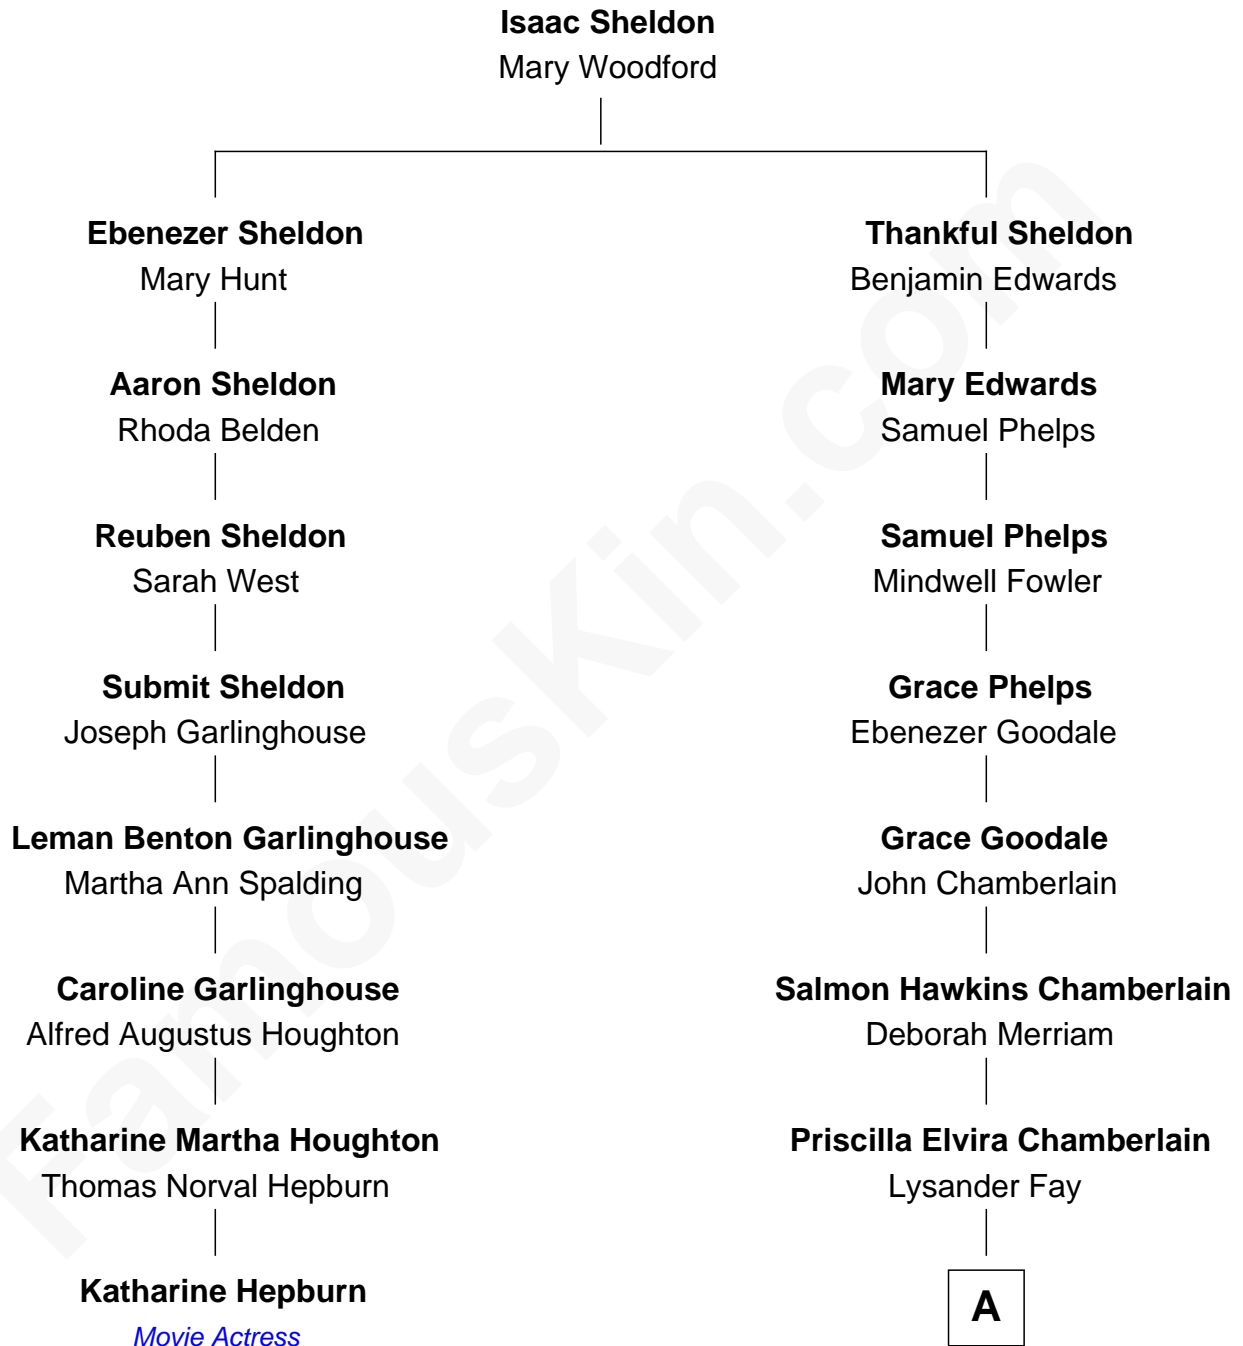

FamousKin.com
Relationship Chart of
Katharine Hepburn

Movie Actress

7th cousin 4 times removed of

Matt Damon

Movie Actor

A

—
Adoniram Judson Fay

Altemirah A. Smith

—
Clarence Farwell Fay

Mabelle E. Kent

—
Roberta M. Fay

Albert Howe Damon

—
Kent Telfer Damon

Nancy June Carlsson-Paige

—
Matt Damon

Movie Actor