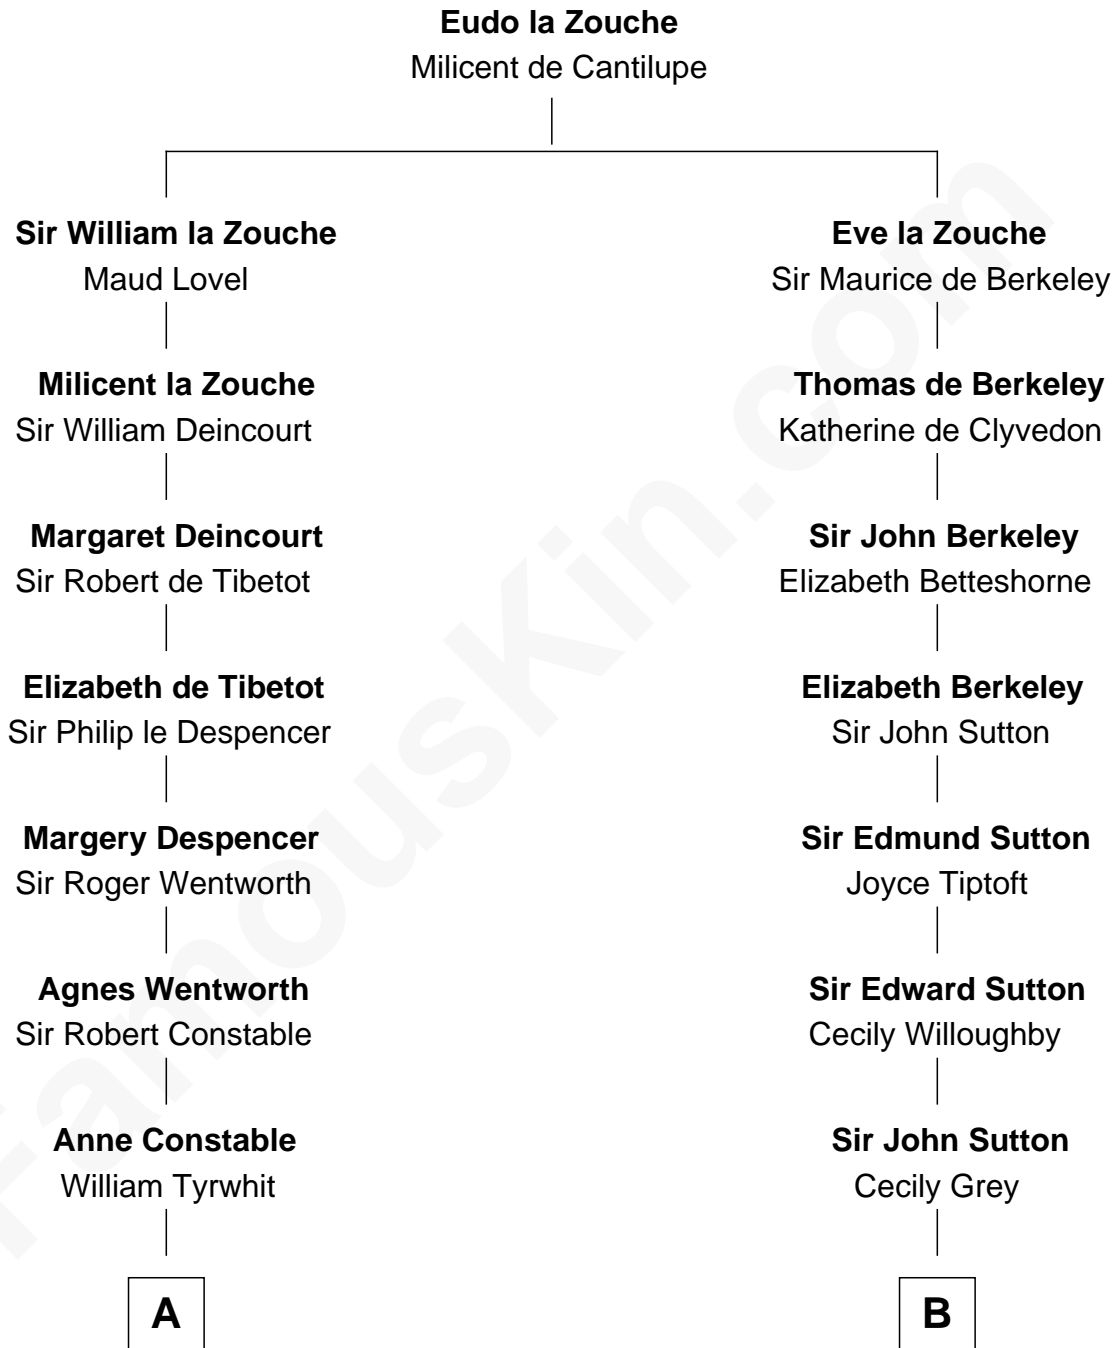

FamousKin.com
Relationship Chart of
Katharine Hepburn
Movie Actress

19th cousin 1 time removed of
Tennessee Williams
Author of A Streetcar Named Desire

C

Martha Ann Spalding
Leman Benton Garlinghouse

Caroline Garlinghouse
Alfred Augustus Houghton

Katharine Martha Houghton
Thomas Norval Hepburn

Katharine Hepburn
Movie Actress

D

Isabelle Coffin
Thomas Lanier Williams

Cornelius Coffin Williams
Edwina Dakin

Tennessee Williams
Author of A Streetcar Named Desire