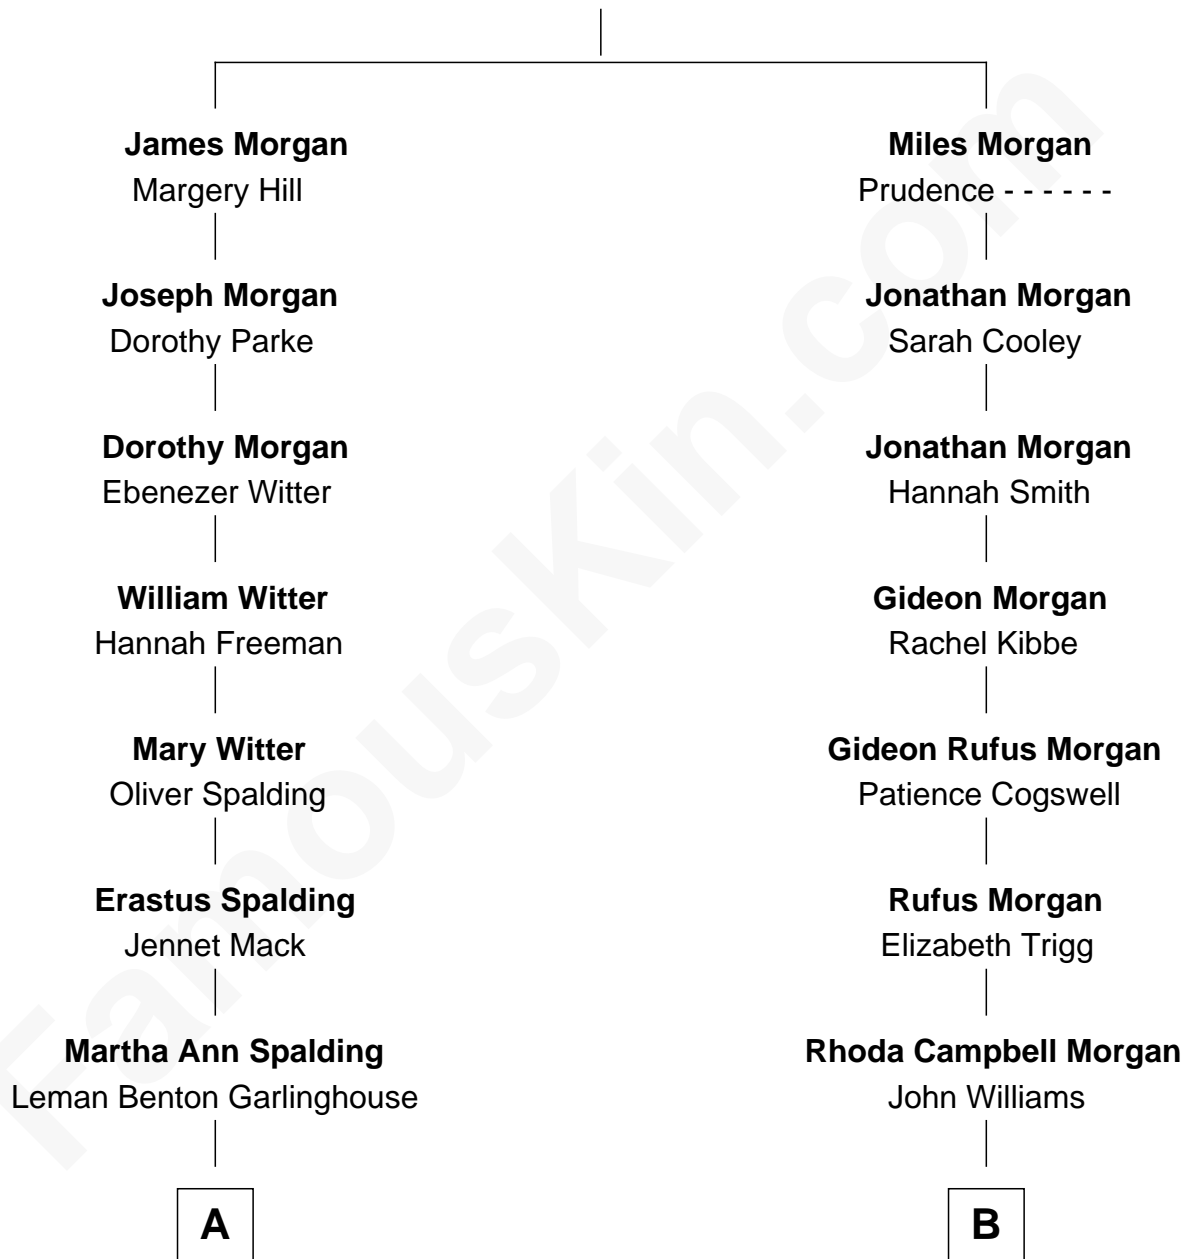

FamousKin.com Relationship Chart of

Katharine Hepburn

Movie Actress

9th cousin of

Tennessee Williams

Author of A Streetcar Named Desire

William Morgan

A

Caroline Garlinghouse
Alfred Augustus Houghton

Katharine Martha Houghton
Thomas Norval Hepburn

Katharine Hepburn
Movie Actress

B

Thomas Lanier Williams
Isabelle Coffin

Cornelius Coffin Williams
Edwina Dakin

Tennessee Williams
Author of A Streetcar Named Desire

FamousKin.com