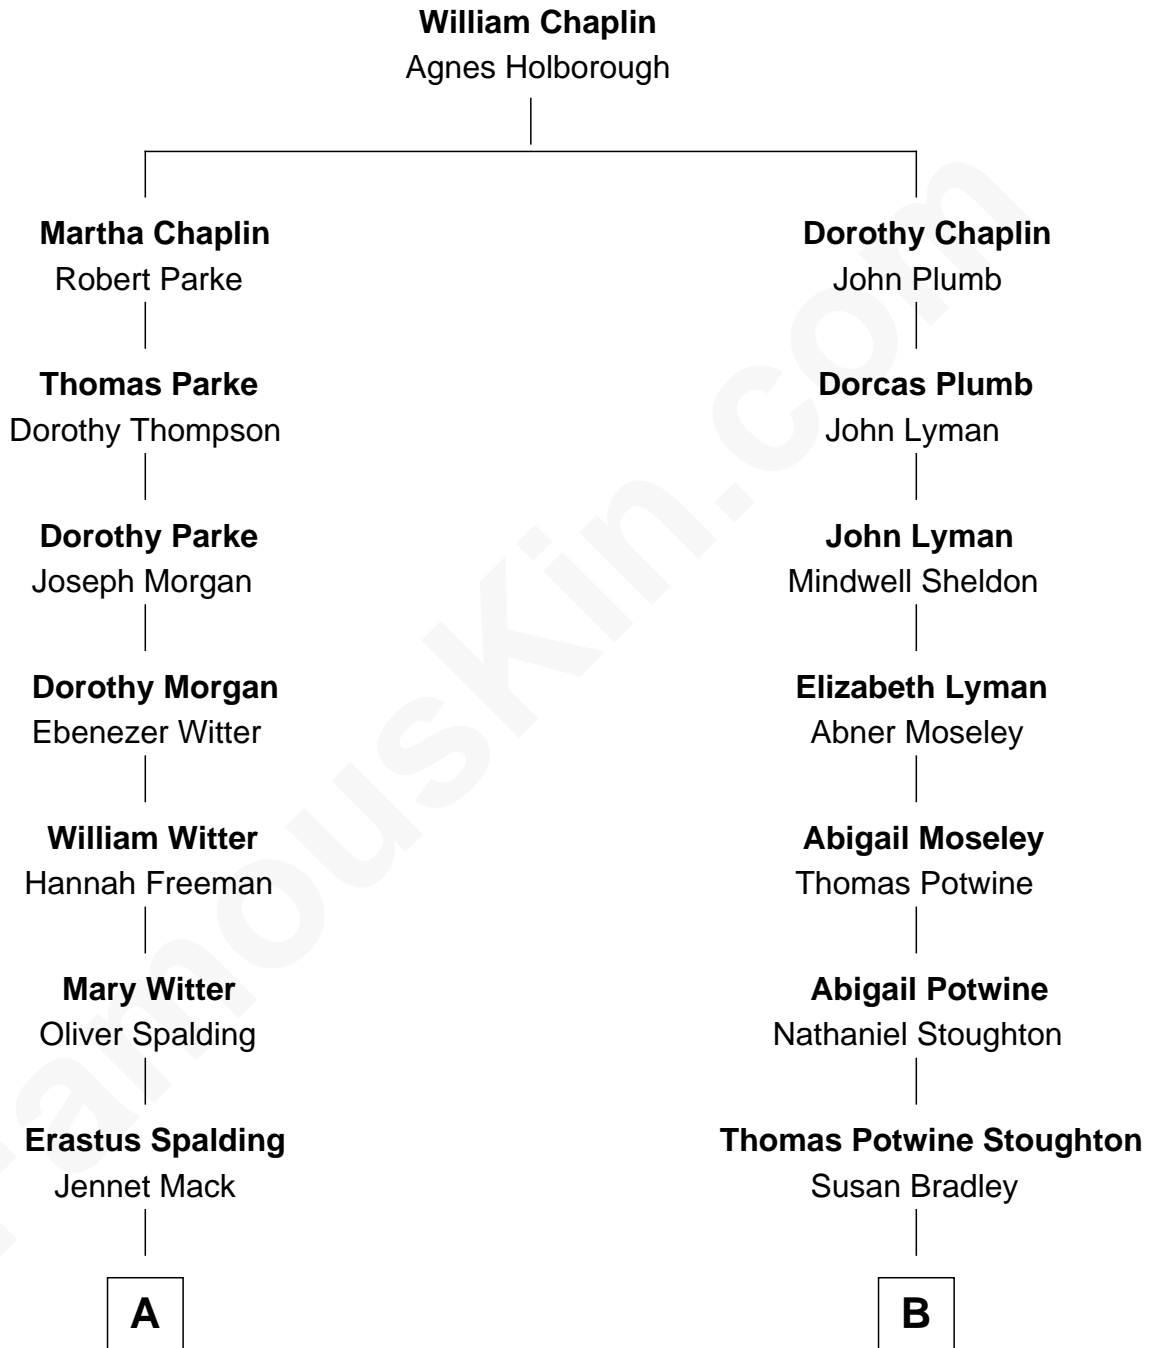

FamousKin.com Relationship Chart of

Katharine Hepburn

Movie Actress

10th cousin of

Dr. Benjamin Spock

American Pediatrician and Author on Child Care

A

Martha Ann Spalding
Leman Benton Garlinghouse

Caroline Garlinghouse
Alfred Augustus Houghton

Katharine Martha Houghton
Thomas Norval Hepburn

Katharine Hepburn
Movie Actress

B

Henry Evander Stoughton
Laura E. Clark

Charles Bradley Stoughton
Ada Ripley Hooper