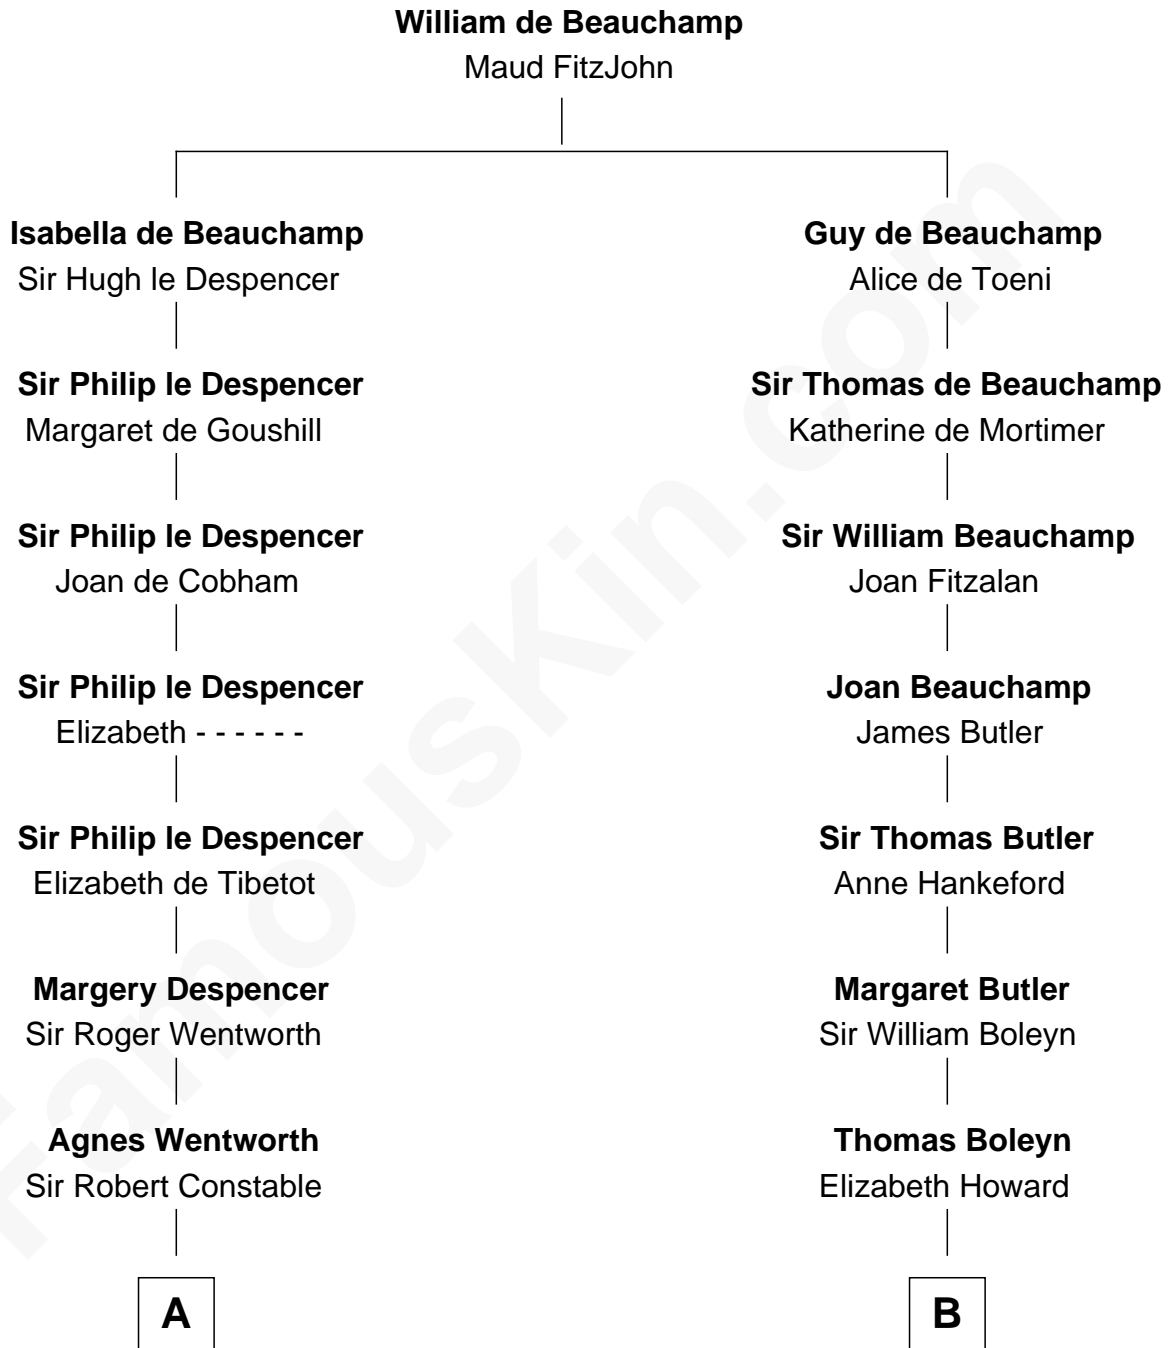

FamousKin.com
Relationship Chart of
Katharine Hepburn
Movie Actress

16th cousin 5 times removed of
William C. C. Claiborne
1st Governor of Louisiana

C

Erastus Spalding

Jennet Mack

Martha Ann Spalding

Leman Benton Garlinghouse

Caroline Garlinghouse

Alfred Augustus Houghton

Katharine Martha Houghton

Thomas Norval Hepburn

Katharine Hepburn

Movie Actress

FamousKin.com