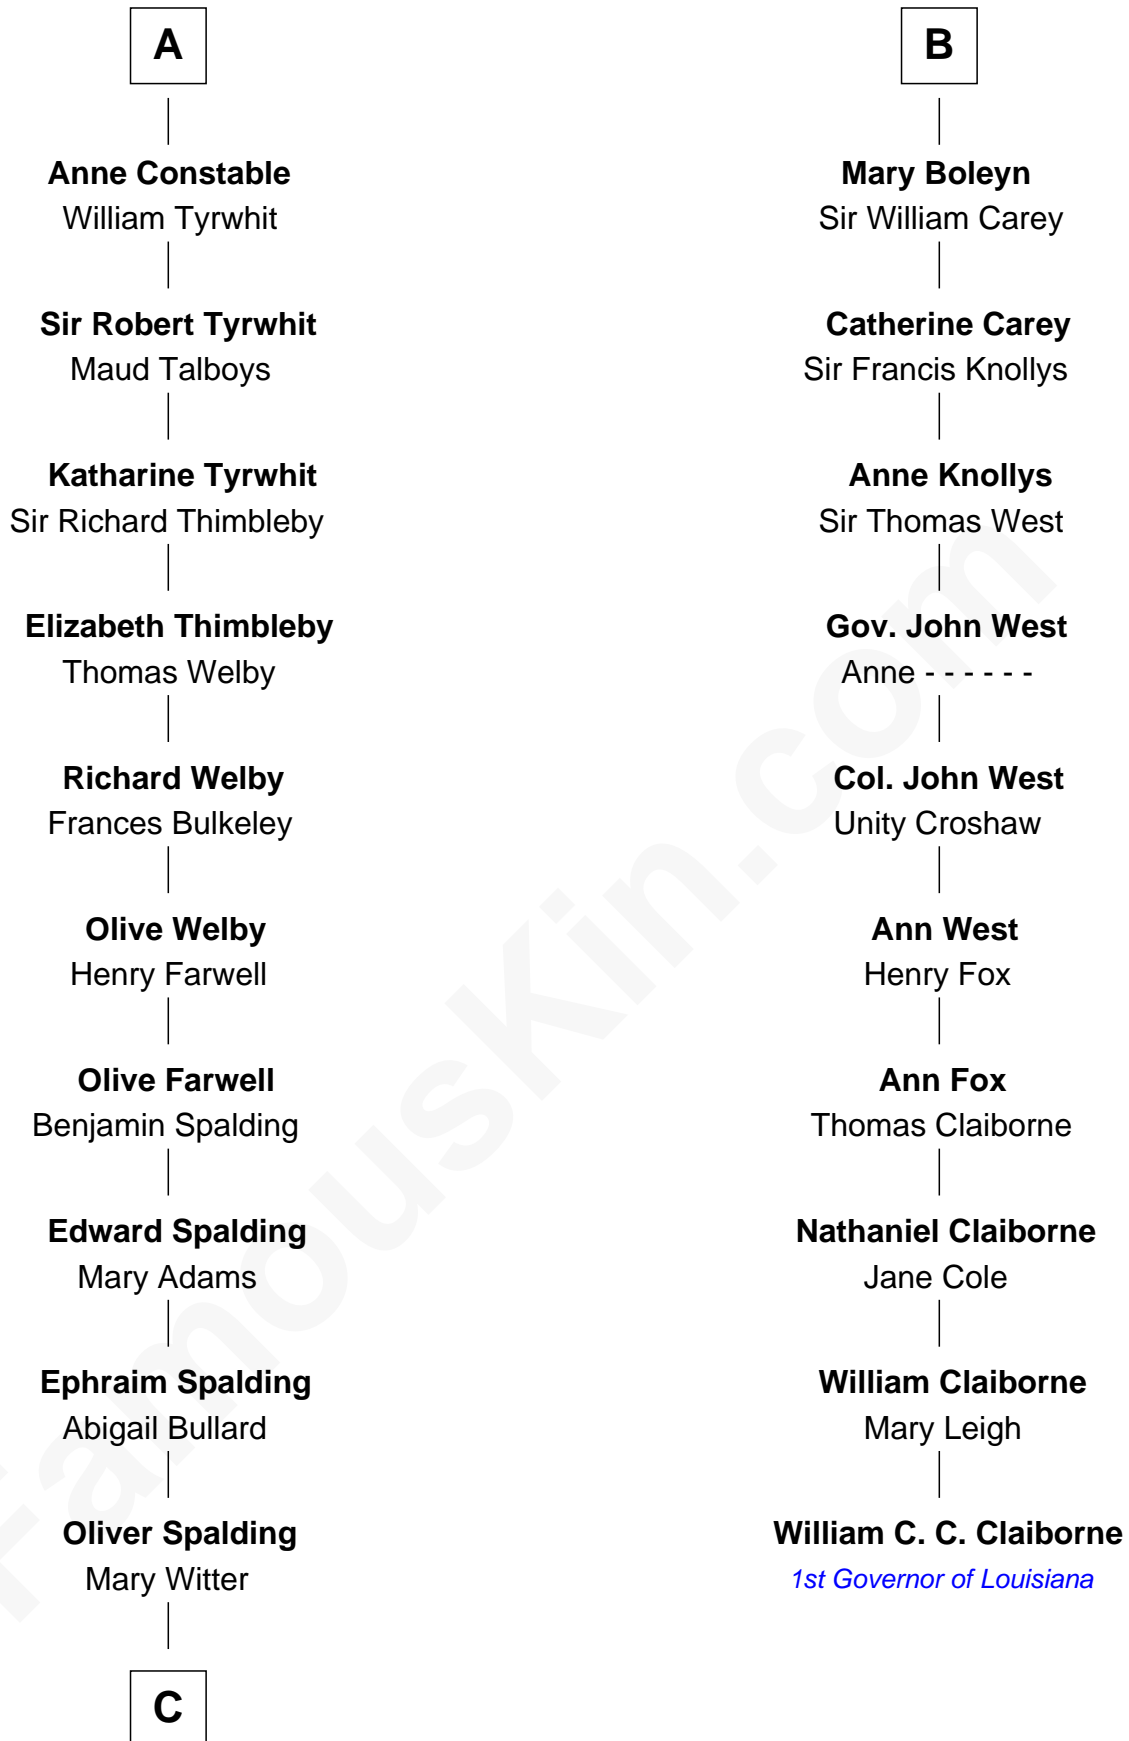

FamousKin.com
Relationship Chart of
Katharine Hepburn
Movie Actress

16th cousin 5 times removed of
William C. C. Claiborne
1st Governor of Louisiana

C

Erastus Spalding

Jennet Mack

Martha Ann Spalding

Leman Benton Garlinghouse

Caroline Garlinghouse

Alfred Augustus Houghton

Katharine Martha Houghton

Thomas Norval Hepburn

Katharine Hepburn

Movie Actress

FamousKin.com