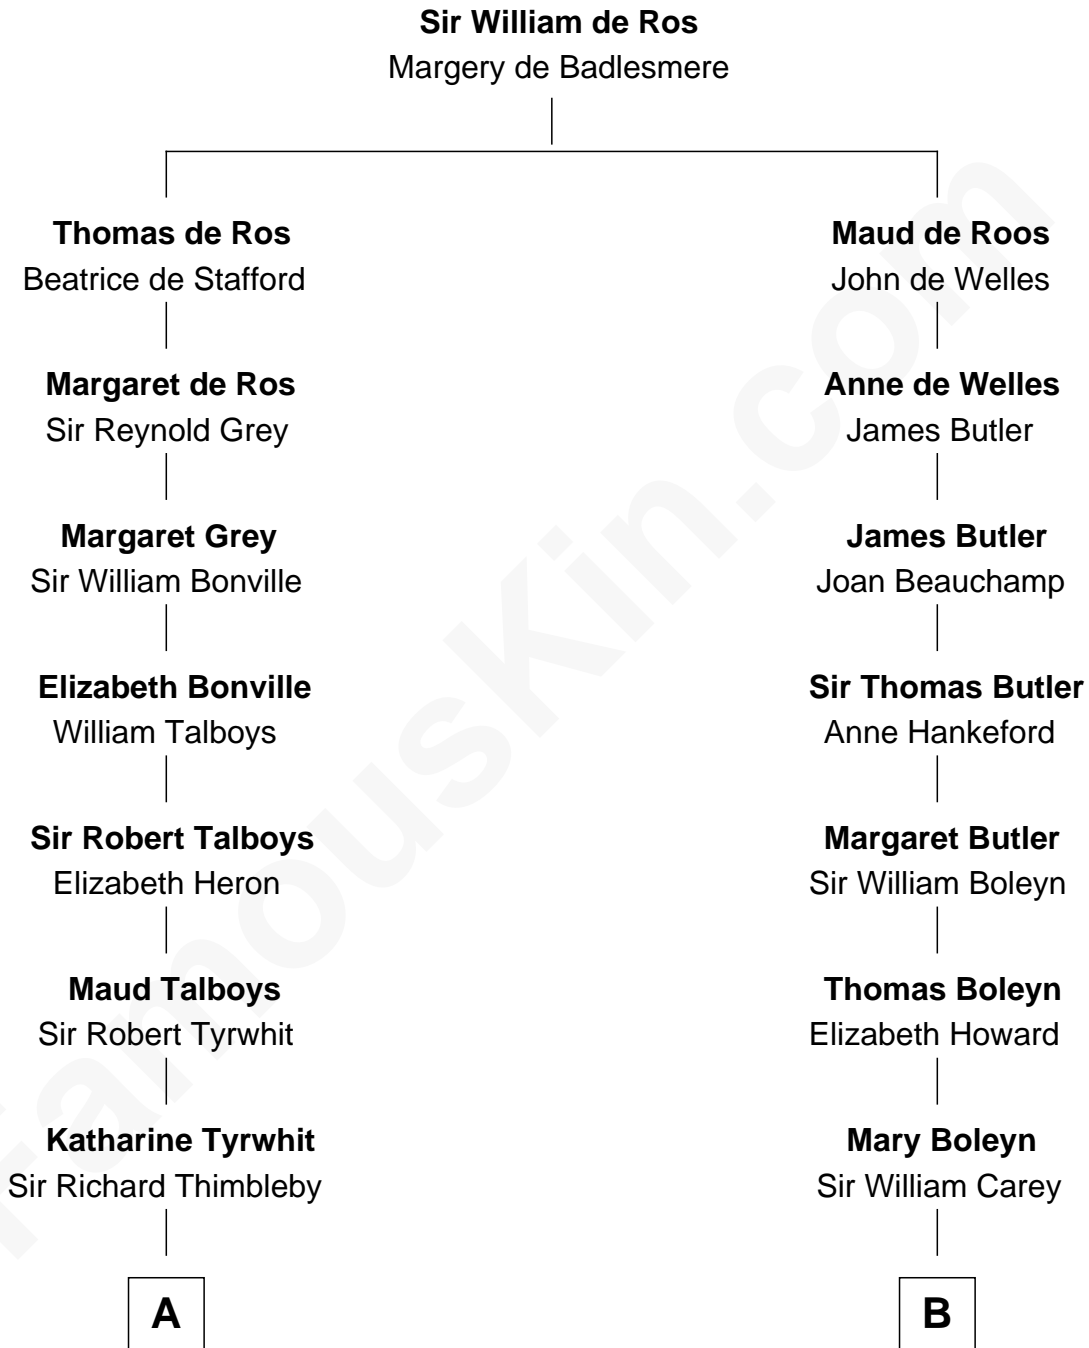

FamousKin.com
Relationship Chart of
Katharine Hepburn
Movie Actress

15th cousin 3 times removed of
William C. C. Claiborne
1st Governor of Louisiana

C

|
Katharine Martha Houghton

Thomas Norval Hepburn

|
Katharine Hepburn