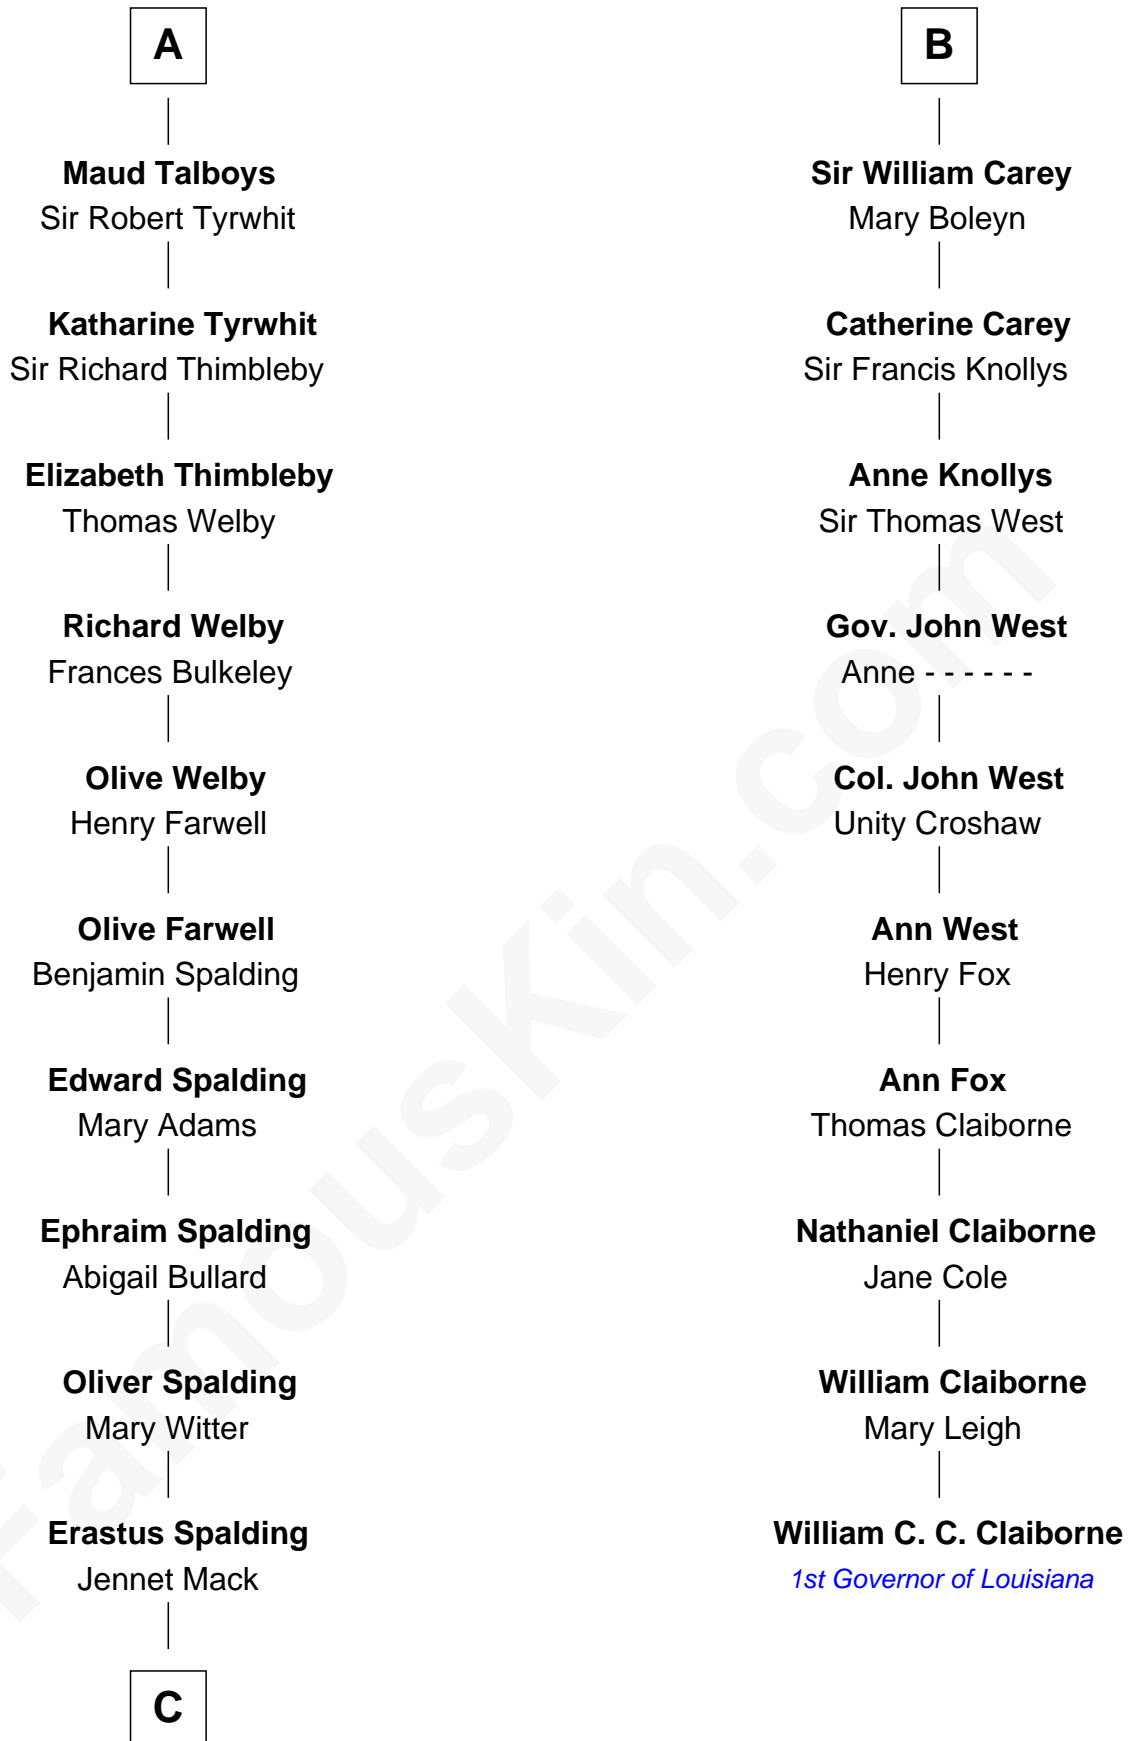

FamousKin.com
Relationship Chart of
Katharine Hepburn
Movie Actress

16th cousin 4 times removed of
William C. C. Claiborne
1st Governor of Louisiana

C

—
Martha Ann Spalding
Leman Benton Garlinghouse

—
Caroline Garlinghouse
Alfred Augustus Houghton

—
Katharine Martha Houghton
Thomas Norval Hepburn

—
Katharine Hepburn
Movie Actress

FamousKin.com