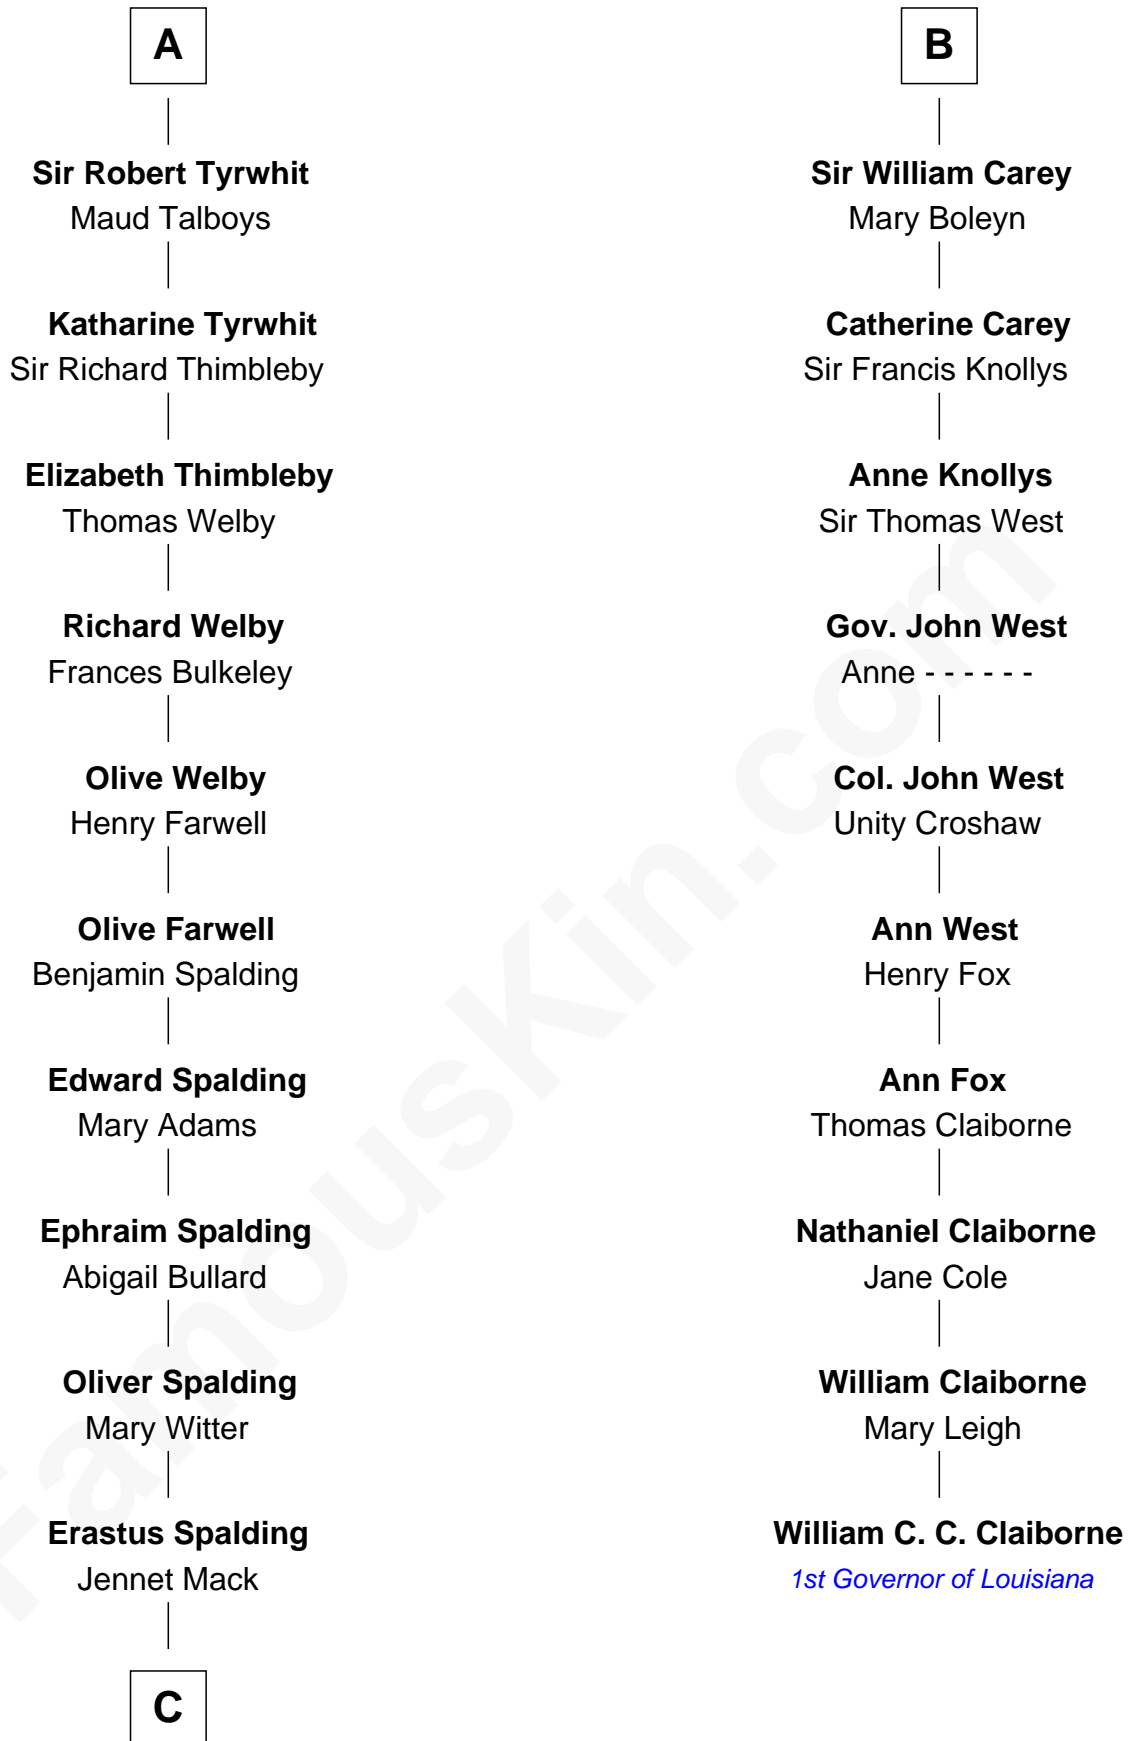

FamousKin.com
Relationship Chart of
Katharine Hepburn
Movie Actress

16th cousin 4 times removed of
William C. C. Claiborne
1st Governor of Louisiana

C

—
Martha Ann Spalding
Leman Benton Garlinghouse

—
Caroline Garlinghouse
Alfred Augustus Houghton

—
Katharine Martha Houghton
Thomas Norval Hepburn

—
Katharine Hepburn
Movie Actress

FamousKin.com