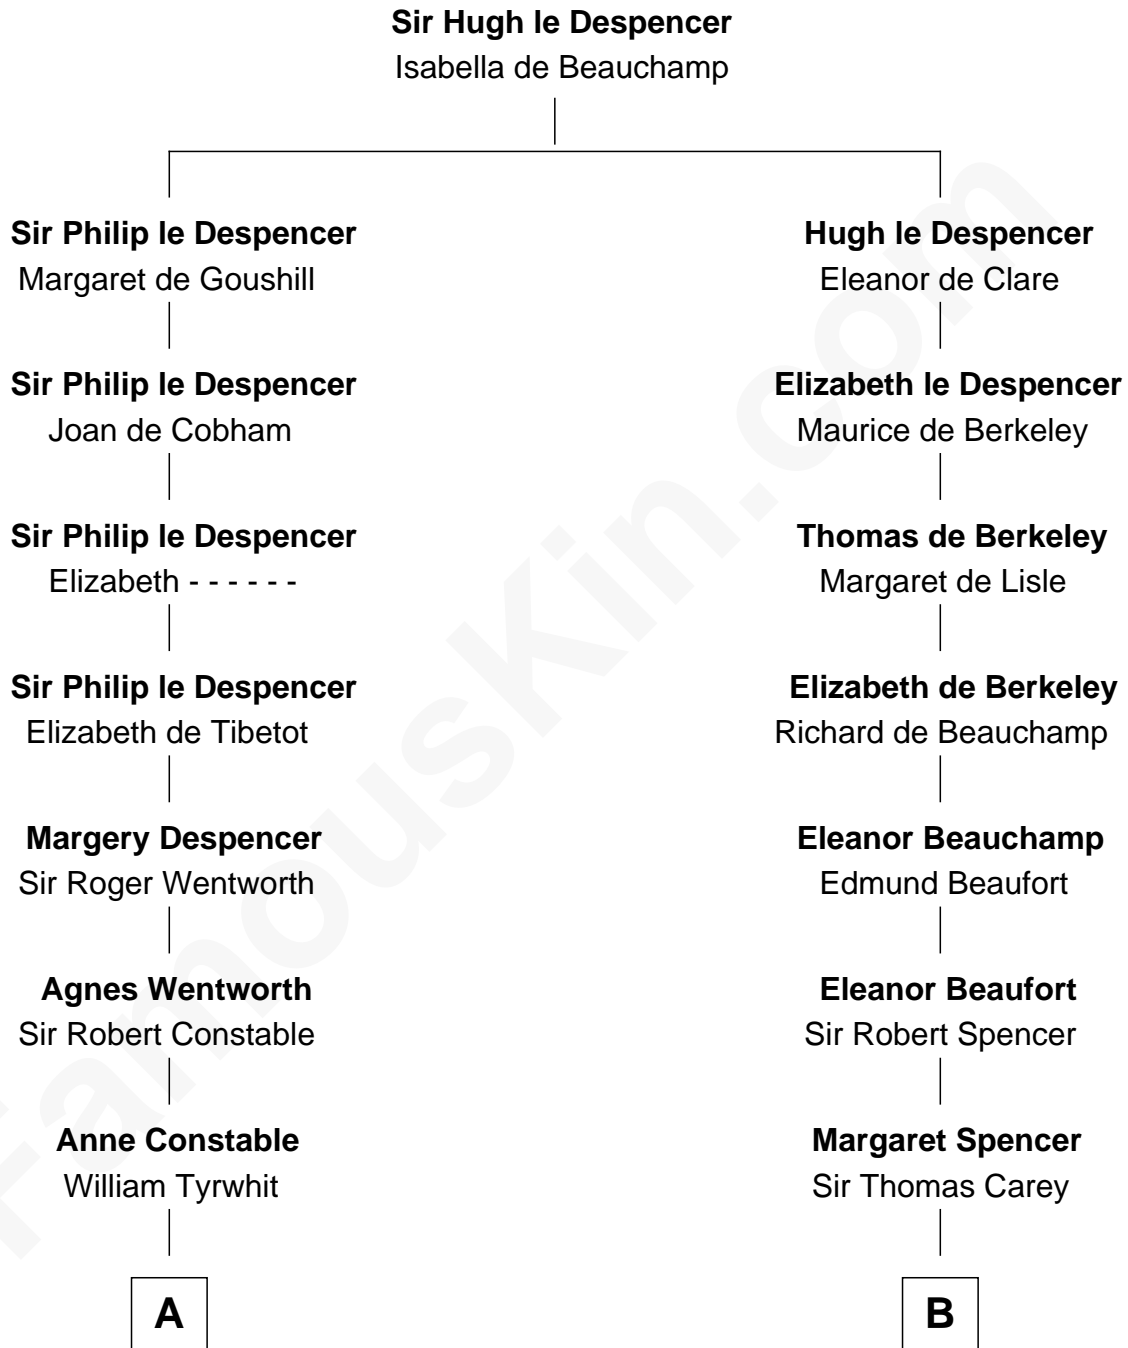

FamousKin.com
Relationship Chart of
Katharine Hepburn
Movie Actress

16th cousin 4 times removed of
William C. C. Claiborne
1st Governor of Louisiana

C

—
Martha Ann Spalding
Leman Benton Garlinghouse

—
Caroline Garlinghouse
Alfred Augustus Houghton

—
Katharine Martha Houghton
Thomas Norval Hepburn

—
Katharine Hepburn
Movie Actress

FamousKin.com