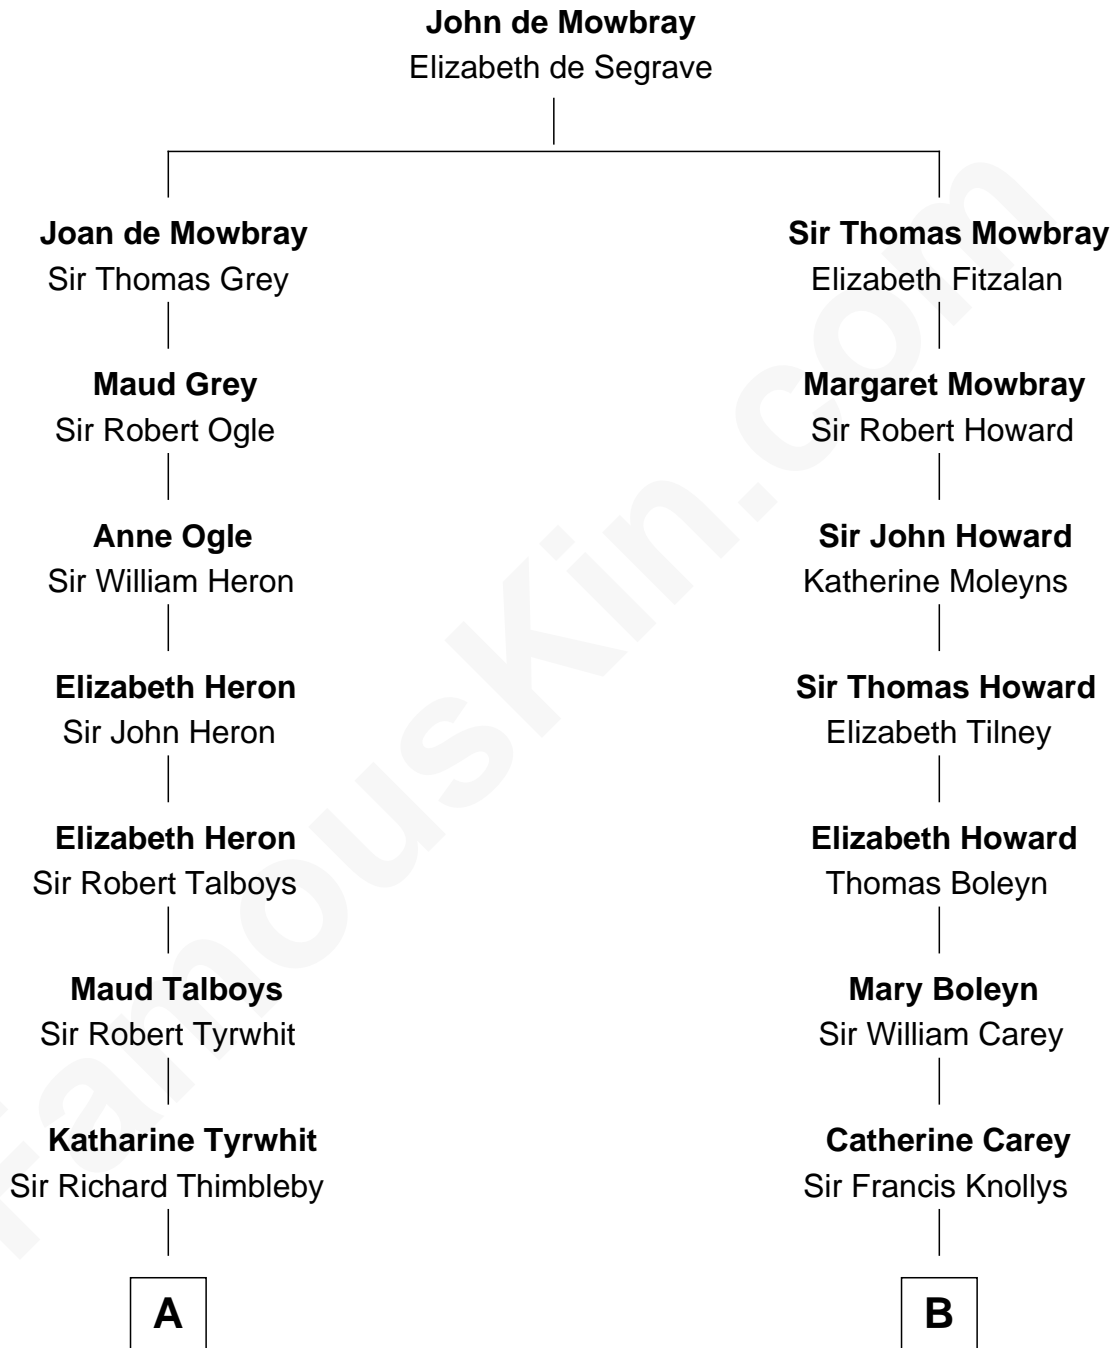

**FamousKin.com**  
**Relationship Chart of**  
**Katharine Hepburn**  
*Movie Actress*

**14th cousin 4 times removed of**  
**William C. C. Claiborne**  
*1st Governor of Louisiana*

C

|  
**Katharine Martha Houghton**

Thomas Norval Hepburn

|  
**Katharine Hepburn**

*Movie Actress*

FamousKin.com