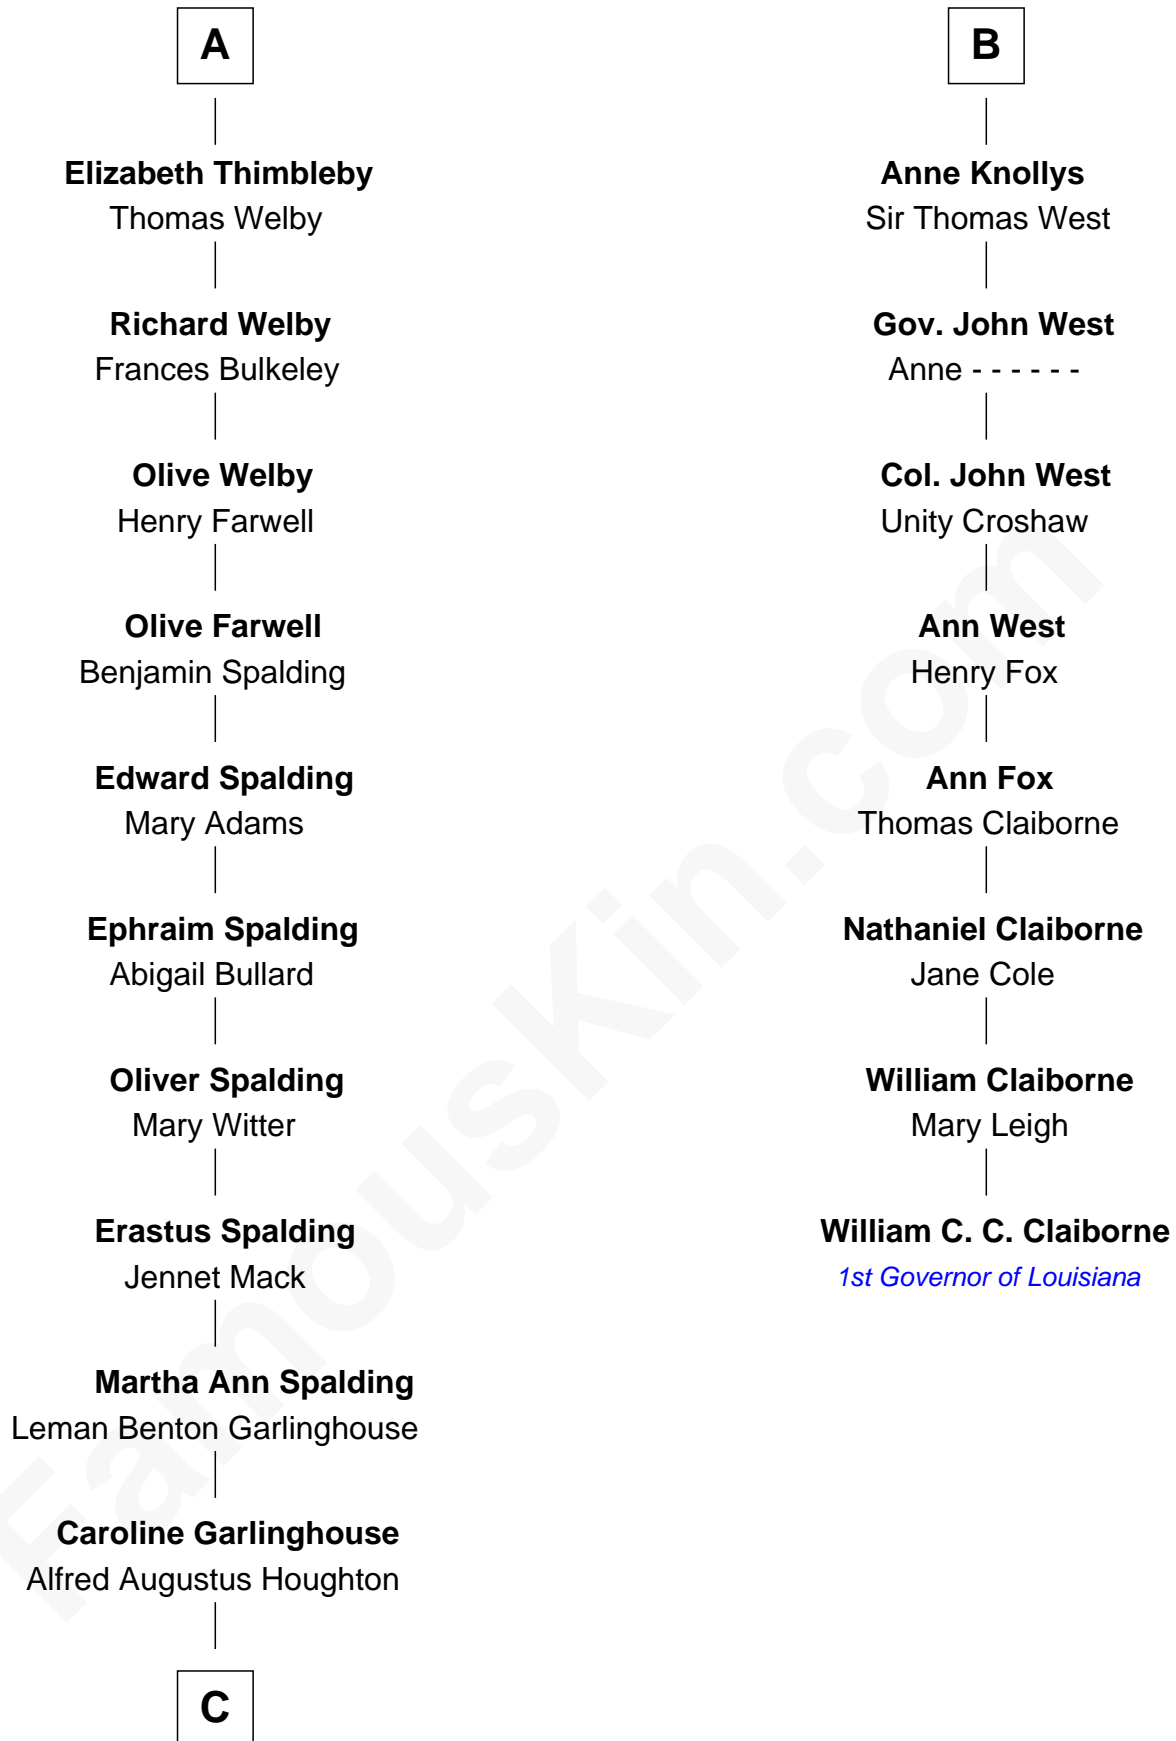

**FamousKin.com**  
**Relationship Chart of**  
**Katharine Hepburn**  
*Movie Actress*

**14th cousin 4 times removed of**  
**William C. C. Claiborne**  
*1st Governor of Louisiana*

C

|  
**Katharine Martha Houghton**

Thomas Norval Hepburn

|  
**Katharine Hepburn**

*Movie Actress*

FamousKin.com