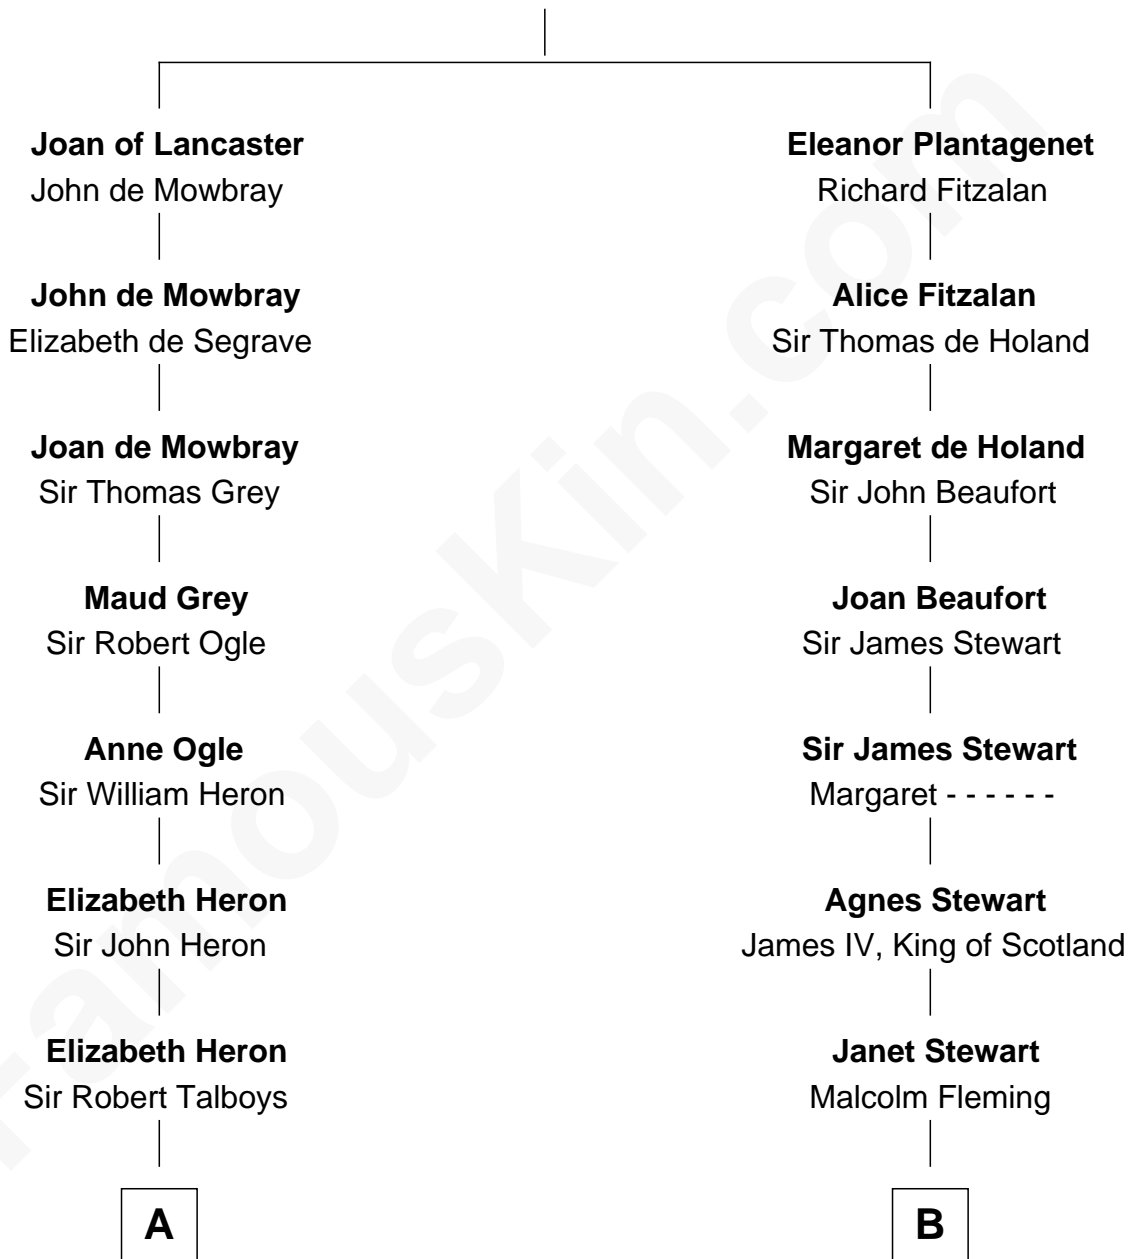

# FamousKin.com Relationship Chart of

**Katharine Hepburn**

*Movie Actress*

20th cousin of

**Howard Dean**

*79th Governor of Vermont*

**Henry Plantagenet**

Maud de Chaworth

**C**

**Martha Ann Spalding**  
Leman Benton Garlinghouse

**Caroline Garlinghouse**  
Alfred Augustus Houghton

**Katharine Martha Houghton**  
Thomas Norval Hepburn

**Katharine Hepburn**  
*Movie Actress*