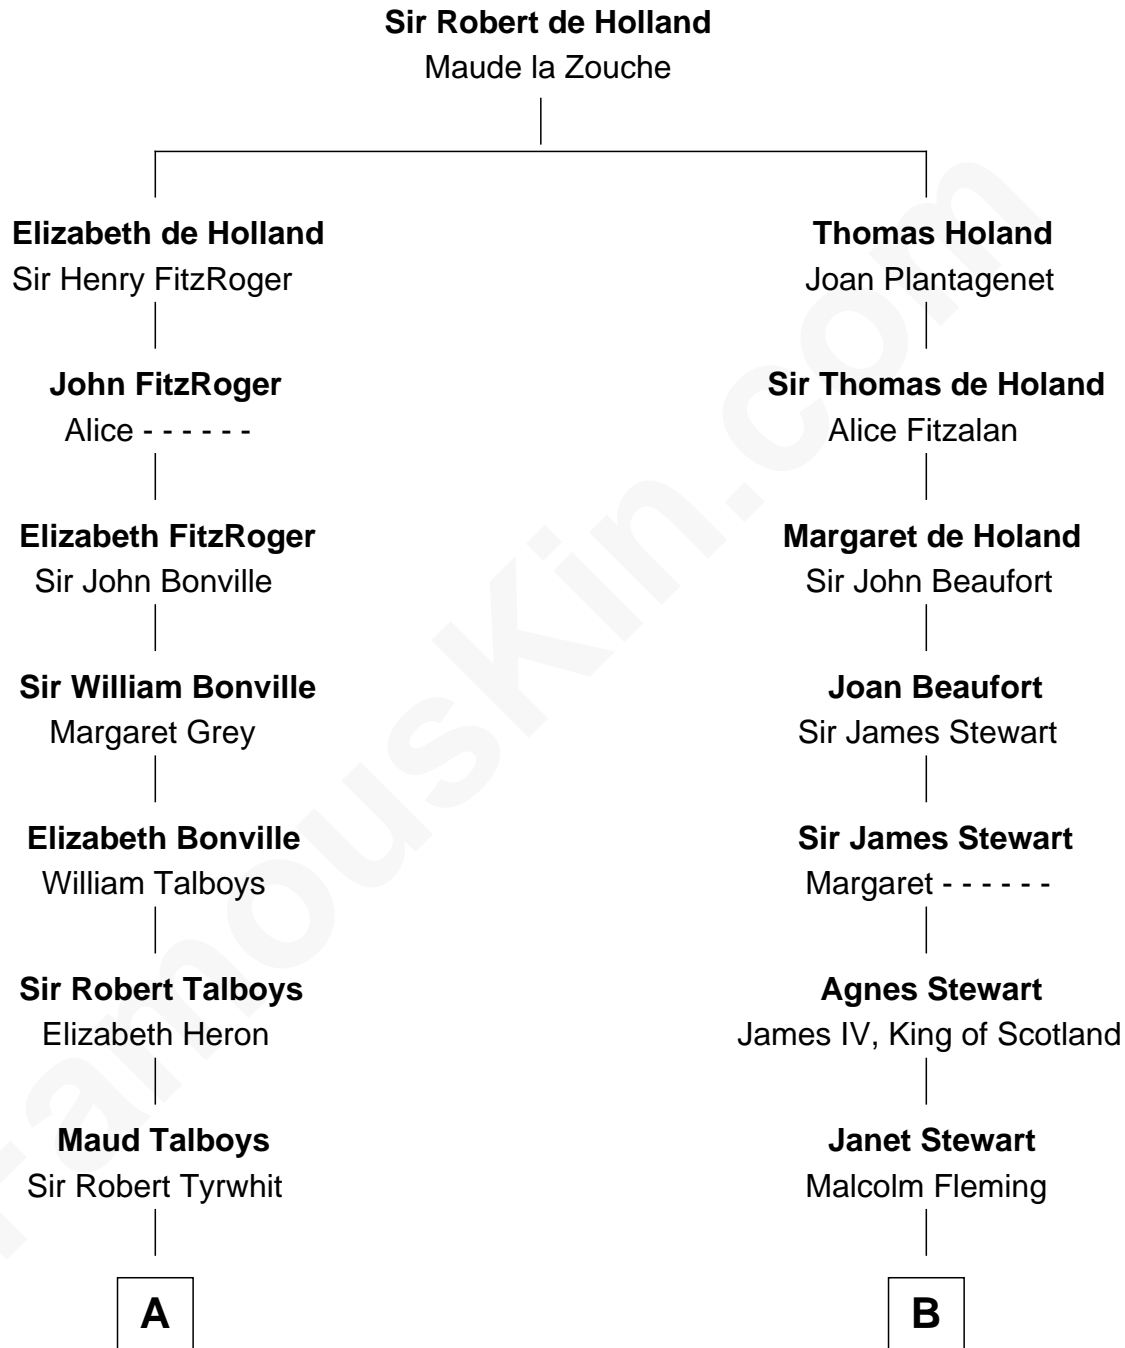

FamousKin.com
Relationship Chart of
Katharine Hepburn
Movie Actress

19th cousin 1 time removed of
Howard Dean
79th Governor of Vermont

C

Caroline Garlinghouse
Alfred Augustus Houghton

Katharine Martha Houghton
Thomas Norval Hepburn

Katharine Hepburn
Movie Actress

D

Thomas A. Maitland
Helen Abby Van Voorhis

James William Maitland
Sylvia Wigglesworth

Andrea Belden Maitland
Howard Brush Dean

Howard Dean
79th Governor of Vermont