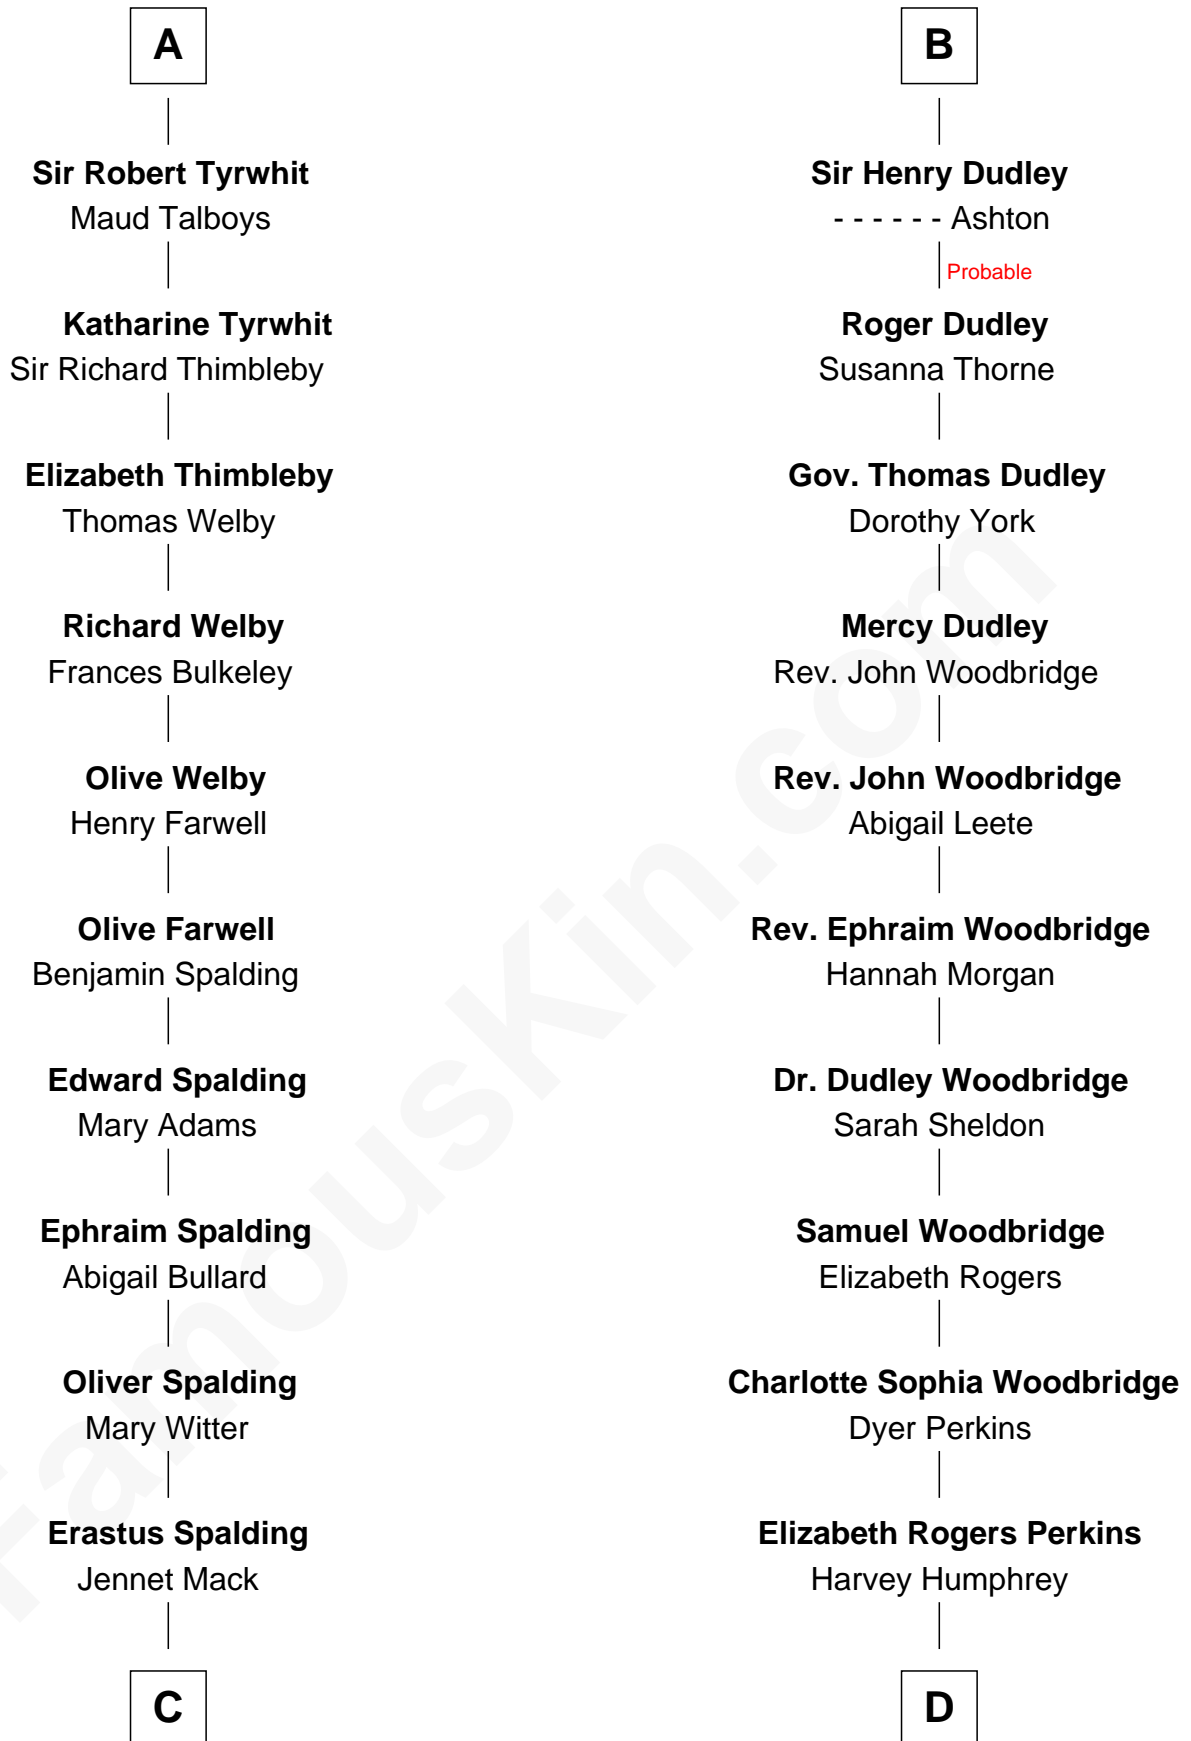

FamousKin.com
Relationship Chart of
Katharine Hepburn
Movie Actress

19th cousin 1 time removed of
Humphrey Bogart
Movie Actor

C

Martha Ann Spalding
Leman Benton Garlinghouse

Caroline Garlinghouse
Alfred Augustus Houghton