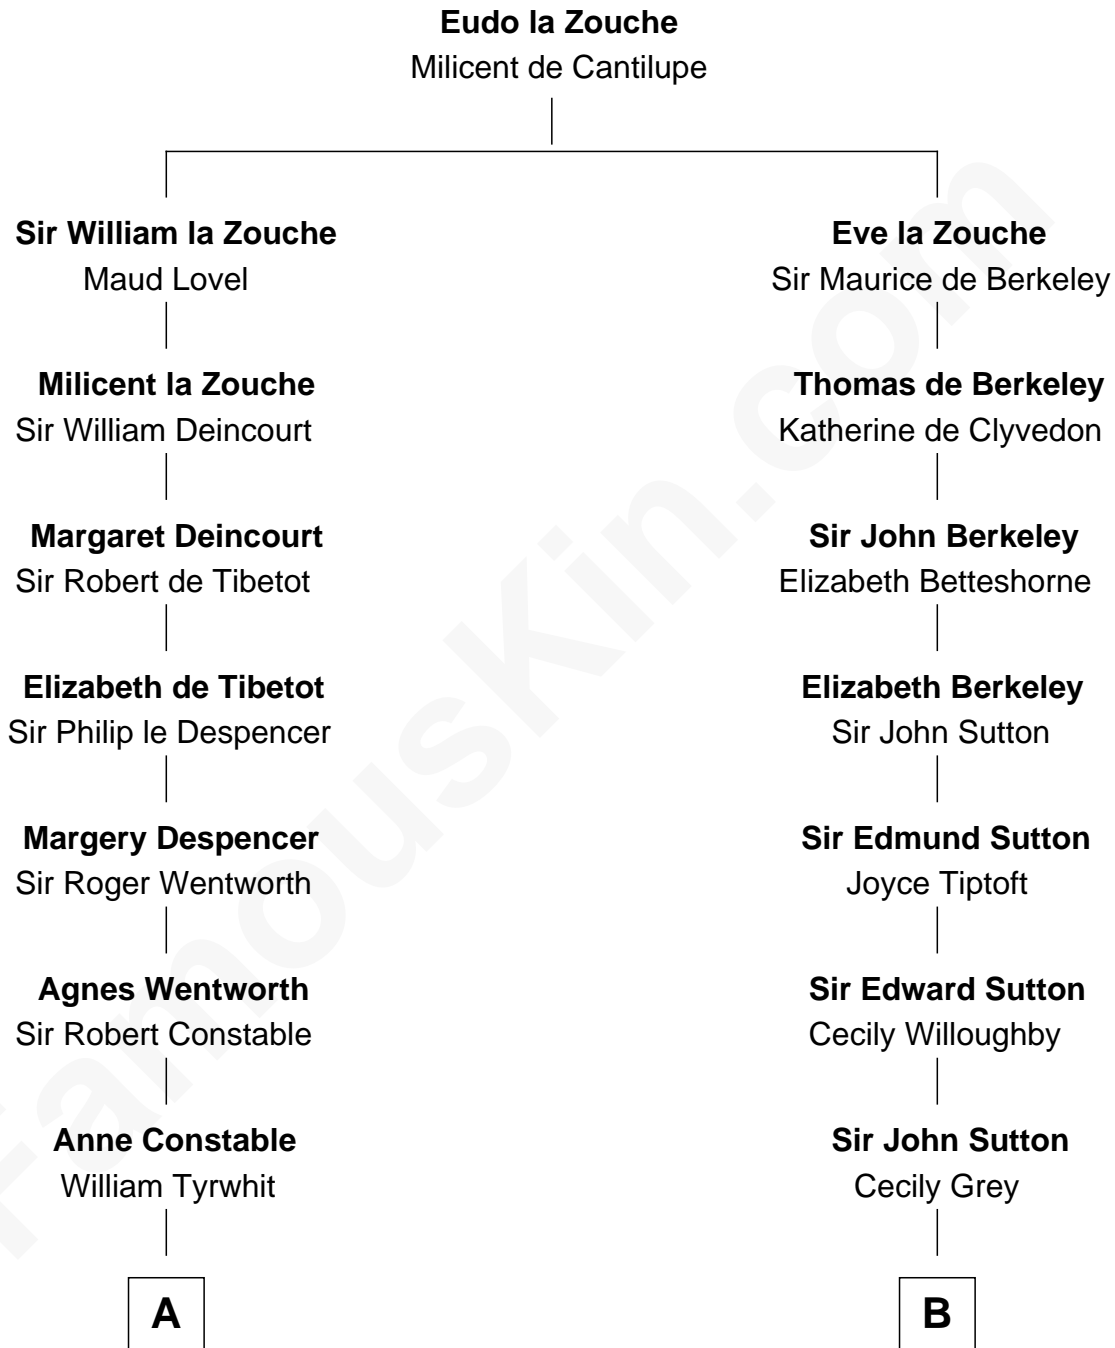

FamousKin.com
Relationship Chart of
Katharine Hepburn
Movie Actress

19th cousin 1 time removed of
Humphrey Bogart
Movie Actor

C

Martha Ann Spalding
Leman Benton Garlinghouse

Caroline Garlinghouse
Alfred Augustus Houghton

Katharine Martha Houghton
Thomas Norval Hepburn

Katharine Hepburn
Movie Actress

D

John Perkins Humphrey
Frances Dewey Churchill

Maud Humphrey
Dr. Belmont Deforest Bogart

Humphrey Bogart
Movie Actor

FamousKin.com